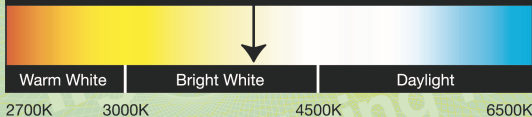

# lighting facts<sup>®</sup>

A Program of the U.S. DOE

Light Output (Lumens)	830
Watts	11.5
Lumens per Watt (Efficacy)	72.17

Color Accuracy	84
Color Rendering Index (CRI)	

## Light Color

Correlated Color Temperature (CCT)

4000 (Bright White)

All results are according to IESNA LM-79-2008: *Approved Method for the Electrical and Photometric Testing of Solid-State Lighting*. The U.S. Department of Energy (DOE) verifies product test data and results.