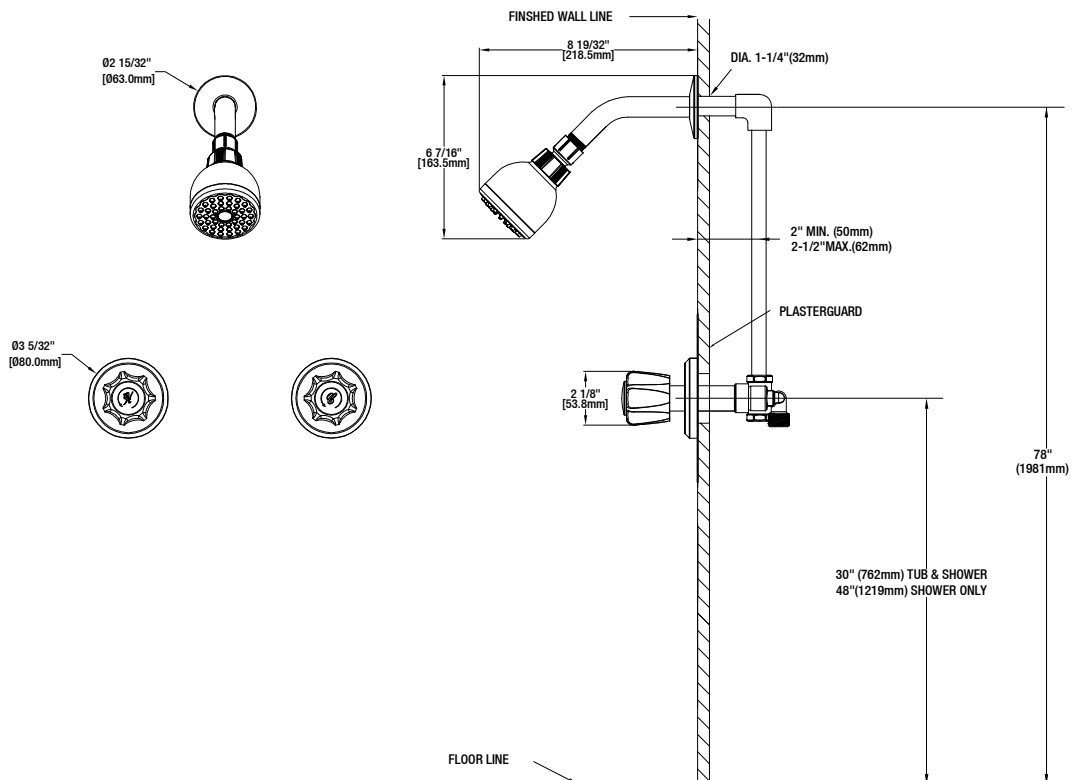

Aragon WaterSense 2-Handle 1-Spray Shower Faucet

MODEL	STORE SKU #	FINISH
833X-0101	766585	Chrome

FEATURES

- Two-Handle Shower Faucet
- Washerless Disc Cartridge
- Adjustable Temperature Limit Stop to Control Maximum Hot Water Temperature
- 90° Maximum Handle Rotation
- ABS Single Function Showerhead
- Shower Face Size: Ø70 mm
- 1/2" IPS Connections
- Showerhead Max.Flow Rate: 1.8 Gallons Per Minute at 80 PSI

CODE COMPLIANCE

- IAPMO Certified: ASME A112.18.1/CSA B125.1
- Calgreen Certified
- EPA WaterSense Certified

WARRANTY

- Limited Lifetime Warranty

INSTALLATION DIMENSIONS

Glacier Bay reserves the right to make changes in specifications and materials and to change and discontinue models, both without notice or obligation. Dimensions are for reference only.