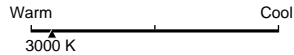

Lighting Facts Per Bulb

Brightness **1000 lumens**

Estimated Yearly Energy Cost **\$1.81**

Based on 3 hrs/day, 11¢/kWh
Cost depends on rates and use

Life

Based on 3 hrs/day **27.3 years**

Light Appearance

Energy Used **15 watts**