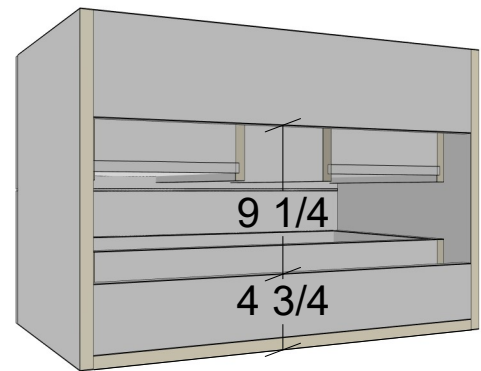

VOLPA USA
AMERICAN CRAFTED VANITIES

Napa 30

Cabinet Only: Width 29 x Height 20 x Depth 17 7/8

SKU: MTD-3330

Cabinet W/Top: Width 30 x Height 34 1/2 x Depth 18 3/8

Countertop Spec