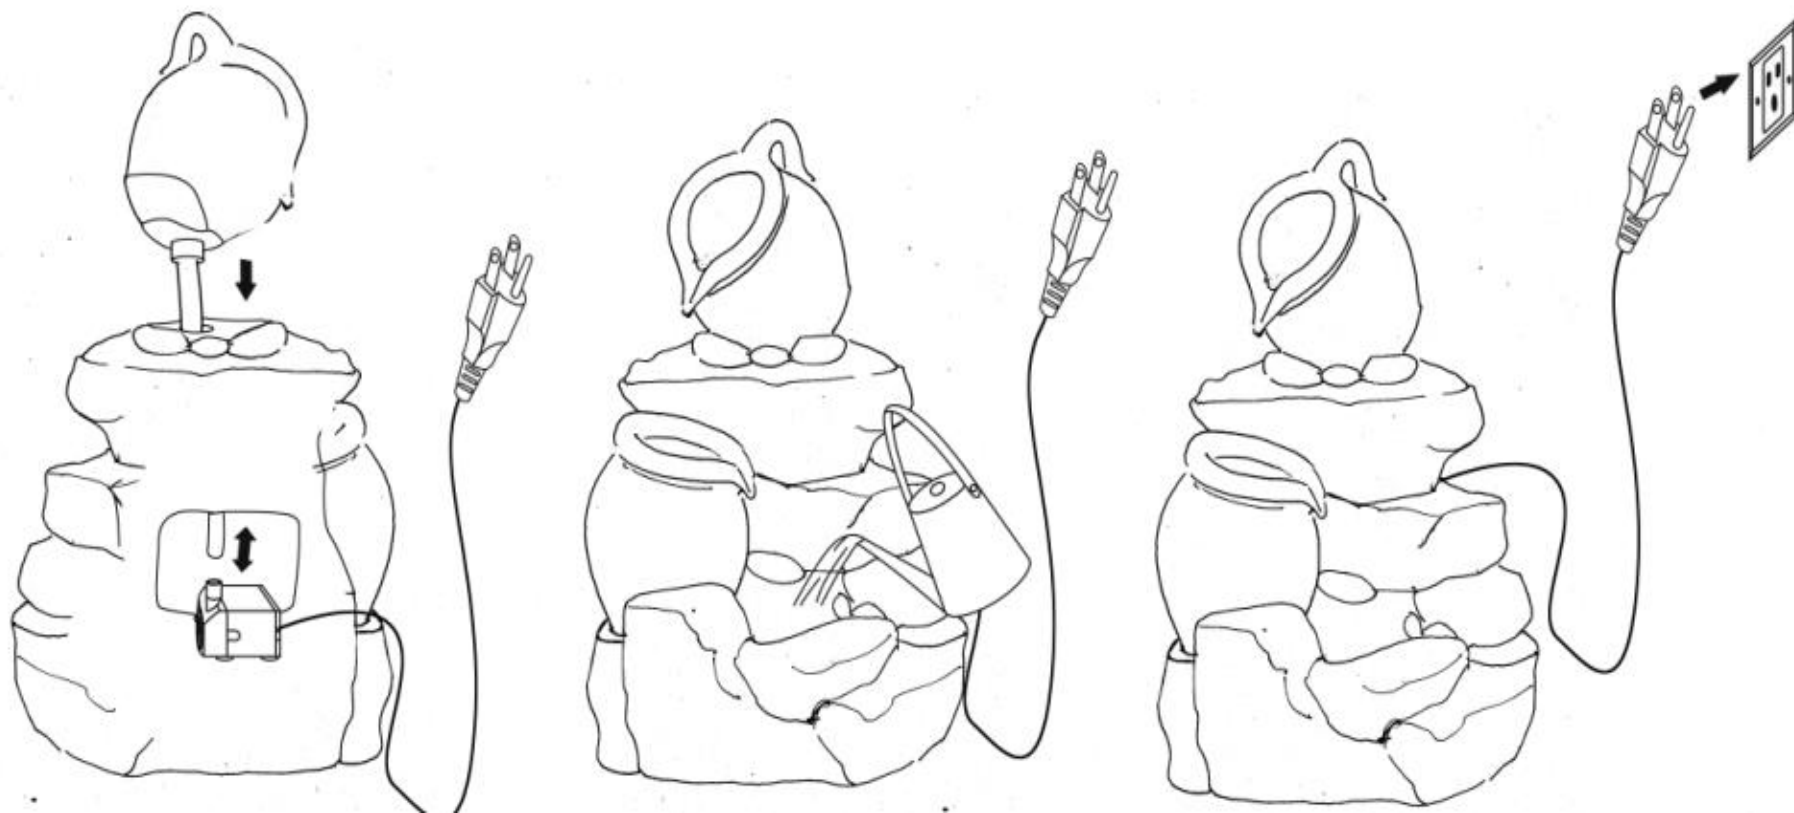

Item Code:WXF02467

Description:Pot in pot fountain w/o light

Replacement part list

Part	Description	Model No.
1	Pump &A daptor	PP-333