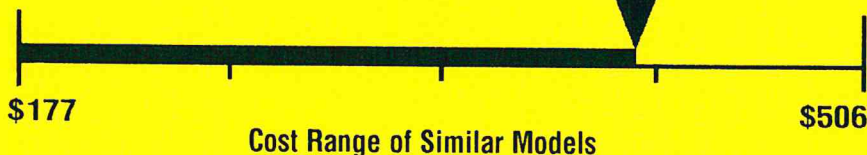

ENERGYGUIDE

Water Heater – ELECTRIC

Tank Size (Storage Capacity): 36 gallons

Rheem Sales Company, Inc.

Model XE40T06MH45U1

B 00089

Estimated Yearly Energy Cost

$419

First Hour Rating

(How much hot water you get in the first hour of use)

very small	low	medium 53 Gallons	high

Estimated Yearly Electricity Use

- Your cost will depend on your utility rates and use.
- Cost range based only on models fueled by electricity with a medium first hour rating (51 to less than 75 gallons)
- Estimated energy cost is based on a national average electricity cost of 12.00 cents per kWh.
- Estimated yearly energy use: 3493 kWh