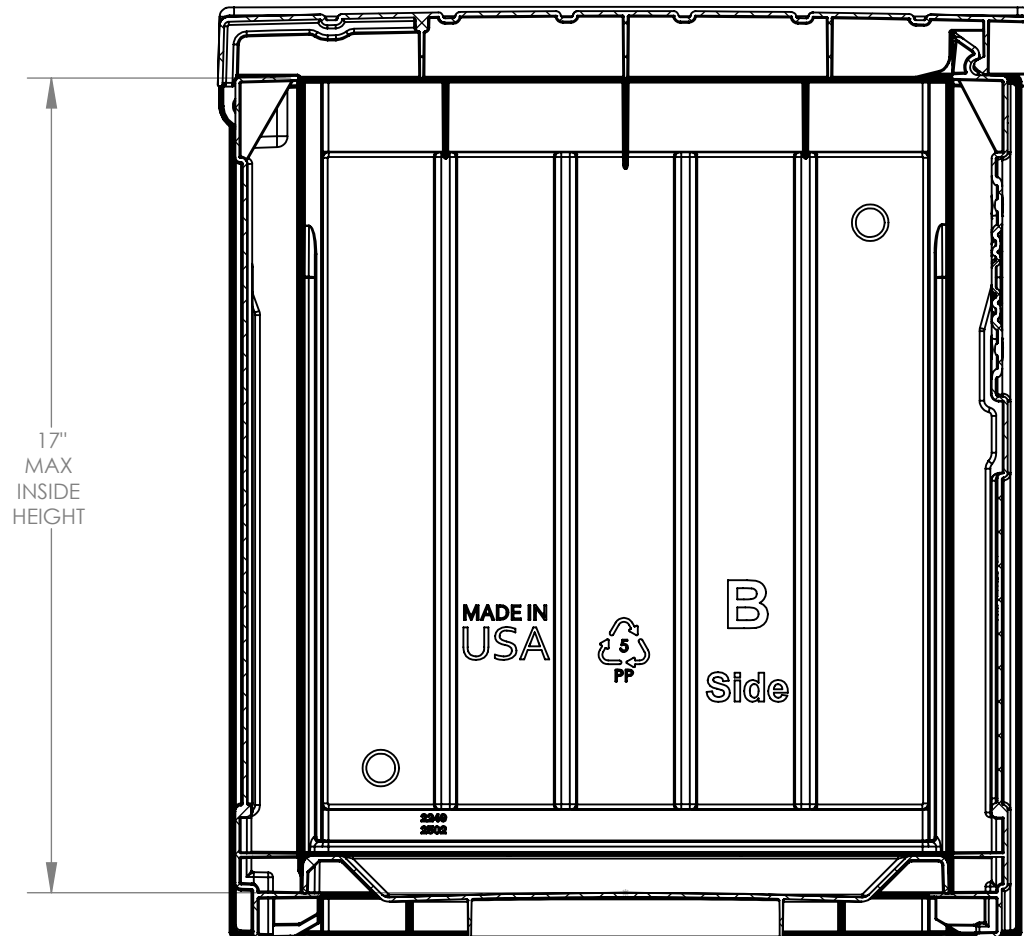

**DECK BOX SS502J
FRONT VIEW**

TOTAL VOLUME:

Interior: 2.941 cu ft

Exterior: 4.19 cu ft

GALLON CAPACITY:

Interior: 22 gal

SQUARE FOOTAGE

Interior: 2.08 sq ft

Exterior: 2.59 sq ft

**DECK BOX SS502J
SIDE VIEW**

**ALL DIMENSIONS ARE IN INCHES
UNLESS OTHERWISE SPECIFIED**

DECK BOX SS502J
TOP VIEW

**ALL DIMENSIONS ARE IN INCHES
UNLESS OTHERWISE SPECIFIED**

**DECK BOX SS502J
SECTION VIEW**

**ALL DIMENSIONS ARE IN INCHES
UNLESS OTHERWISE SPECIFIED**