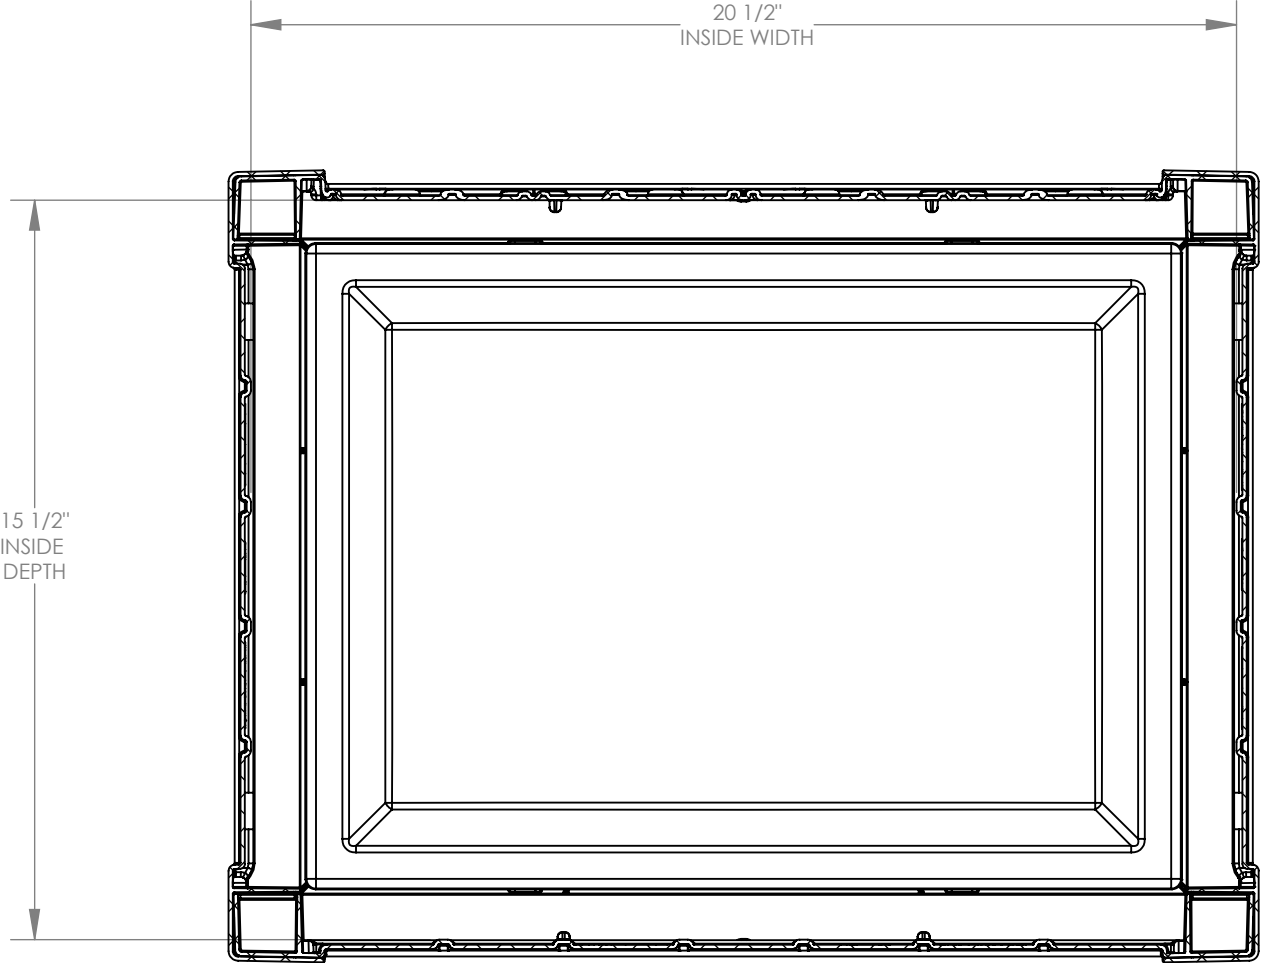

**DECK BOX SS502J
FRONT VIEW**

TOTAL VOLUME:

Interior: 2.941 cu ft

Exterior: 4.19 cu ft

GALLON CAPACITY:

Interior: 22 gal

SQUARE FOOTAGE

Interior: 2.08 sq ft

Exterior: 2.59 sq ft

**DECK BOX SS502J
SIDE VIEW**

**ALL DIMENSIONS ARE IN INCHES
UNLESS OTHERWISE SPECIFIED**

DECK BOX SS502J
TOP VIEW

**ALL DIMENSIONS ARE IN INCHES
UNLESS OTHERWISE SPECIFIED**

**DECK BOX SS502J
SECTION VIEW**

**ALL DIMENSIONS ARE IN INCHES
UNLESS OTHERWISE SPECIFIED**