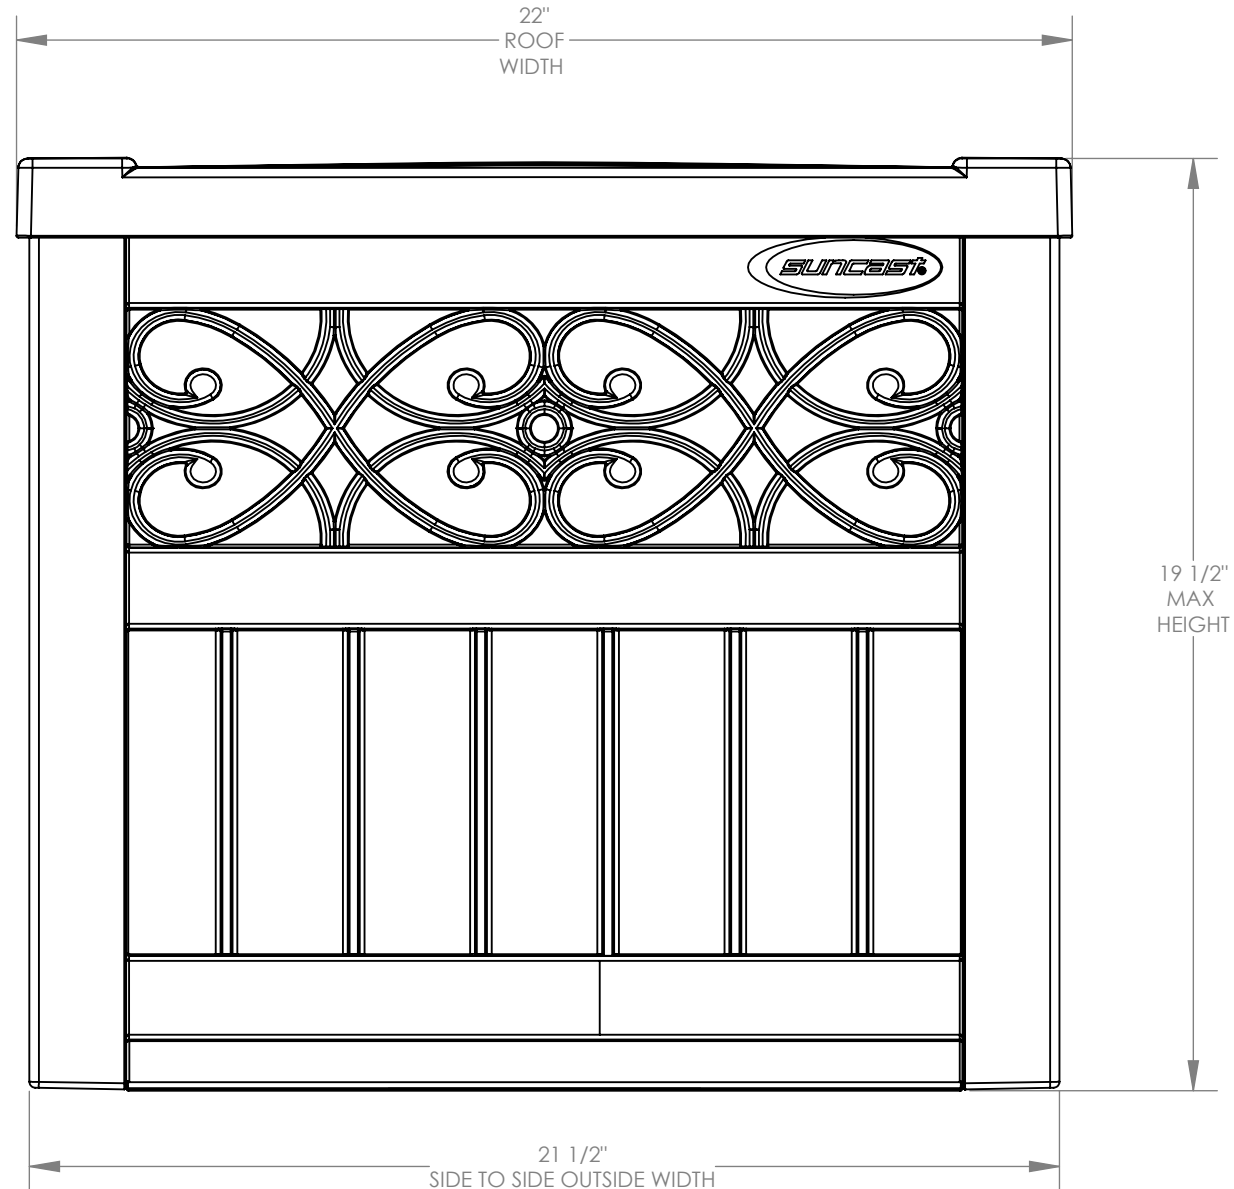

**DECK BOX SS502J
FRONT VIEW**

TOTAL VOLUME:

Interior: 2.941 cu ft

Exterior: 4.19 cu ft

GALLON CAPACITY:

Interior: 22 gal

SQUARE FOOTAGE

Interior: 2.08 sq ft

Exterior: 2.59 sq ft

**DECK BOX SS502J
SIDE VIEW**

**ALL DIMENSIONS ARE IN INCHES
UNLESS OTHERWISE SPECIFIED**

DECK BOX SS502J
TOP VIEW

**ALL DIMENSIONS ARE IN INCHES
UNLESS OTHERWISE SPECIFIED**

**DECK BOX SS502J
SECTION VIEW**

**ALL DIMENSIONS ARE IN INCHES
UNLESS OTHERWISE SPECIFIED**