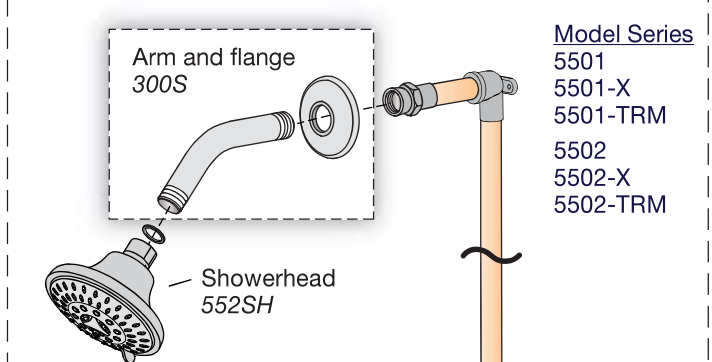

Tub-Shower Systems 5500, 5501, 5502 Series

Installation and Service Instructions

<p>Model Number Series</p> <p>5502..... Tub-Shower System 5502-X..... Valve includes stops 5502-TRM Trim only</p> <p>5501..... Shower System 5501-X..... Valve includes stops 5501-TRM Trim only</p>	<p>5500..... Shower Valve System 5500-X..... Valve includes stops 5500-TRM Trim only</p>	<p>☎ Need Help?</p> <p>Symmons customer service: P: (800) 796-6667, F: (800) 961-9621 customerservice@symmons.com Mon - Fri 7:30 am - 7:00 pm EST</p> <p> www.symmons.com/service</p> <ul style="list-style-type: none"> • Technical help • Product information • Warranty policy
---	---	---

Visual Guide Elm Tub-Shower Systems, 5500, 5501, 5502 Series

Model Series
 5501
 5501-X
 5501-TRM
 5502
 5502-X
 5502-TRM

Model Series

5500	5502
5500-X	5502-X
5500-TRM	5502-TRM
5501	
5501-X	
5501-TRM	

Model Series
 5500
 5500-X
 5500TS
 5500TS-X
 5501
 5501-X
 5502
 5502-X

Note: Piping, fittings and tools are not included. Actual plumbing should be determined and installed by a licensed plumber.

Protective valve shield (not shown) T-176

Model Series
 5502
 5502-X
 5502-TRM