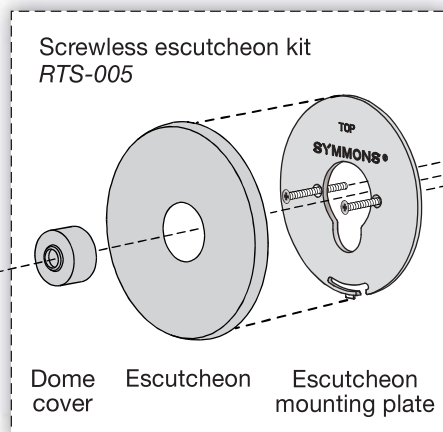

Tub-Shower Systems 5500, 5501, 5502 Series

Installation and Service Instructions

<p>Model Number Series</p> <p>5502..... Tub-Shower System 5502-X..... Valve includes stops 5502-TRM Trim only</p> <p>5501..... Shower System 5501-X..... Valve includes stops 5501-TRM Trim only</p>	<p>5500..... Shower Valve System 5500-X..... Valve includes stops 5500-TRM Trim only</p>	<p>☎ Need Help?</p> <p>Symmons customer service: P: (800) 796-6667, F: (800) 961-9621 customerservice@symmons.com Mon - Fri 7:30 am - 7:00 pm EST</p> <p> www.symmons.com/service</p> <ul style="list-style-type: none"> • Technical help • Product information • Warranty policy
---	---	---

Visual Guide Elm Tub-Shower Systems, 5500, 5501, 5502 Series

Model Series
 5501
 5501-X
 5501-TRM
 5502
 5502-X
 5502-TRM

Model Series

5500	5502
5500-X	5502-X
5500-TRM	5502-TRM
5501	
5501-X	
5501-TRM	

Model Series
 5500
 5500-X
 5500TS
 5500TS-X
 5501
 5501-X
 5502
 5502-X

Note: Piping, fittings and tools are not included. Actual plumbing should be determined and installed by a licensed plumber.

Protective valve shield (not shown) T-176

Model Series
 5502
 5502-X
 5502-TRM