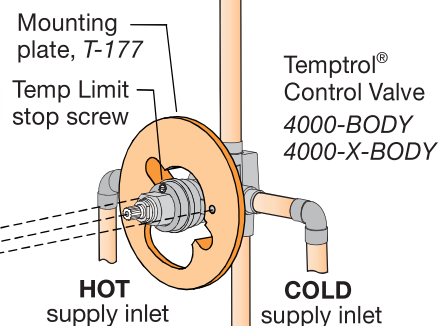

Tub-Shower Systems 5500, 5501, 5502 Series

Installation and Service Instructions

<p>Model Number Series</p> <p>5502..... Tub-Shower System 5502-X..... Valve includes stops 5502-TRM Trim only</p> <p>5501..... Shower System 5501-X..... Valve includes stops 5501-TRM Trim only</p>	<p>5500..... Shower Valve System 5500-X..... Valve includes stops 5500-TRM Trim only</p>	<p>☎ Need Help?</p> <p>Symmons customer service: P: (800) 796-6667, F: (800) 961-9621 customerservice@symmons.com Mon - Fri 7:30 am - 7:00 pm EST</p> <p> www.symmons.com/service</p> <ul style="list-style-type: none"> • Technical help • Product information • Warranty policy
---	---	---

Visual Guide Elm Tub-Shower Systems, 5500, 5501, 5502 Series

Model Series
 5501
 5501-X
 5501-TRM
 5502
 5502-X
 5502-TRM

Model Series

5500	5502
5500-X	5502-X
5500-TRM	5502-TRM
5501	
5501-X	
5501-TRM	

Model Series
 5500
 5500-X
 5500TS
 5500TS-X
 5501
 5501-X
 5502
 5502-X

Note: Piping, fittings and tools are not included. Actual plumbing should be determined and installed by a licensed plumber.

Protective valve shield (not shown) T-176

Model Series
 5502
 5502-X
 5502-TRM