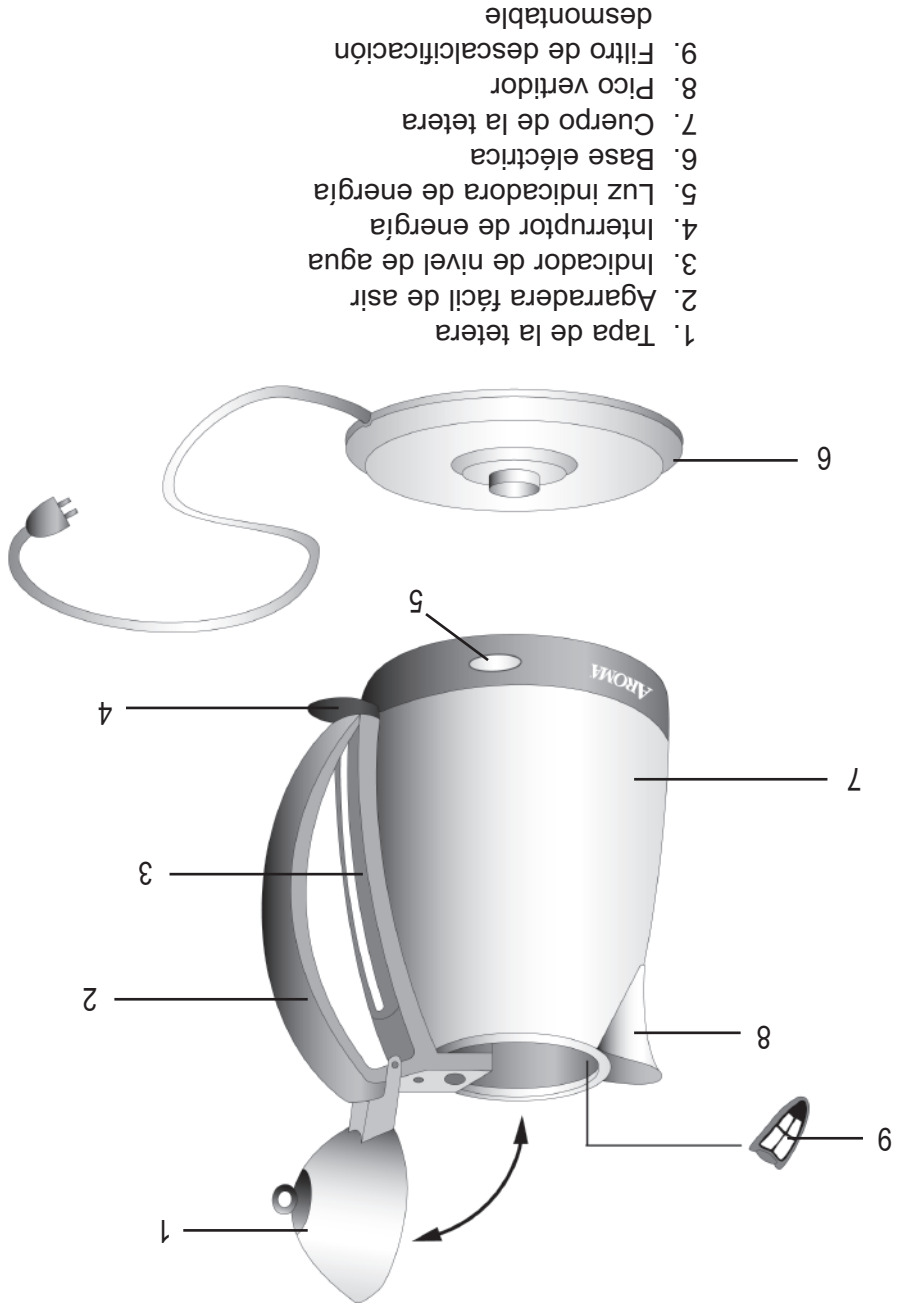

## IDENTIFICACION DE LAS PARTES

## PARTS IDENTIFICATION

1. Kettle Lid
2. Easy-Grip Handle
3. Water Level Indicator
4. Power Switch
5. Power Indicator Light
6. Power Base
7. Kettle Body
8. Spout
9. Removable Decalcification Filter