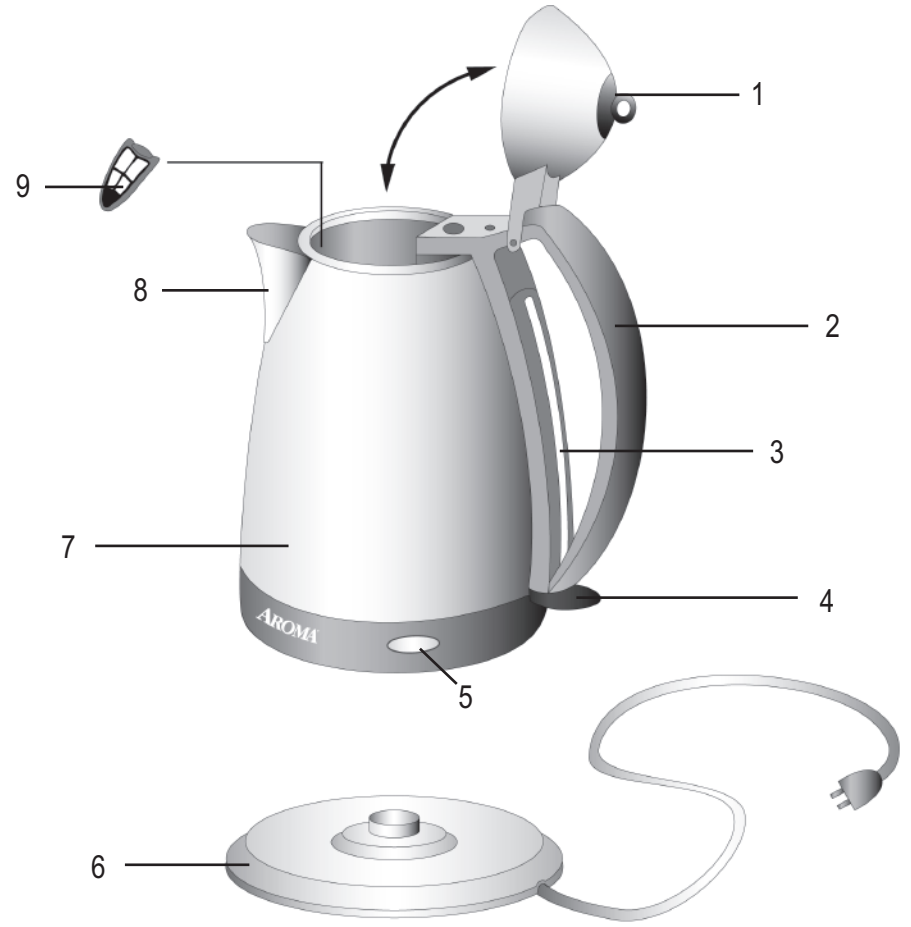

## IDENTIFICACION DE LAS PARTES

## PARTS IDENTIFICATION

1. Kettle Lid
2. Easy-Grip Handle
3. Water Level Indicator
4. Power Switch
5. Power Indicator Light
6. Power Base
7. Kettle Body
8. Spout
9. Removable Decalcification Filter