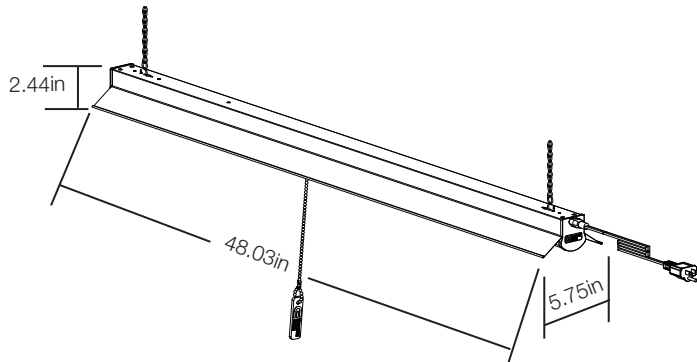

PRODUCT SPECIFICATIONS

4ft LED Linkable Shoplight

54103161 and 54103191
SKU# 1000532467

ADVANTAGES

- On/Off Pull Chain Switch
- Linkable up to 9 Units
- 50,000 Hours of Continuous Use
- 5 Years Warranty
- US Patents - 10,465,896, 10,180,241

APPLICATIONS

Suitable for damp locations

SUSPENDED MOUNT

OPTIONAL : SURFACE MOUNT

SPECIFICATIONS

Model Number	54103161 and 54103191
SKU	1000532467
OSMID	205331022
Power	36W
AC Voltage, Frequency	120V, 60 Hz
Color Temp (nom.)	4000K
Operation Temp	-4°F ~ 113°F
CRI	84
Lumen Output (min.)	3300 lm
Dimming	NO
Lifetime Rating	L70/50000Hrs
Efficacy	91.66 lm/watt

PACKAGING

Weight (±0.5 lb)	3.41 lbs
Size (L x W x H) (±0.1 in)	48.03in x 5.75in x 2.44in
Box Dimensions	50.83 x 6.81 x 2.83 in
Gross Weight	4.70 lbs
UPC	849489072296

INCLUDED IN BOX

- Chain (2)
- "S" Hook (2)
- Power Cable (1)
- Linking Cable (1)
- End Connector (1)
- End Cap (2)