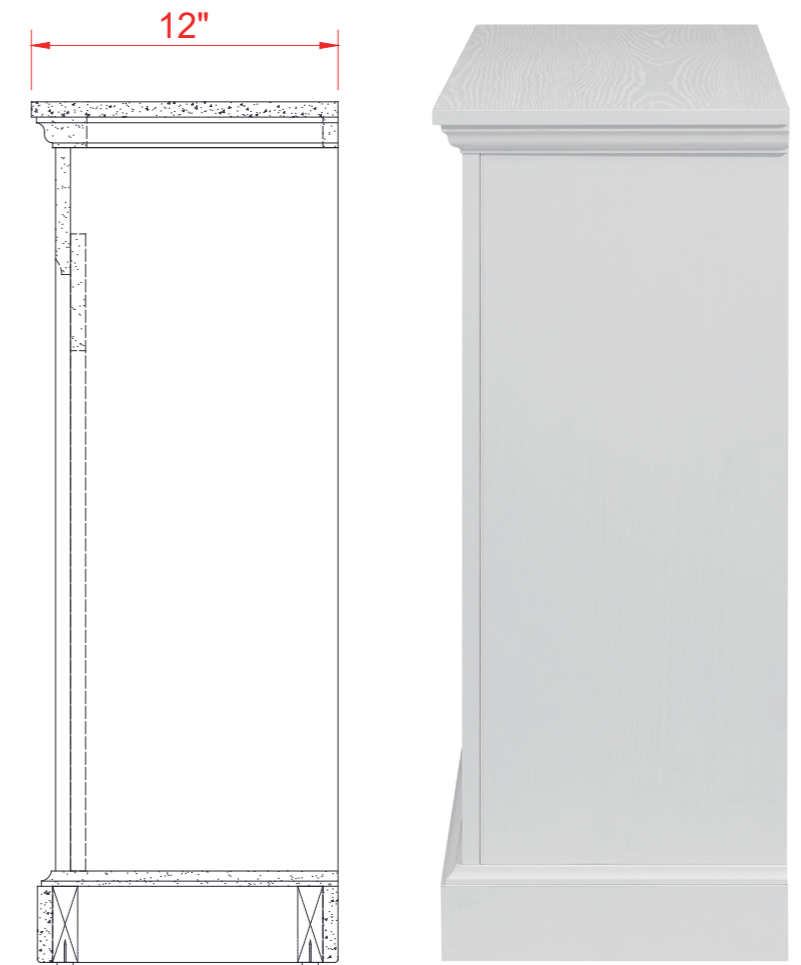

DIMENSIONS GUIDE

MODEL NUMBER:1418FM-23-251

TOP VIEW

Product net weight : 63.2 lbs.
Product packed gross weight : 83 lbs.
Packed product dimensions :
39.75in.W x 17.75in.D X 26in.H

FRONT VIEW

SIDE VIEW