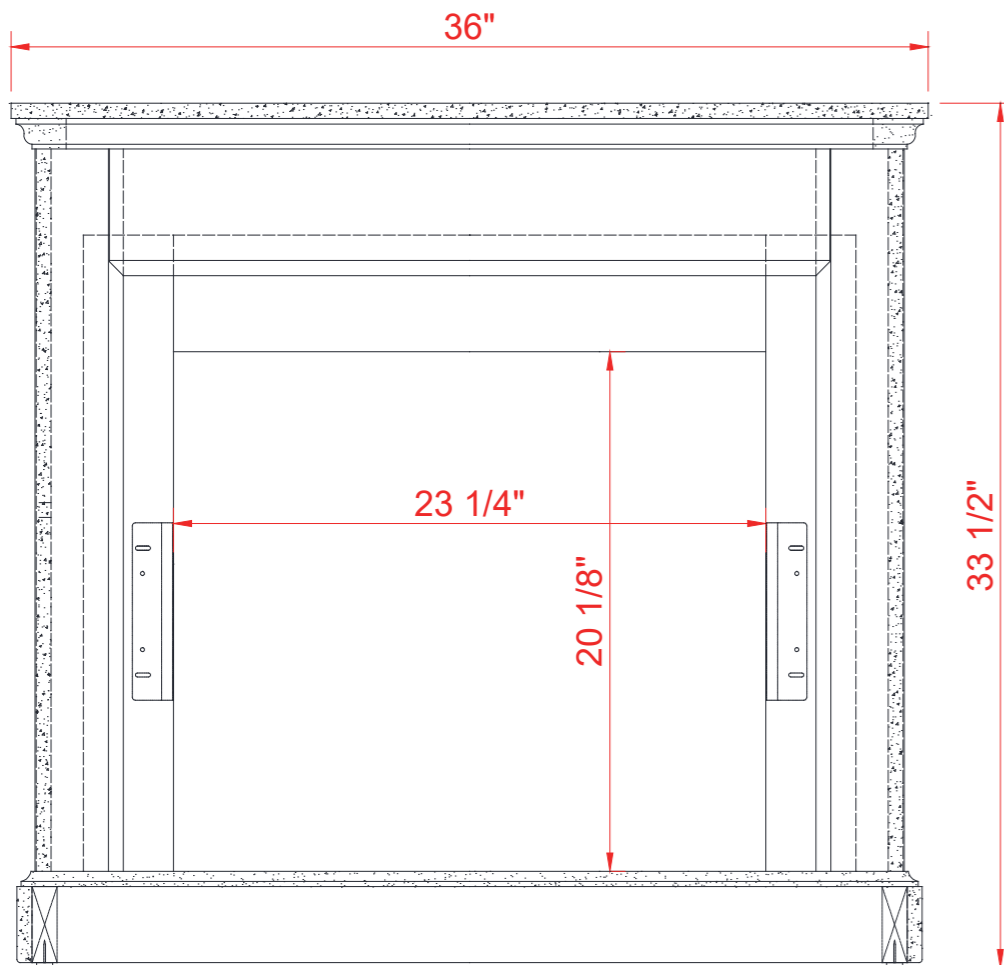

DIMENSIONS GUIDE

MODEL NUMBER:1418FM-23-251

TOP VIEW

Product net weight : 63.2 lbs.
Product packed gross weight : 83 lbs.
Packed product dimensions :
39.75in.W x 17.75in.D X 26in.H

FRONT VIEW

SIDE VIEW