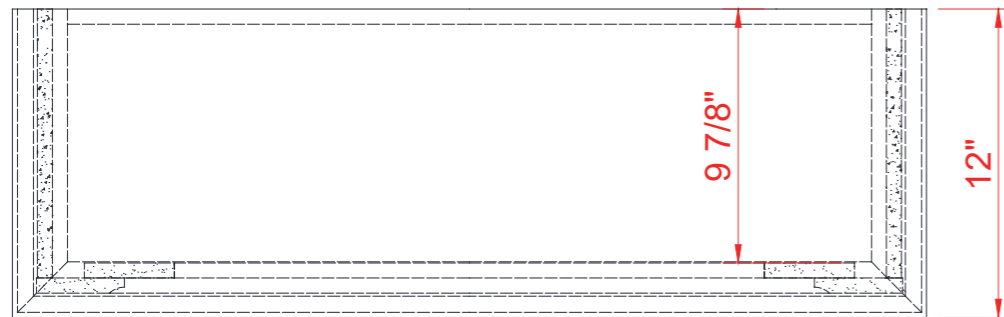

DIMENSIONS GUIDE

MODEL NUMBER:1418FM-23-251

TOP VIEW

Product net weight : 63.2 lbs.
Product packed gross weight : 83 lbs.
Packed product dimensions :
39.75in.W x 17.75in.D X 26in.H

FRONT VIEW

SIDE VIEW