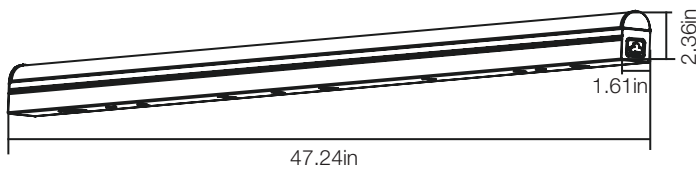

PRODUCT SPECIFICATIONS

4ft LED Linkable Strip Light (1 light equiv)

54261141
SKU# 1001391348

SPECIFICATIONS

Model Number	54261141
SKU	1001391348
OSMID	206028944
Power	20 W
AC Voltage, Frequency	120V, 60 Hz
Color Temp (nom.)	4000K
Operation Temp	-4°F ~ 113°F
CRI	80
Lumen Output (min.)	1800 lm
Dimming	NO
Lifetime Rating	L70/50000Hrs
Efficacy	90.0 lm/watt

ADVANTAGES

- 50,000 Hours of Continuous Use
- The maximum wattage is 360W to connected 2ft, 3ft or 4ft lights together.
- Power source can be either direct wire or plug in

APPLICATIONS

Suitable for damp locations

SURFACE MOUNT

PACKAGING

Weight (±0.5 lb)	3.01 lbs
Size (L x W x H) (±0.1 in)	47.24in x 1.61in x 2.36in
Box Dimensions	48.74in x 2.76in x 1.97in
Gross Weight	3.4 lbs
UPC	849489002521

INCLUDED IN BOX

- Mounting Screw (0.6in) (2)
- Plastic Drywall Anchor (2)
- End to End Connector (1)
- Linking Cable (12in) (1)
- Power Cord with ON/OFF Switch (5ft) (1)