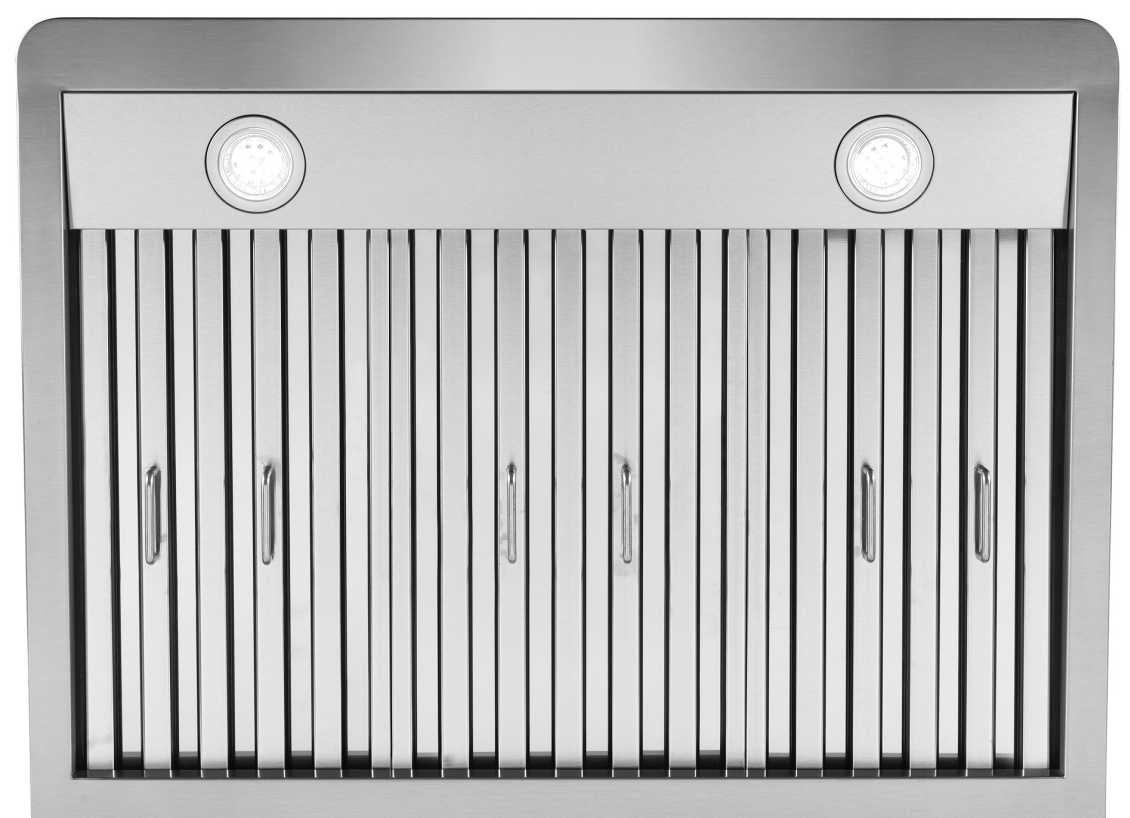

## COS-QS75 Range Hood

<b>Size</b>	30 Inch
<b>Mounting Type</b>	Under Cabinet
<b>Controls</b>	Touch with LCD Display, Remote
<b>Filters</b>	3 x Stainless Steel Baffle Filters
<b>Material</b>	430 Grade Stainless Steel
<b>Air Flow</b>	500 CFM
<b>Noise Level</b>	40 dB*
<b>Vent Style</b>	External
<b>Lighting</b>	2 x Front LED
<b>Voltage</b>	120V / 60Hz
<b>Wattage</b>	241W
<b>Included Components</b>	Bulb(s), Damper, Exhaust Vent, Fan Hardware, Installation Kit, Power Cord

### COS-QS75

Presenting this professional style range hood, Cosmo's COS-QS75 Range Hood is powered by 500 CFM of suction, LED lights and ARC-FLOW® Stainless Steel Permanent Filters.

4 Fan Speeds

Soft Touch Controls

### Features

- Designed for under cabinet mounting
- 4 fan speeds
- 500 CFM airflow capacity
- Soft touch controls with LCD display & remote control
- ARC-FLOW® permanent filters
- Front LED lights
- Noise level as low as 40 dB\*
- Top vented