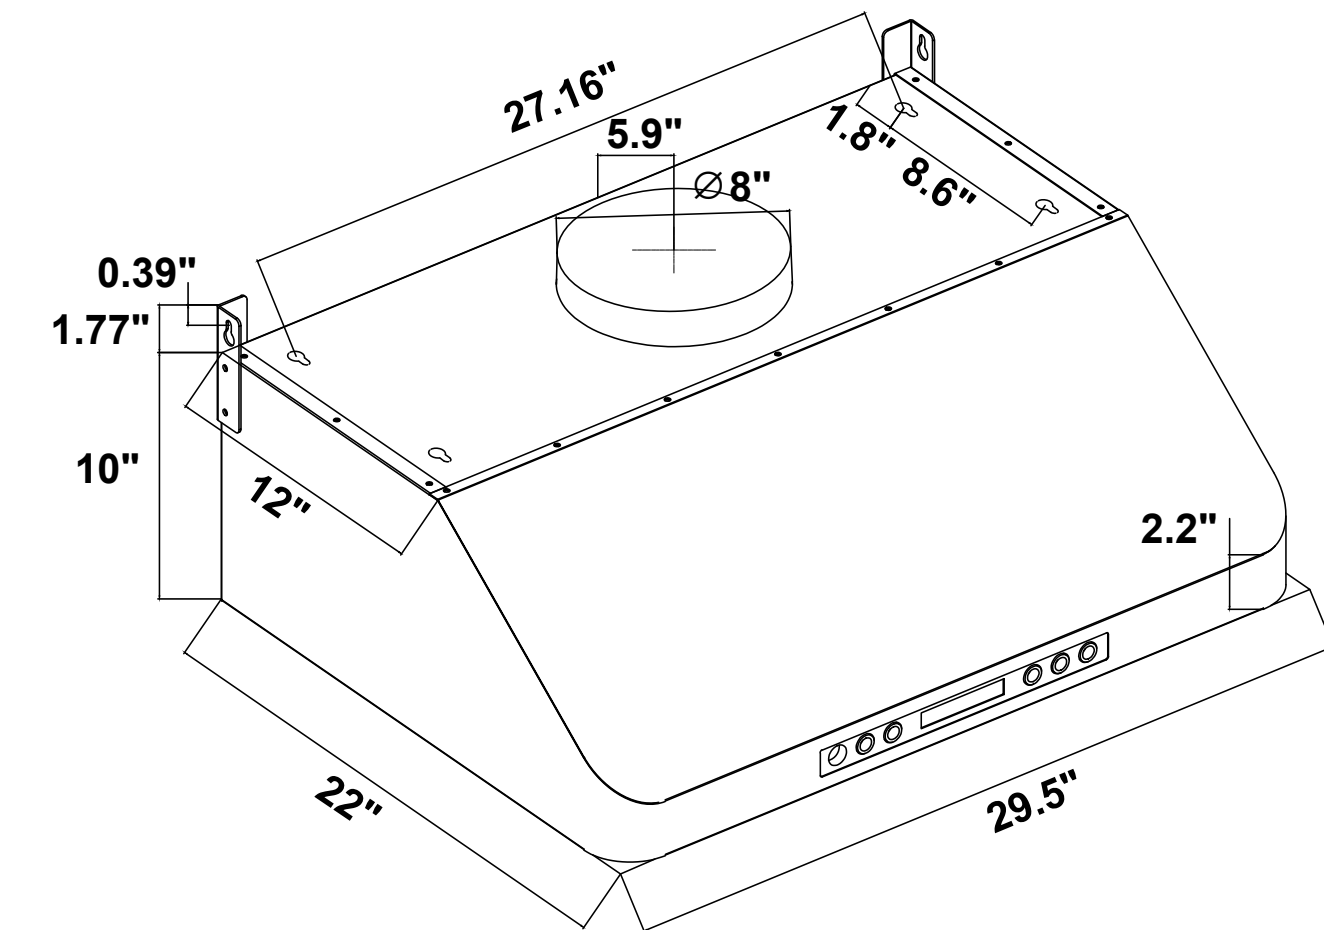

# DIMENSIONS

**COS-QS75** Range Hood

TOP VIEW

BACK VIEW

Dimensions (WxDxH): 29.5" x 22" x 10"