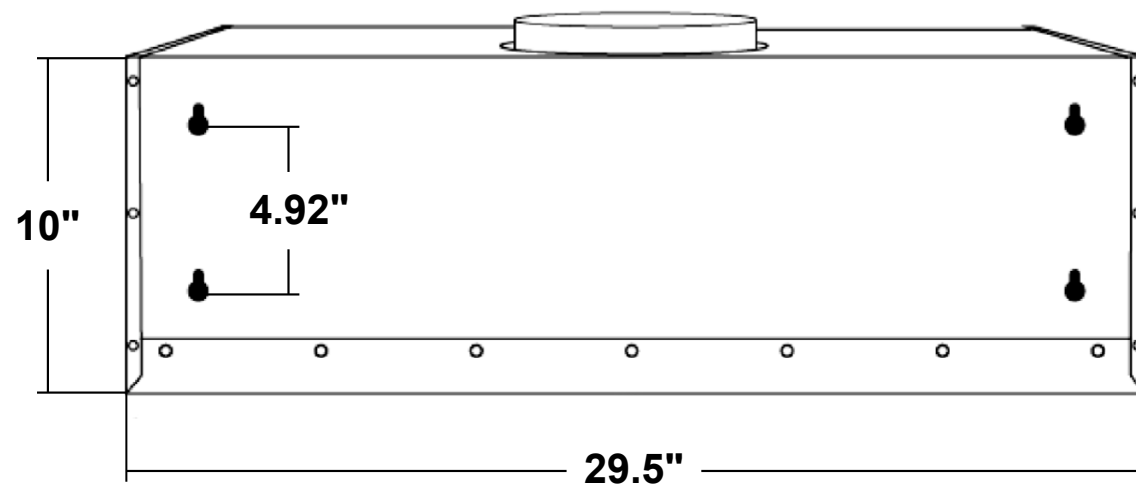

# DIMENSIONS

**COS-QS75** Range Hood

TOP VIEW

BACK VIEW

Dimensions (WxDxH): 29.5" x 22" x 10"