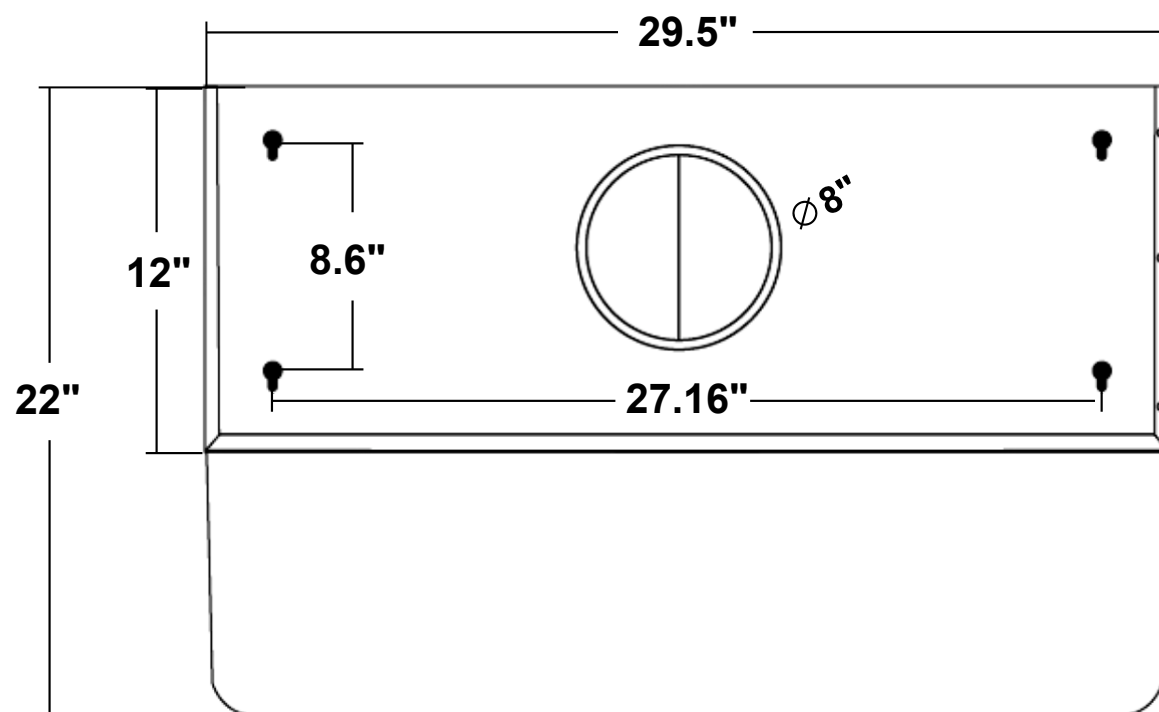

# DIMENSIONS

**COS-QS75** Range Hood

TOP VIEW

BACK VIEW

Dimensions (WxDxH): 29.5" x 22" x 10"