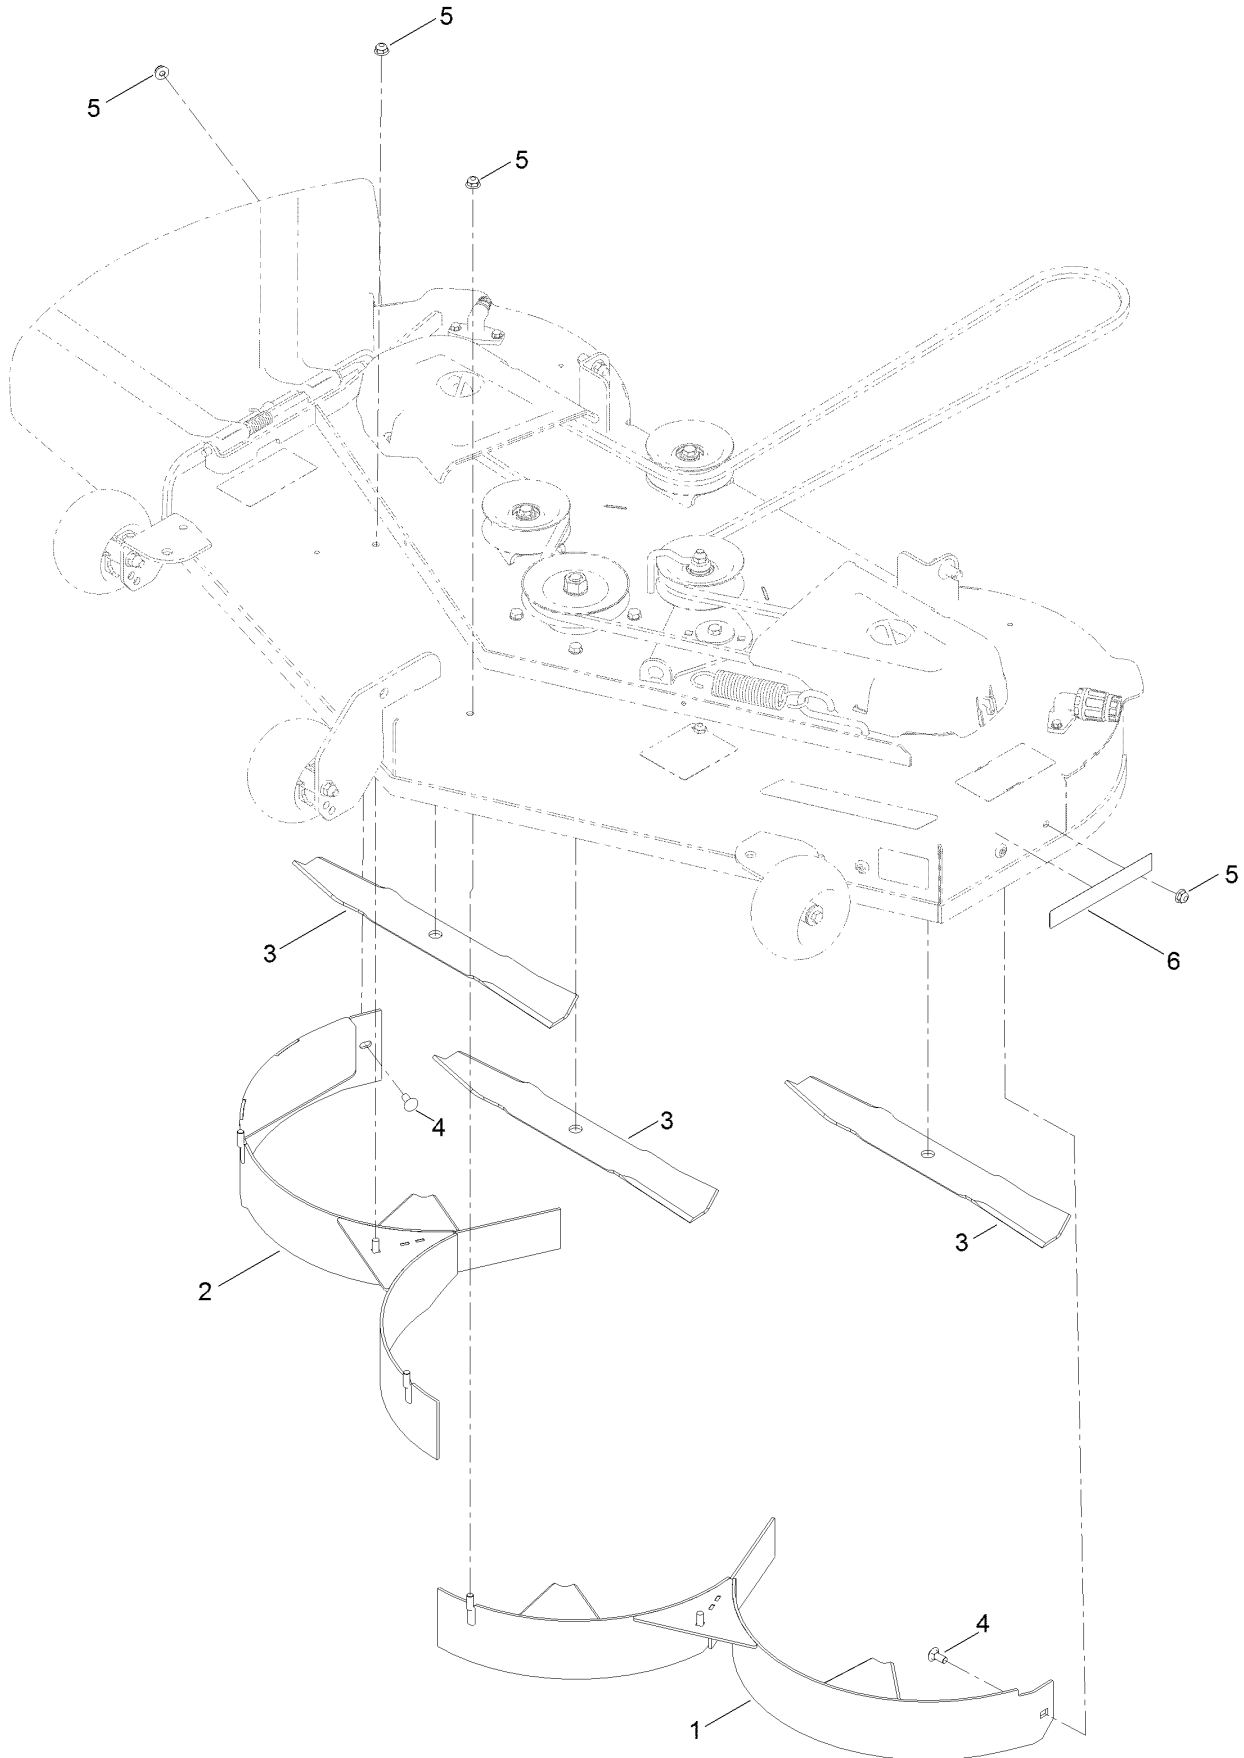

Count on it.

Parts Catalog

50in Recycler® Kit

**TimeCutter® 5000 Series or MX 5000 Series
Riding Mower**

Model No. 139-3240

50 Inch Recycler Assembly No. 139-3240

50 Inch Recycler Assembly No. 139-3240 (continued)

<i>Ref.</i>	<i>Part Number</i>	<i>Qty.</i>	<i>Description</i>	<i>Ref.</i>	<i>Part Number</i>	<i>Qty.</i>	<i>Description</i>
1	139-3236-03	1	50In Baffle ASM	4	139-2630	2	Bolt-CARR
2	139-3234-03	1	50In Baffle ASM	5	119-4041	7	Nut-HF
3	115-5062-03	3	Blade-Mulch, 17.50 Inch	6	119-2368	1	Decal-Recycler