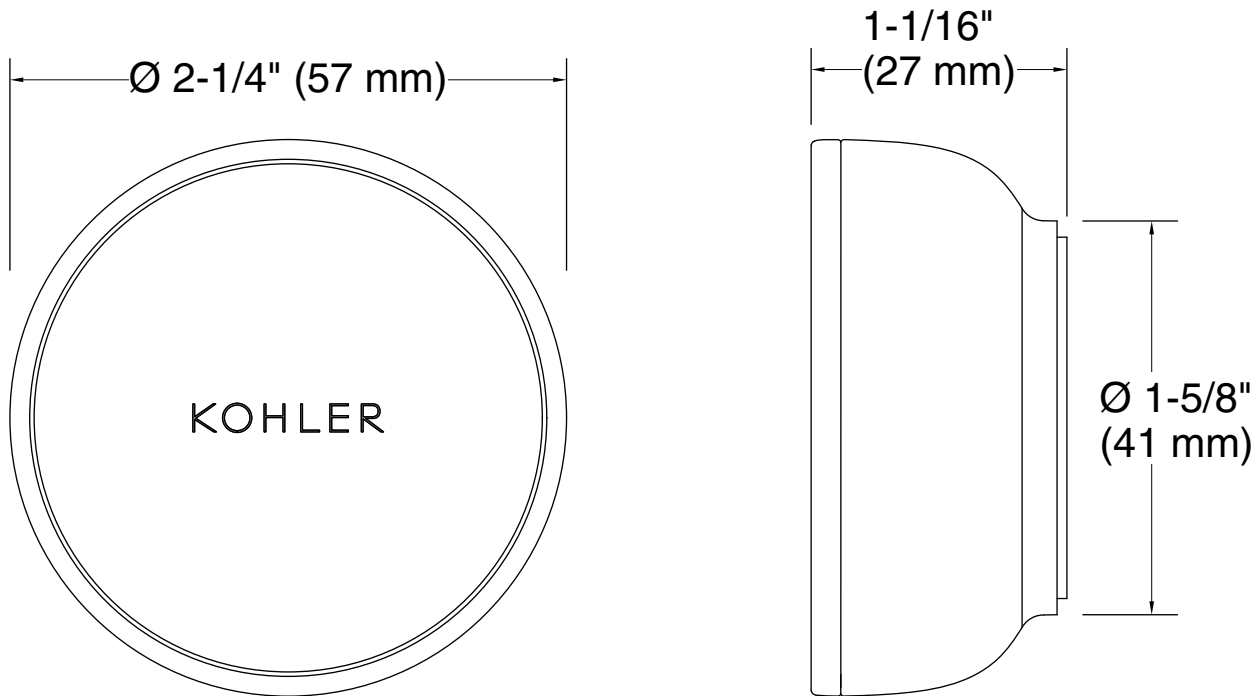

### Technical Information

All product dimensions are nominal.

Power source: Battery - DC, included

Drain included: No

Bluetooth® range: 33 ft (10.1 m)

Bluetooth® version: 5