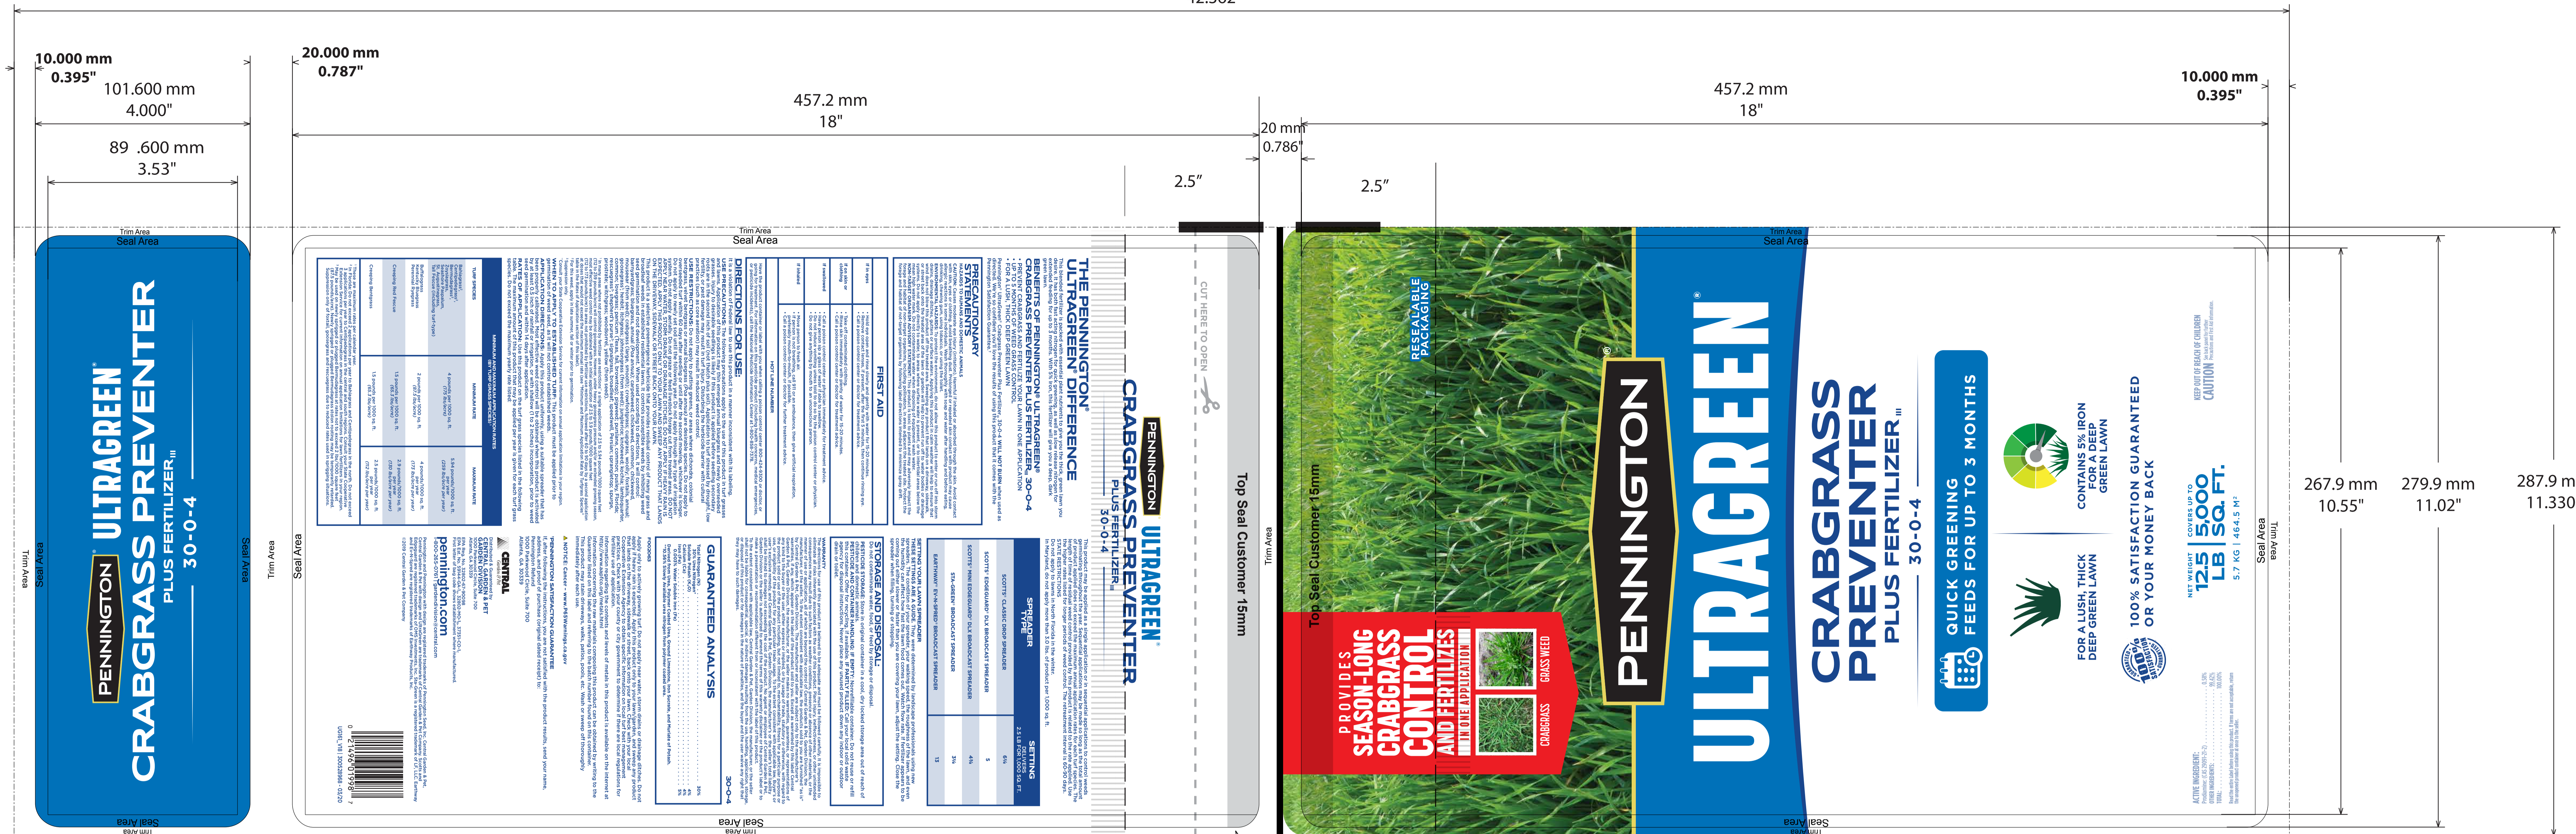

1076.0 mm
42.362"

Front & Back panels: 11.02x18 Outside Dimensions
 Bottom Gusset: 11.02x4 Outside Dimensions
 Side Gussets: 4x15.25 Outside Dimensions

Main Web = 42.362
 Gusset Web = 8.63

Repeat 11.33
 Repeat 15.25

12.5 --14 # Totani