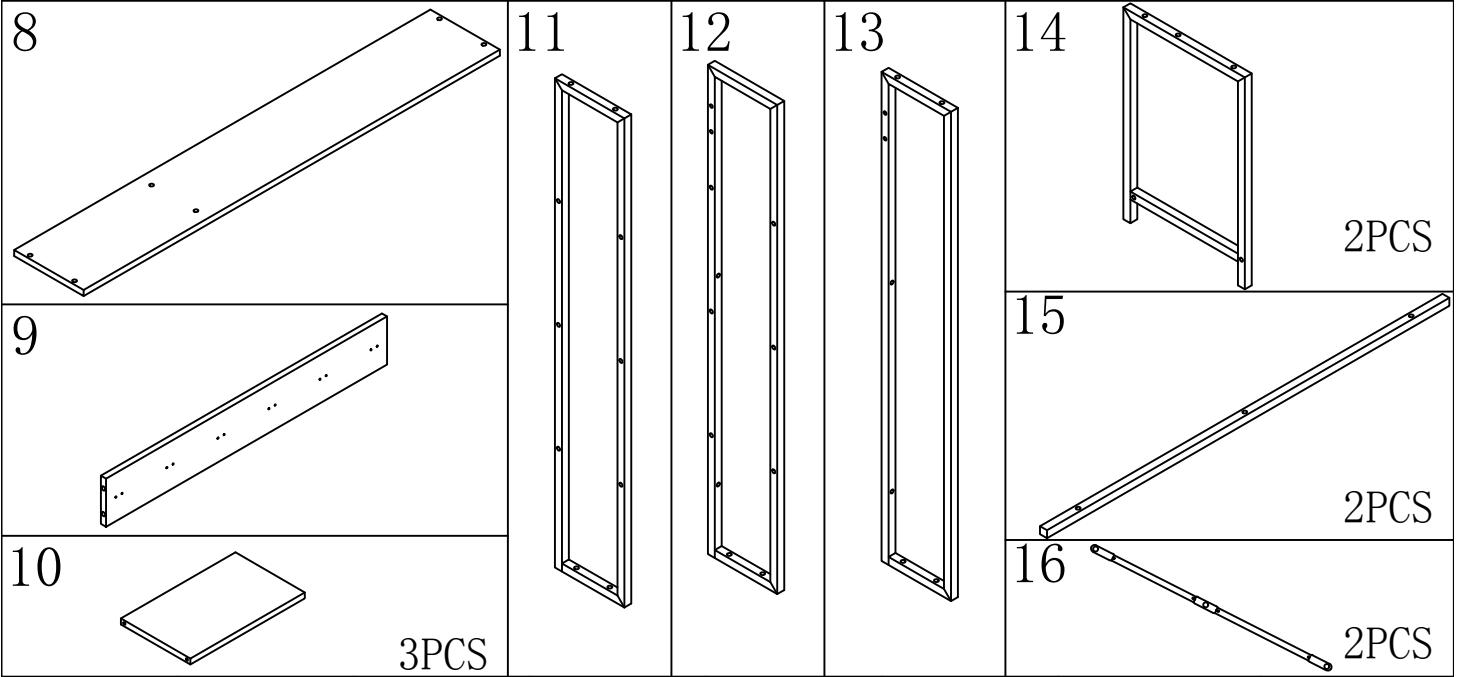

ASSEMBLY INSTRUCTION FOR F1584 P2

Step1