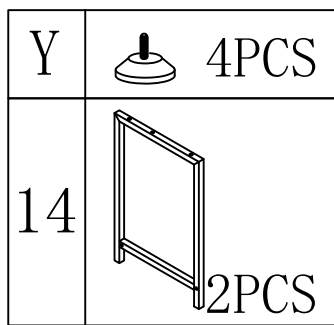

ASSEMBLY INSTRUCTION FOR F1584 P2

Step1