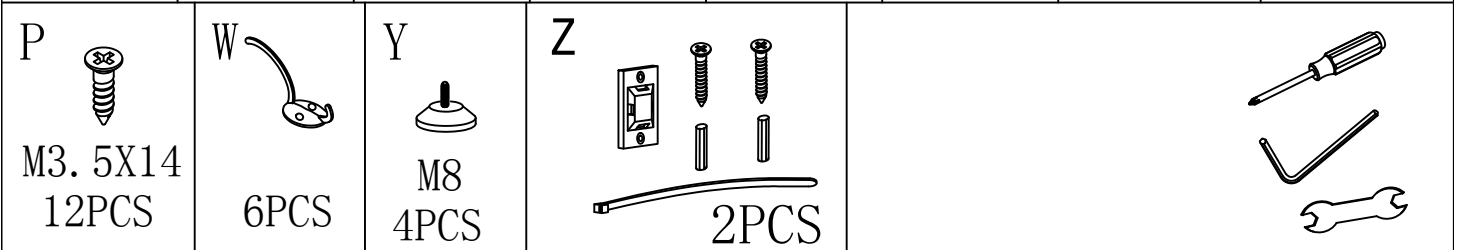

ASSEMBLY INSTRUCTION FOR F1584 P2

Step1