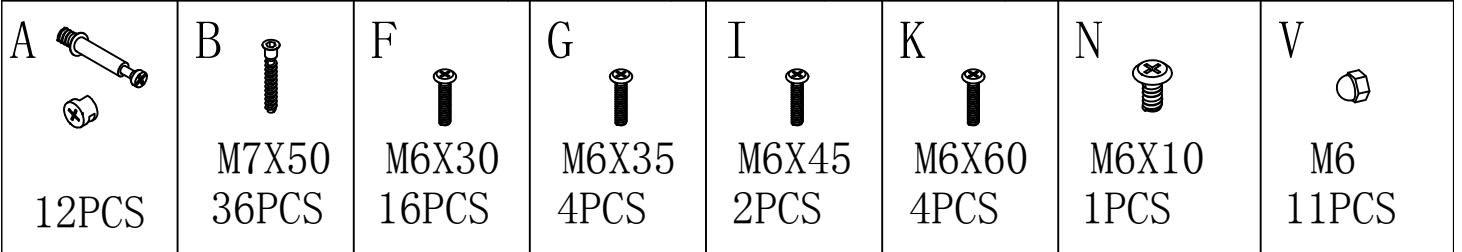

ASSEMBLY INSTRUCTION FOR F1584 P2

Step1