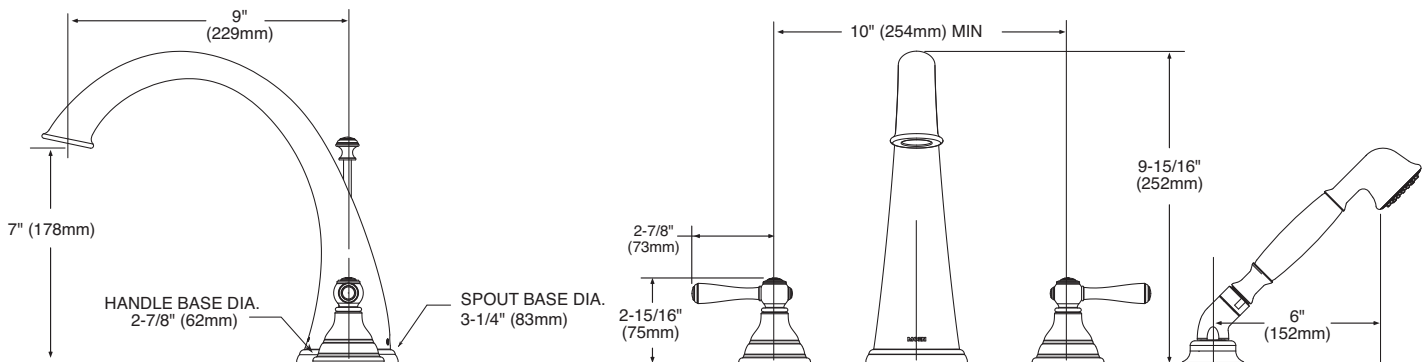

OPERATION

- Lever style handles
- Rotate hot side handle counterclockwise to open (clockwise to close)
- Rotate cold side handle clockwise to open (counterclockwise to close)

FLOW

- Hand shower meets 2.0 gpm max (7.6 L/min) @ 80psi

KINGSLEY™ DECK MOUNT Two-Handle Roman Tub Faucet Trim w/Built In Diverter Valve

Models: T922 series

Valves: 9792, 9793, 9796, 9797

CRITICAL DIMENSIONS

(DO NOT SCALE)

FOR MORE INFORMATION CALL: 1-800-BUY-MOEN