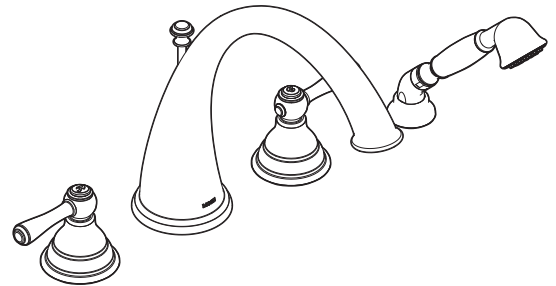

Buy it for looks. Buy it for life.®

Specifications

DESCRIPTION

- Metal construction with various finishes identified by suffix
- Includes hot and cold temperature indicators
- Single function handshower with double check valves

OPERATION

- Lever style handles
- Rotate hot side handle counterclockwise to open (clockwise to close)
- Rotate cold side handle clockwise to open (counterclockwise to close)

FLOW

- Hand shower meets 2.0 gpm max (7.6 L/min) @ 80psi

KINGSLEY™ DECK MOUNT Two-Handle Roman Tub Faucet Trim w/Built In Diverter Valve

Models: T922 series

Valves: 9792, 9793, 9796, 9797

CRITICAL DIMENSIONS

(DO NOT SCALE)

FOR MORE INFORMATION CALL: 1-800-BUY-MOEN