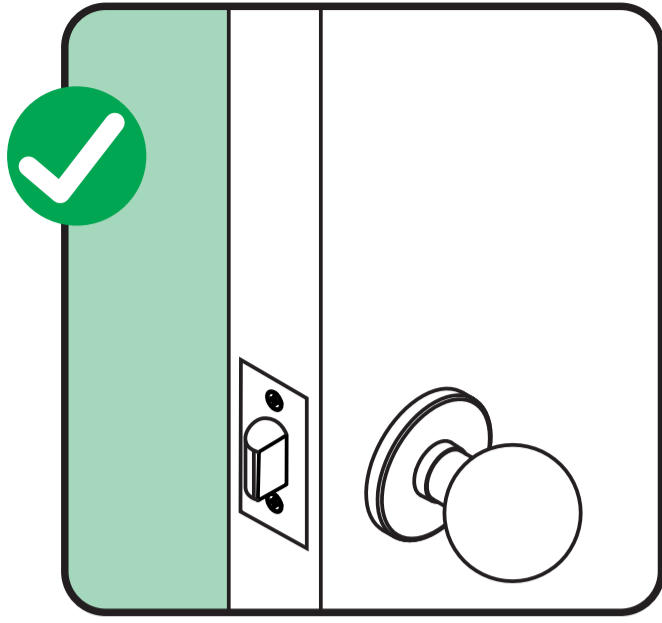

Check Door Compatibility

Deadbolts

1-3/4" to 2-1/4" door thickness

Interconnected

1-3/8" to 1-3/4" door thickness

Levers

1-3/8" to 1-3/4" door thickness