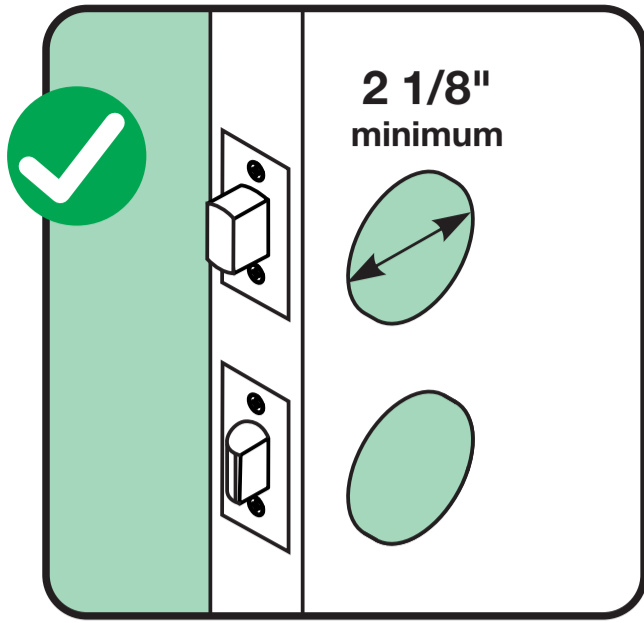

Check Door Compatibility

Deadbolts

1-3/4" to 2-1/4" door thickness

Interconnected

1-3/8" to 1-3/4" door thickness

Levers

1-3/8" to 1-3/4" door thickness