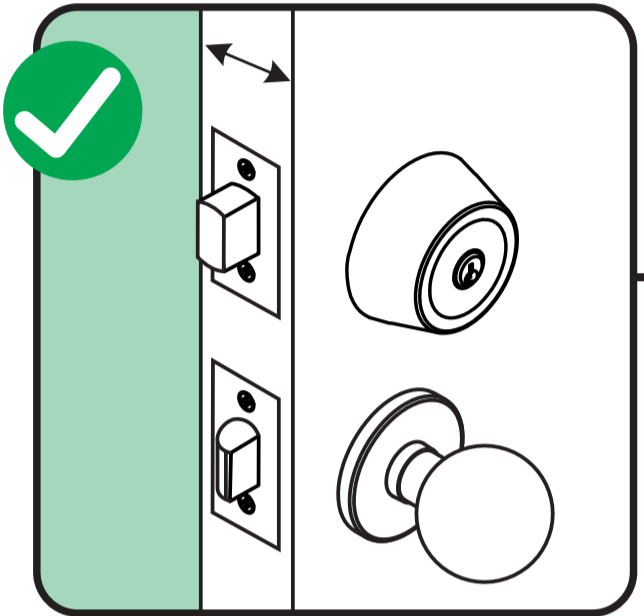

Check Door Compatibility

Deadbolts

1-3/4" to 2-1/4" door thickness

Interconnected

1-3/8" to 1-3/4" door thickness

Levers

1-3/8" to 1-3/4" door thickness