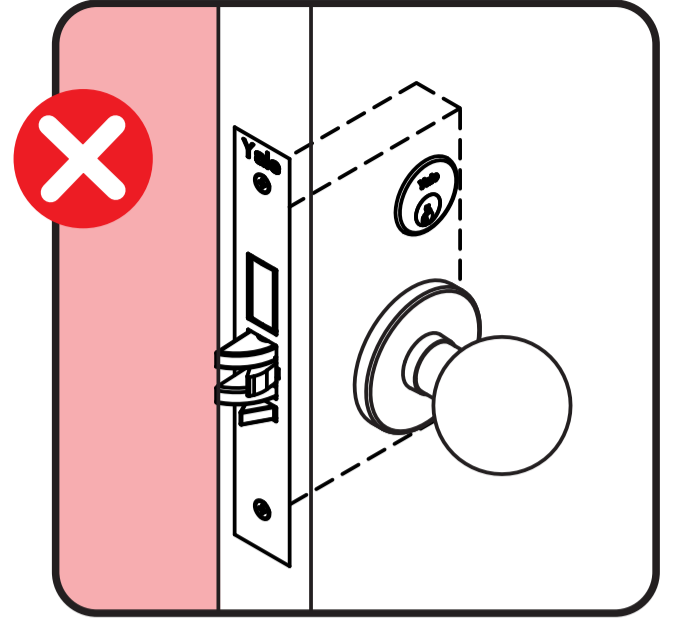

Check Door Compatibility

Deadbolts

1-3/4" to 2-1/4" door thickness

Interconnected

1-3/8" to 1-3/4" door thickness

Levers

1-3/8" to 1-3/4" door thickness