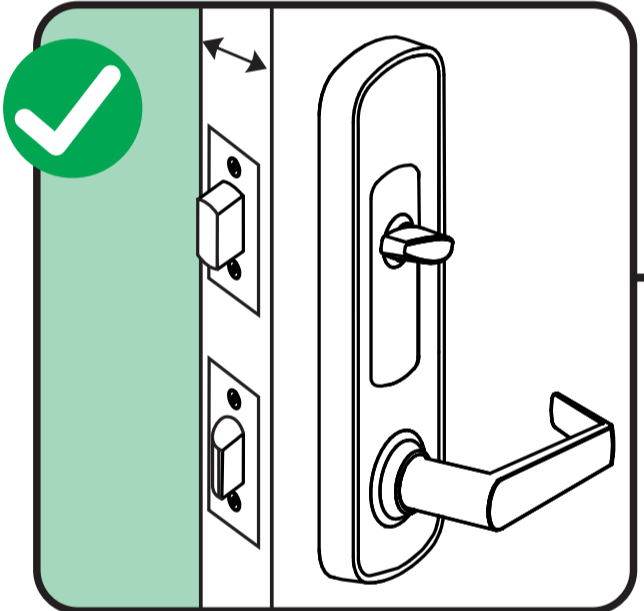

Check Door Compatibility

Deadbolts

1-3/4" to 2-1/4" door thickness

Interconnected

1-3/8" to 1-3/4" door thickness

Levers

1-3/8" to 1-3/4" door thickness