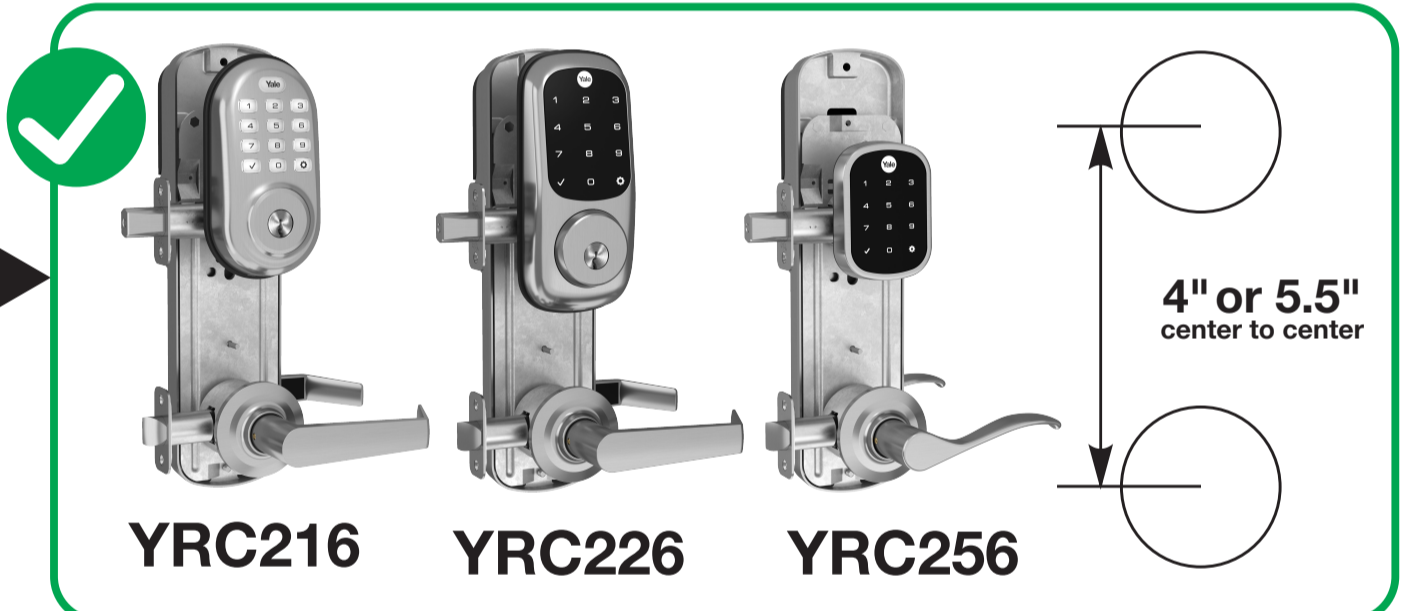

Check Door Compatibility

Deadbolts

1-3/4" to 2-1/4" door thickness

Interconnected

1-3/8" to 1-3/4" door thickness

Levers

1-3/8" to 1-3/4" door thickness