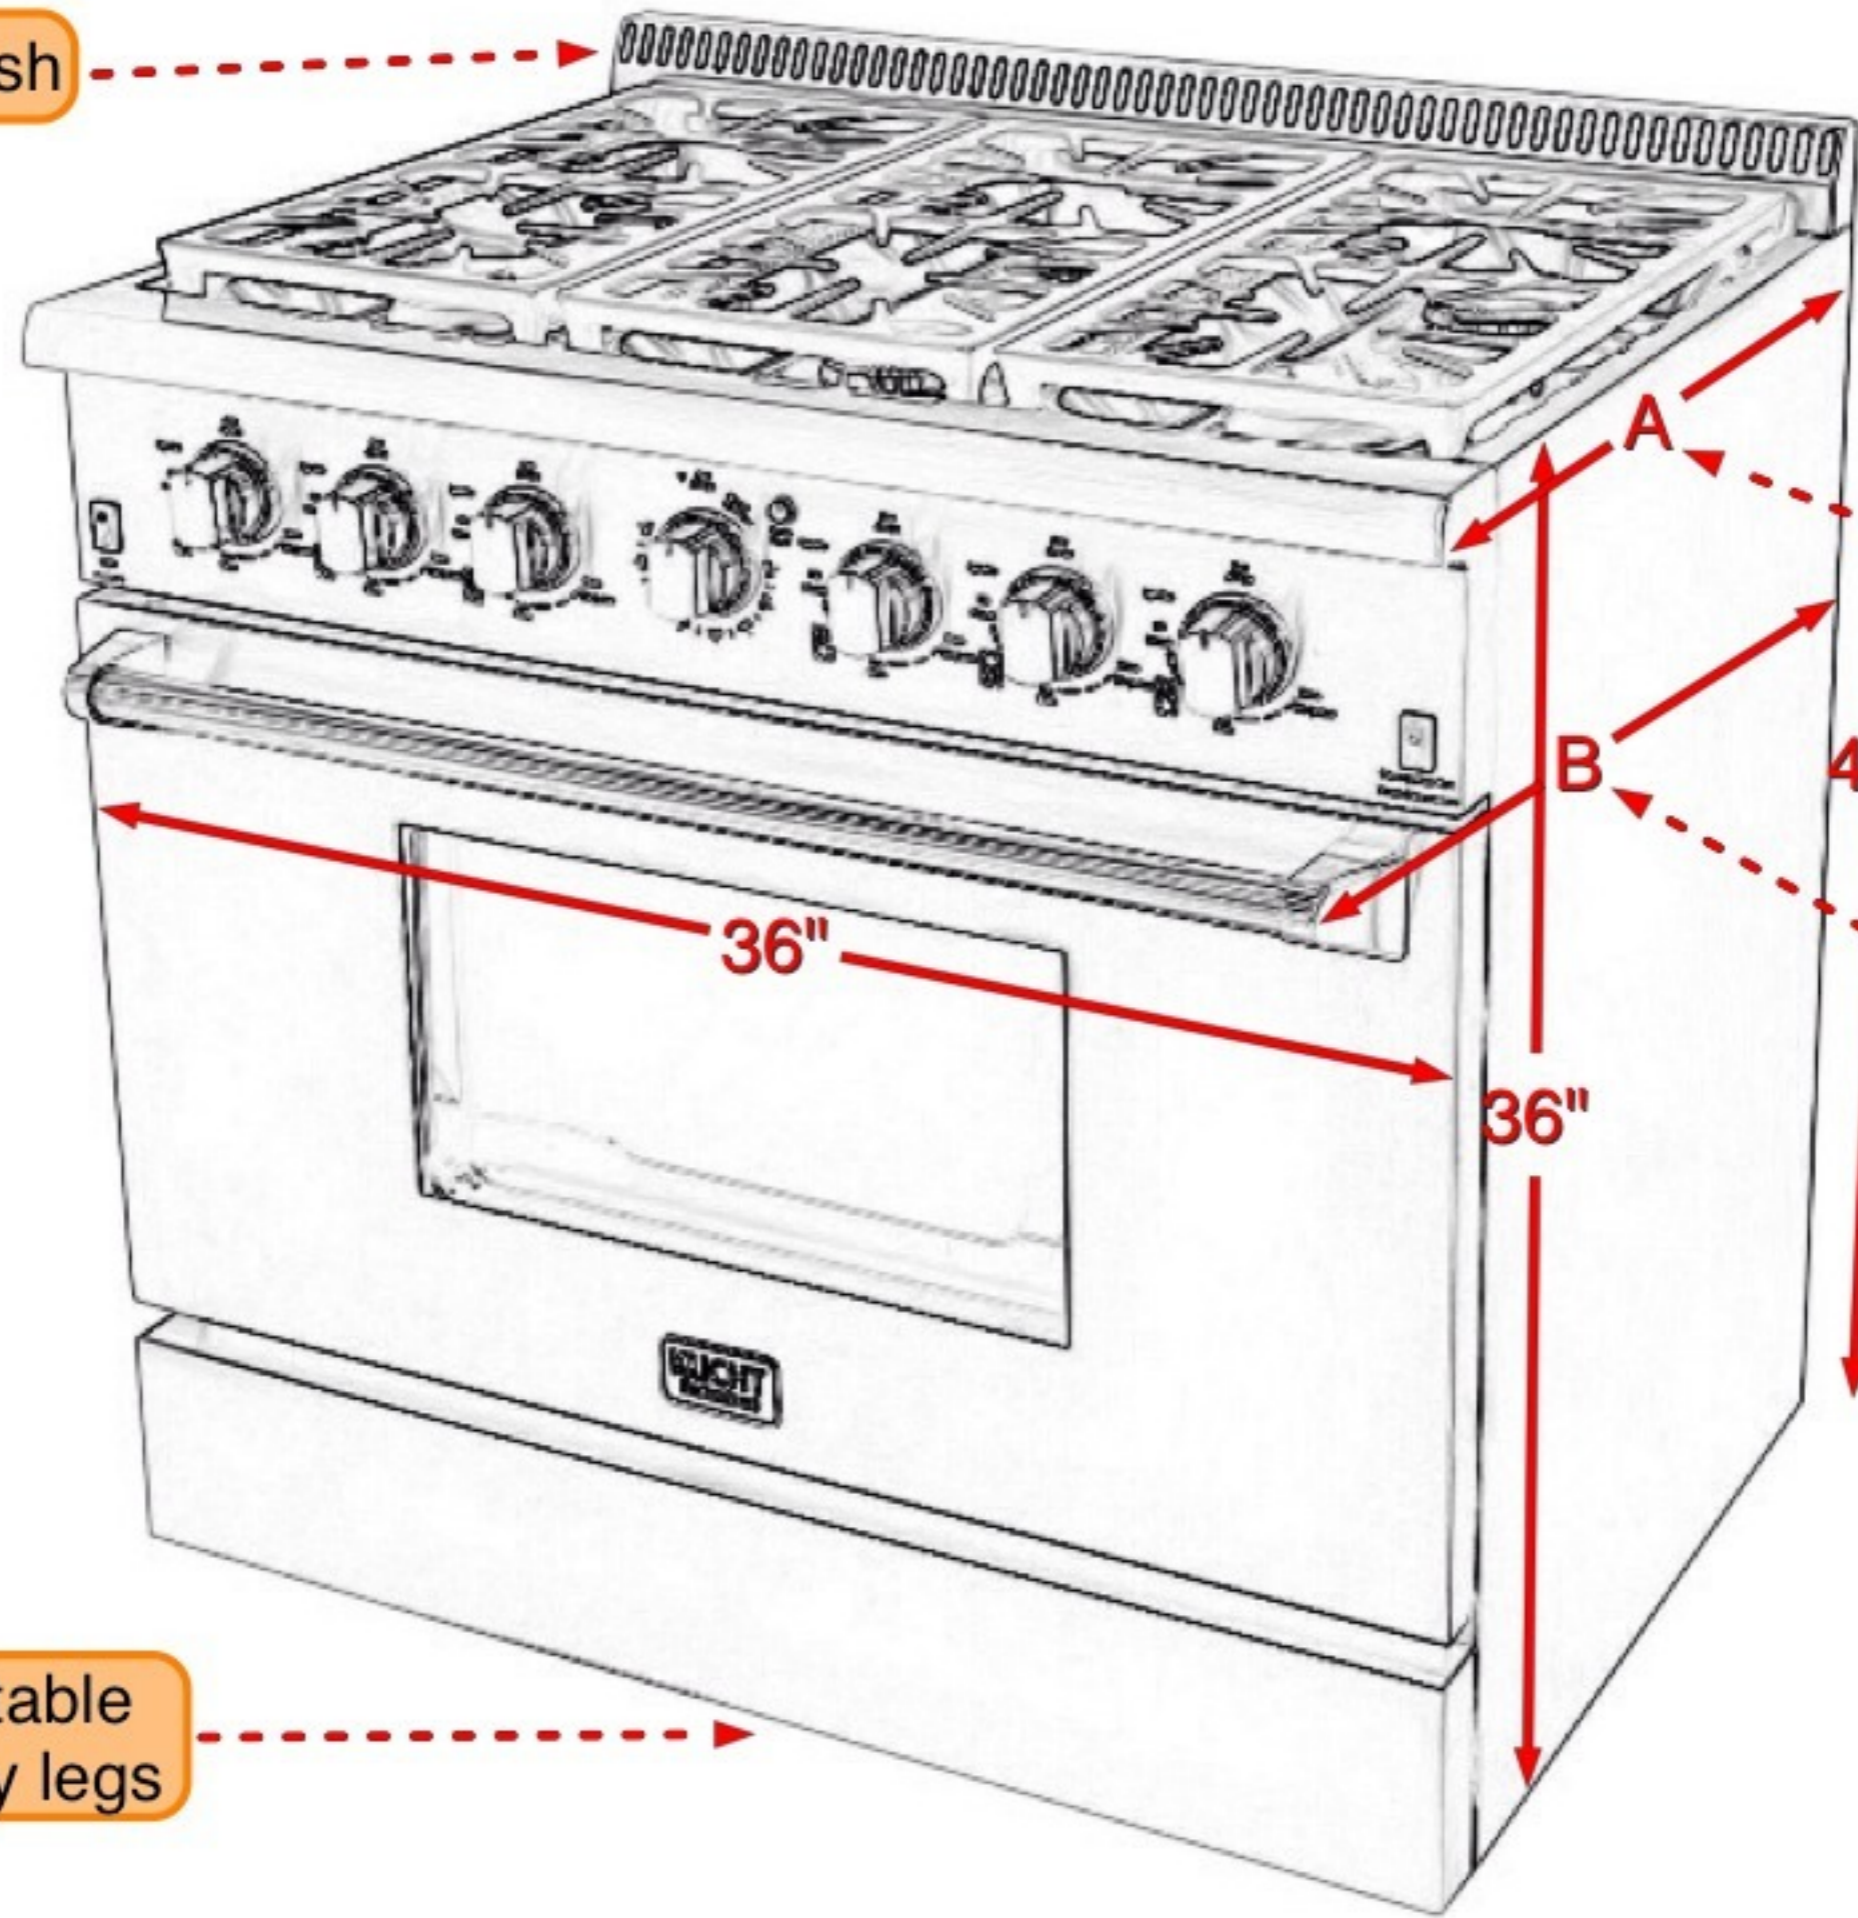

4" backsplash

A: 27 3/4"

B: 28 7/8"

Full adjustable Heavy-Duty legs