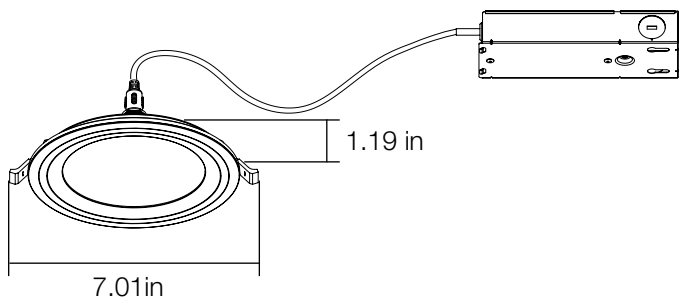

PRODUCT SPECIFICATIONS

6in Canless Slim Remodel Downlight with Night Light - 5 CCT

53828101
SKU# 1005596104

ADVANTAGES

- 50,000 Hours of Continuous Use
- 5 Year Warranty
- Wet Rated for Exterior Applications & Showers
- Dimming to 10% Without Buzzing or Flickering
- IC Rated for Direct Contact with Insulation
- 90 CRI Provides High Color Quality
- Adjust Night Light with Your Wall Switch Night Light Trim (Amber 2000K)
- Adjust Color of Light with Integrated Switch to Warm White, Soft White, Cool White, Bright White or Daylight (2700K/3000K/3500K/4000K/5000K)

PACKAGING

Weight (±0.5 lb)	1.52 lbs
Size (L x W x H) (±0.1 in)	7.01in x 7.01in x 1.19in
Box Dimensions	7.92in x 2.64in x 7.92in
Gross Weight	2.05 lbs
UPC	849489072067

INCLUDED IN BOX

- LED Downlight with Color Changing Technology and Night Light Trim(1)