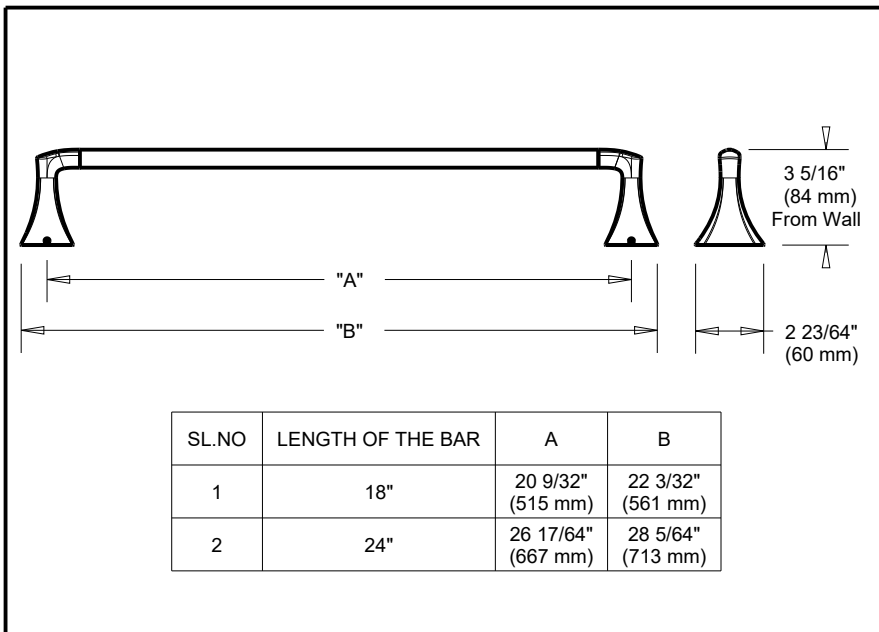

DELTA[®] ACCESSORIES

- Pierce Bath Collection
- Towel Bar

Submitted Model No.: _____

Specific Features: _____

STANDARD SPECIFICATIONS:

- Mounting hardware and mounting template included with product.

Delta reserves the right (1) to make changes in specifications and materials, and (2) to change or discontinue models, both without notice or obligation. Dimensions are for reference only. See current full-line price book or www.deltafaucet.com for finish options and product availability.