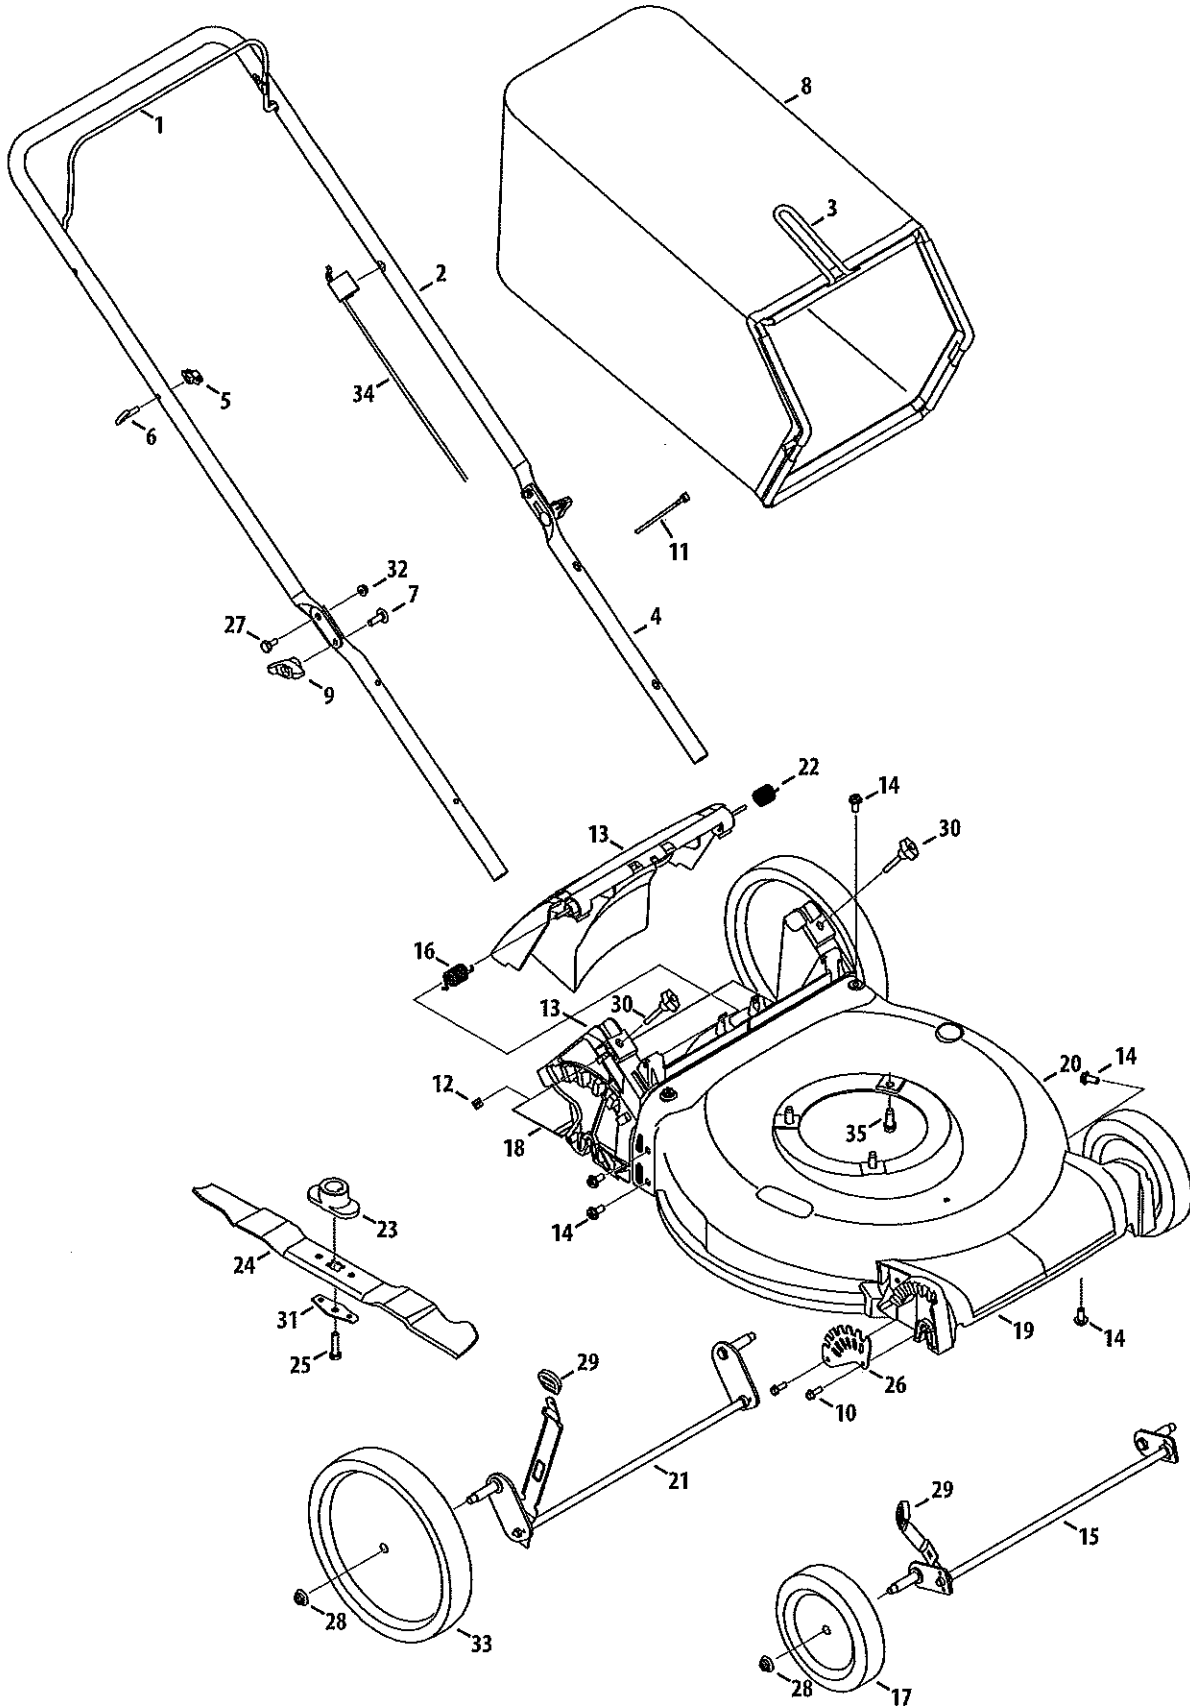

Model Series 11A/B-B1X

Model Series 11A/B-B1X

Ref No.	Part Number	Description	Ref No.	Part Number	Description
1	747-05184D	Blade Control	18	731-07203	Trail Shield
2	749-04680B	Upper Handle	19	731-07078A	Front Cover
	749-04681B	Upper Handle, Adjustable		731-09618	Front Cover
3	647-04271	Grass Catcher Frame	20	787-01870B	Deck - 21"
4	749-04608A	Lower Handle	21	911-04144B	Rear Axle Assembly
5	720-0279	Wing Nut	22	732-05062A	Torsion Spring - LH
6	710-1205	Rope Guide	23	748-0376E	Blade Adapter
7	710-04998	Carriage Screw ,5/16-18		748-04096	Blade Adapter, 25mm x 1.19
8	764-04077B	Grass Bag	24	942-0741A	Mulching Blade
	664-05065	Grass Bag, Remington	25	710-1044	Screw , 3/8-24 x 1.50
9	720-04122	Wing Knob	26	787-01818A	Front Height Adjuster Plate
10	710-0895	Screw, 1/4-15 x .750	27	738-04419A	Sldr. Screw, .375 x .126 x 1/4-20
11	725-0157	Cable Tie	28	712-04217	Flange Lock Nut, 3/8-16
12	712-04222	Nut, Sq., 1/4-20	29	720-04130	Adjustment Lever Knob
13	631-04369A	Rear Discharge Door Assembly	30	720-05066A	Wing Nut
	631-04567A	Door Assembly, International	31	736-0524B	Blade Bell Support
14	710-04995A	Screw, 5/16-14 x .750	32	712-04064	Nut, Flange Lock, 1/4-20
15	911-04143B	Front Axle Assembly	33	634-04625	Rear Wheel
	911-05022	Front Axle Assembly	34	946-04661A	Control Cable
16	732-05061A	Torsion Spring - RH		946-1130	Control Cable, 40.00"
17	734-04562	Front Wheel Gray, 7"		946-04703A	Control Cable, 48"
	734-04563	Font Wheel Gray, 8"	35	710-04683B	TT Sems Screw, 3/8-16 x 1.0

† If Equipped

Attachments & Accessories

Part Number	Description	Part Number	Description
490-850-0005	Blade Removal Tool	490-241-0034	Garage Floor Mat
SPW-134	Spark Plug Wrench	490-850-0012	Mower Kick Stand
490-850-0008	Oil Siphon	490-290-0012	Mower Cover
490-850-0016	Side Discharge Blower	490-900-0062	Non-Stick Mower Deck Spray
490-850-0015	Cargo Carrier		