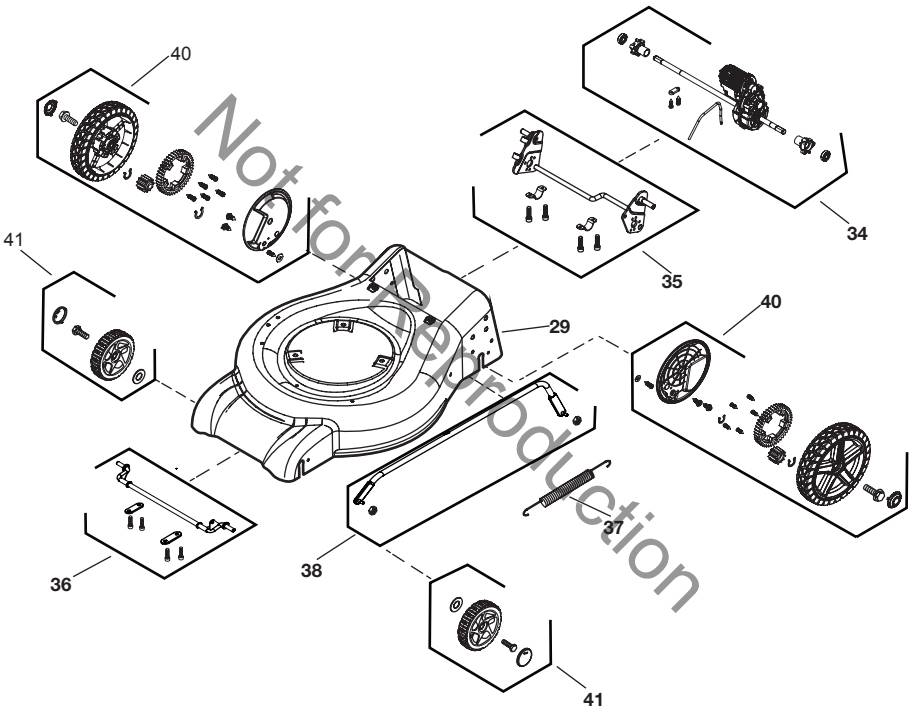

EXPLODED VIEW

PARTS LIST

REF	PART #	DESCRIPTION	QTY	NOTE
1	84004167	PANEL ASSEMBLY	1	
2	84002043	KIT, Upper Handle	1	
3	84001954	KIT, Slides	1	
4	84004170	KIT, Lower Handle	2	
5	84001929	KIT, Knob, Lower Handle	1	
6	84001930	KIT, Hardware, Lower Handle	1	
22	771605	KIT, Inverted switch	1	
25	770180	KIT, Height Adjust	1	
26	-----	HEIGHT ADJUST, Right	1	Order Wholegood
27	-----	HEIGHT ADJUST, Left	1	Order Wholegood
39	84004189	KIT, Grass Bagger	1	
42	84002074	KIT, Drive Cable	1	
43	84002070	KIT, Control Knob	1	
44	84001635	KIT, Slides	1	
45	84002071	KIT, Start Button	1	
46	84002072	SWITCH, Operator Presence	1	
47	84002073	SWITCH, Speed Control	1	

EXPLODED VIEW

PARTS LIST

REF	PART #	DESCRIPTION	QTY	NOTE
29	-----	LAWN MOWER DECK	1	Order Wholegood
34	84004185	KIT, Gearbox	1	
35	-----	KIT, Rear Axle	1	Order Wholegood
36	84004187	KIT, Front Axle	1	
37	84001935	SPRING, Height Adjust	1	
38	-----	HEIGHT ADJUST ASSEMBLY	1	Order Wholegood
40	84004190	KIT, Rear Wheel	2	
41	770188	KIT, 8" Wheel	2	