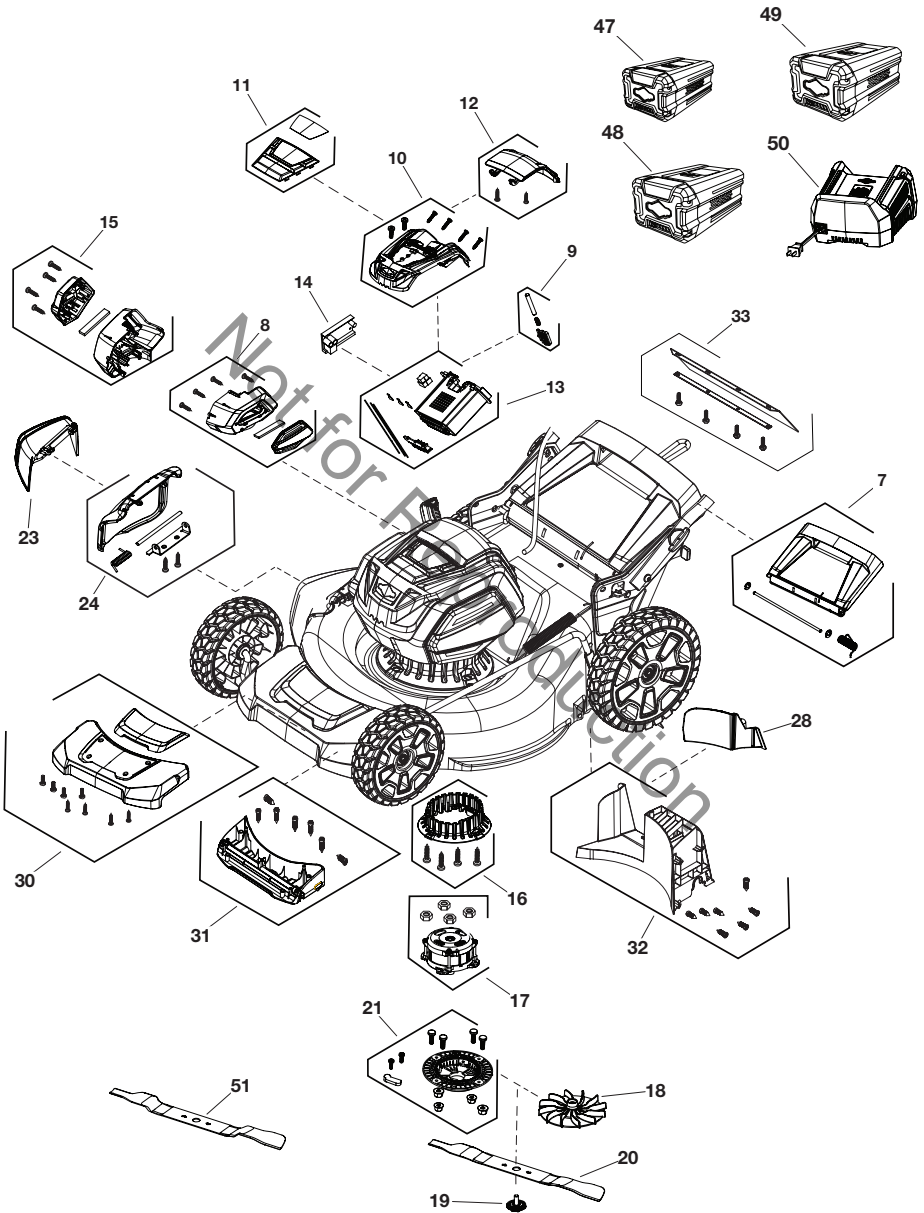

EXPLODED VIEW

PARTS LIST

REF	PART #	DESCRIPTION	QTY	NOTE
7	771427	KIT, Rear Cover	1	
8	771443	KIT, Left Cover	1	
9	770202	KIT, Release Lever	1	
10	771439	KIT, Battery Cover	1	
11	771468	KIT, Decorative Cover	1	
12	771440	KIT, Top Cover	1	
13	771469	KIT, Battery Compartment	1	
14	84004173	KIT, Circuit Board	1	
15	770197	KIT, Right Cover	1	
16	771466	KIT, Base	1	
17	-----	MOTOR ASSEMBLY	1	Order Wholegood
18	771450	KIT, Fan	1	
19	84003533	KIT, Bolt	1	
20	771451	KIT, Blade	1	
21	771767	KIT, Motor Base	1	
23	771455	KIT, Deflector	1	
24	84004179	COVER, Mulching	1	
28	771431	MULCH PLUG	1	
30	84004181	KIT, Top Cover	1	
31	84004182	KIT, Bottom Cover	1	
32	-----	BAFFLE, Rear	1	Order Wholegood
33	84004184	KIT, Rear Deflector	1	
47	1760266	* BATTERY, 2.0, 82V NA	1	(Optional)
48	1760265	* BATTERY, 4.0, 82V NA	1	(Optional)
49	1760967	* BATTERY, 5.0, 82V NA	1	(Optional)
50	1760263	CHARGER, Battery, NA	1	(Optional)
51	84004202	BLADE, Mulching, 19"	1	(Optional)
	770294	REMOTE BELT FOR BATTERY	1	(Optional)

EXPLODED VIEW

PARTS LIST

REF	PART #	DESCRIPTION	QTY	NOTE
1	84004167	PANEL ASSEMBLY	1	
2	84002043	KIT, Upper Handle	1	
3	84001954	KIT, Slides	1	
4	84004170	KIT, Lower Handle	2	
5	84001929	KIT, Knob, Lower Handle	1	
6	84001930	KIT, Hardware, Lower Handle	1	
22	771605	KIT, Inverted switch	1	
25	770180	KIT, Height Adjust	1	
26	-----	HEIGHT ADJUST, Right	1	Order Wholegood
27	-----	HEIGHT ADJUST, Left	1	Order Wholegood
39	84004189	KIT, Grass Bagger	1	
42	84002074	KIT, Drive Cable	1	
43	84002070	KIT, Control Knob	1	
44	84001635	KIT, Slides	1	
45	84002071	KIT, Start Button	1	
46	84002072	SWITCH, Operator Presence	1	
47	84002073	SWITCH, Speed Control	1	