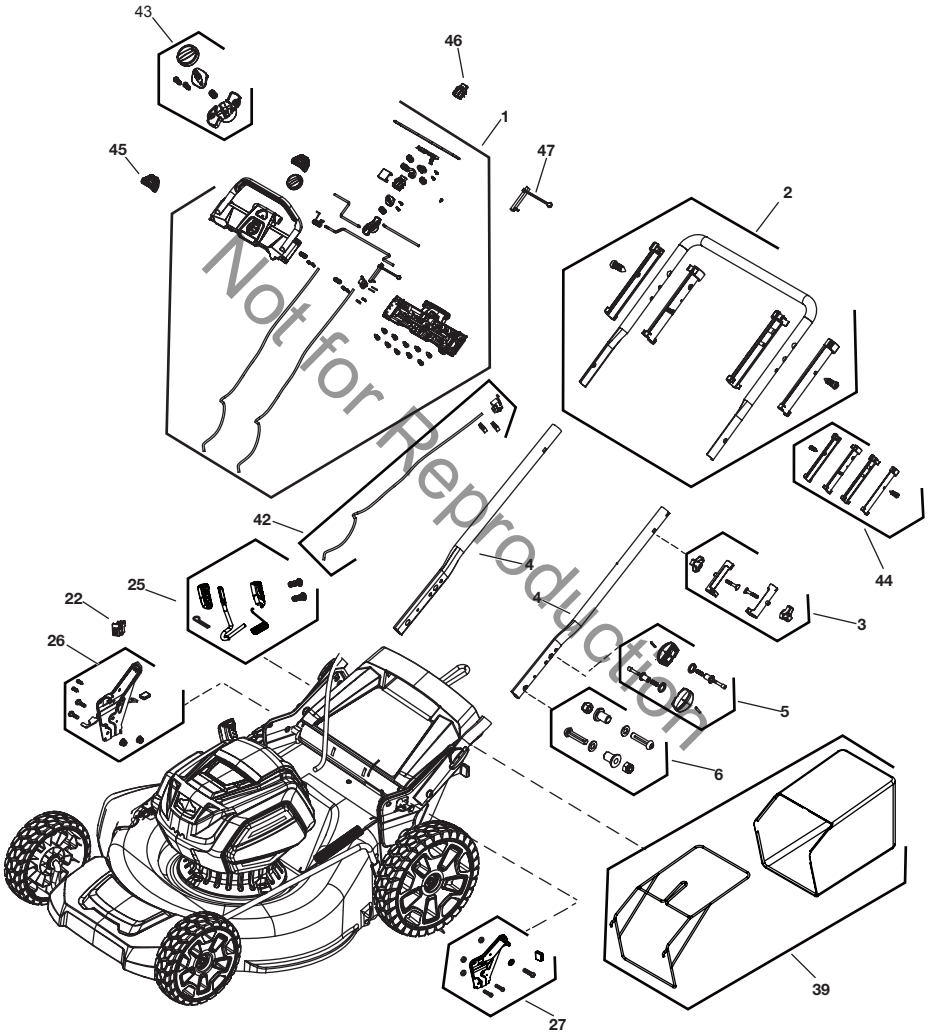

EXPLODED VIEW

PARTS LIST

REF	PART #	DESCRIPTION	QTY	NOTE
7	771427	KIT, Rear Cover	1	
8	771443	KIT, Left Cover	1	
9	770202	KIT, Release Lever	1	
10	771439	KIT, Battery Cover	1	
11	771468	KIT, Decorative Cover	1	
12	771440	KIT, Top Cover	1	
13	771469	KIT, Battery Compartment	1	
14	84004173	KIT, Circuit Board	1	
15	770197	KIT, Right Cover	1	
16	771466	KIT, Base	1	
17	-----	MOTOR ASSEMBLY	1	Order Wholegood
18	771450	KIT, Fan	1	
19	84003533	KIT, Bolt	1	
20	771451	KIT, Blade	1	
21	771767	KIT, Motor Base	1	
23	771455	KIT, Deflector	1	
24	84004179	COVER, Mulching	1	
28	771431	MULCH PLUG	1	
30	84004181	KIT, Top Cover	1	
31	84004182	KIT, Bottom Cover	1	
32	-----	BAFFLE, Rear	1	Order Wholegood
33	84004184	KIT, Rear Deflector	1	
47	1760266	* BATTERY, 2.0, 82V NA	1	(Optional)
48	1760265	* BATTERY, 4.0, 82V NA	1	(Optional)
49	1760967	* BATTERY, 5.0, 82V NA	1	(Optional)
50	1760263	CHARGER, Battery, NA	1	(Optional)
51	84004202	BLADE, Mulching, 19"	1	(Optional)
	770294	REMOTE BELT FOR BATTERY	1	(Optional)

EXPLODED VIEW

PARTS LIST

REF	PART #	DESCRIPTION	QTY	NOTE
1	84004167	PANEL ASSEMBLY	1	
2	84002043	KIT, Upper Handle	1	
3	84001954	KIT, Slides	1	
4	84004170	KIT, Lower Handle	2	
5	84001929	KIT, Knob, Lower Handle	1	
6	84001930	KIT, Hardware, Lower Handle	1	
22	771605	KIT, Inverted switch	1	
25	770180	KIT, Height Adjust	1	
26	-----	HEIGHT ADJUST, Right	1	Order Wholegood
27	-----	HEIGHT ADJUST, Left	1	Order Wholegood
39	84004189	KIT, Grass Bagger	1	
42	84002074	KIT, Drive Cable	1	
43	84002070	KIT, Control Knob	1	
44	84001635	KIT, Slides	1	
45	84002071	KIT, Start Button	1	
46	84002072	SWITCH, Operator Presence	1	
47	84002073	SWITCH, Speed Control	1	