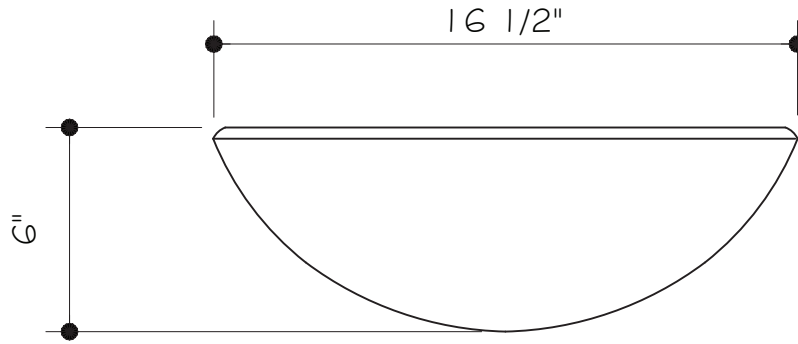

Glass Round Vessel Bathroom Sink in Titanium Gray
VG07050

MEASUREMENTS	
Overall Diameter	16 1/2"
Overall Height	9"
Sink Hole Diameter	1 3/4"

PRODUCT FEATURES
<ul style="list-style-type: none"> • 1 3/4" drain opening • Handmade Sink • Scratch resistant • Solid tempered glass construction • Above counter installation • Protected by VIGO's Limited Lifetime Warranty

FRONT VIEW

TOP VIEW

NOTE: DRILL HOLL SIZE IN CONTERTOP $\phi 1 \frac{3}{4}$ "
GLASS THICKNESS $\frac{1}{2}$ "
GLASS DIAMETER AND HEIGHT MAY VARY UP TO $\frac{1}{2}$ "