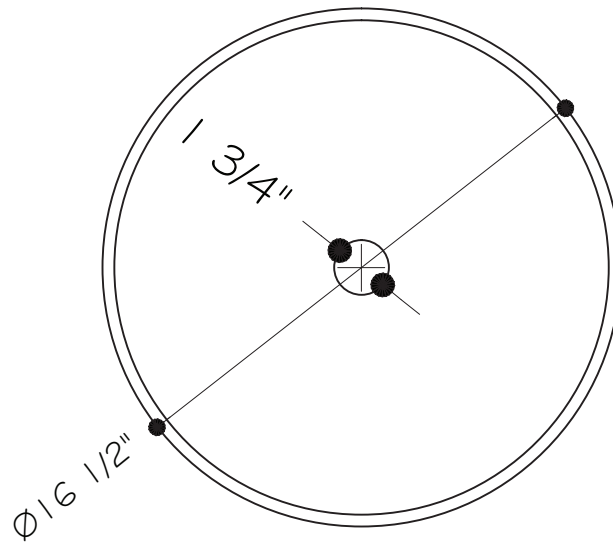

Glass Round Vessel Bathroom Sink in Titanium Gray
VG07050

MEASUREMENTS	
Overall Diameter	16 1/2"
Overall Height	9"
Sink Hole Diameter	1 3/4"

PRODUCT FEATURES
<ul style="list-style-type: none"> • 1 3/4" drain opening • Handmade Sink • Scratch resistant • Solid tempered glass construction • Above counter installation • Protected by VIGO's Limited Lifetime Warranty

FRONT VIEW

TOP VIEW

NOTE: DRILL HOLL SIZE IN CONTERTOP $\phi 1 \frac{3}{4}$ "
GLASS THICKNESS $\frac{1}{2}$ "
GLASS DIAMETER AND HEIGHT MAY VARY UP TO $\frac{1}{2}$ "