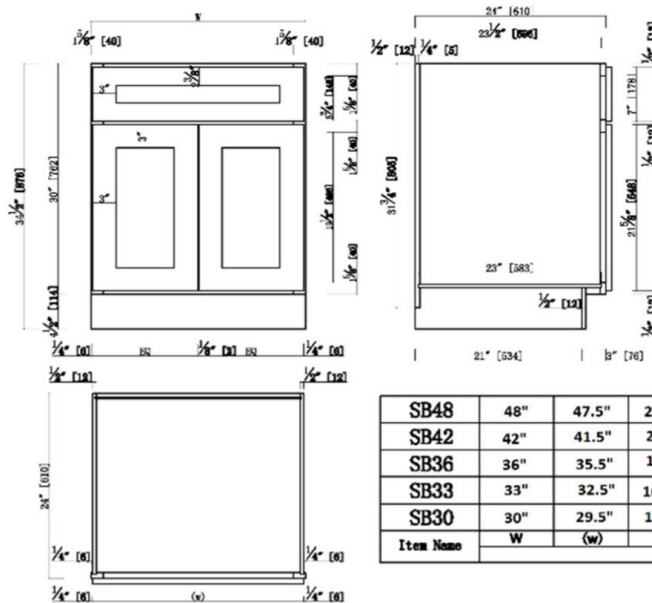

Brookings Fully Assembled Shaker Sink Base Kitchen Cabinet 42x34.5x24

White

SPECIFICATIONS

MATERIAL CONSTRUCTION:	Wood
WOOD SPECIES:	Maple
ASSEMBLED DIMENSIONS:	34.5" H x 42" L x 24" D
ASSEMBLED WEIGHT:	102 lbs.
KITCHEN CABINET TYPE:	Base
MOUNTING TYPE:	Floor Mount
CONSTRUCTION TYPE:	Face Frame
HINGE STYLE:	Soft Close
DOOR STYLE:	2 HDF shaker doors
NUMBER OF DRAWERS:	0
DRAWER DIMENSIONS 1:	N/A
DRAWER DIMENSIONS 2:	N/A
DRAWER DIMENSIONS 3:	N/A
DWR BOX MATERIAL:	N/A
DWR CONSTRUCTION:	N/A
DWR GLIDE:	
FAKE DWR QTY:	1
FAKE DWR LOCATION:	Center

NUMBER OF SHELVES:	0
SHELF STYLE:	N/A
ADJUSTIBLE SHELVES:	N/A
SHELF ADJUSTIBILITY INCREMENTS:	N/A
SHELF DIMENSIONS:	N/A" W x N/A" D
SHELF THICKNESS:	N/A
SHELF MATERIAL:	N/A
FACE FRAME MATERIAL:	Solid Maple
SIDES MATERIAL:	Plywood
BOTTOM MATERIAL:	Plywood
BACK PANEL MATERIAL:	Plywood
BACK BRACE MATERIAL:	Wood
TOE KICK INSET WIDTH:	3