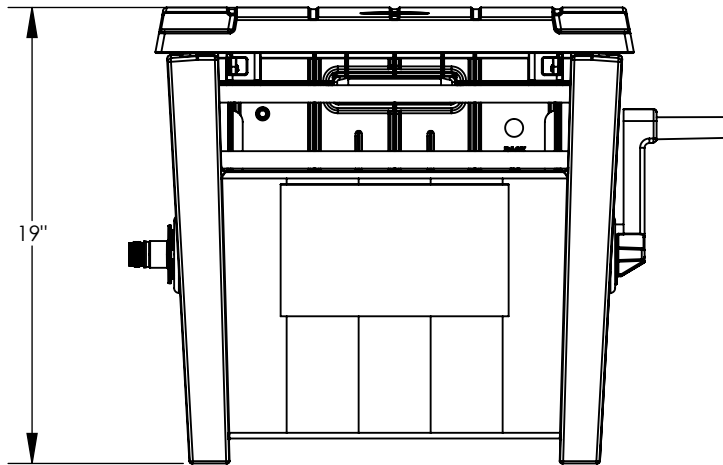

CPLFHH112

**5/8" DIAMETER
HOSE CAPACITY:**

175 FT.

**ALL DIMENSIONS ARE IN INCHES
UNLESS OTHERWISE SPECIFIED**