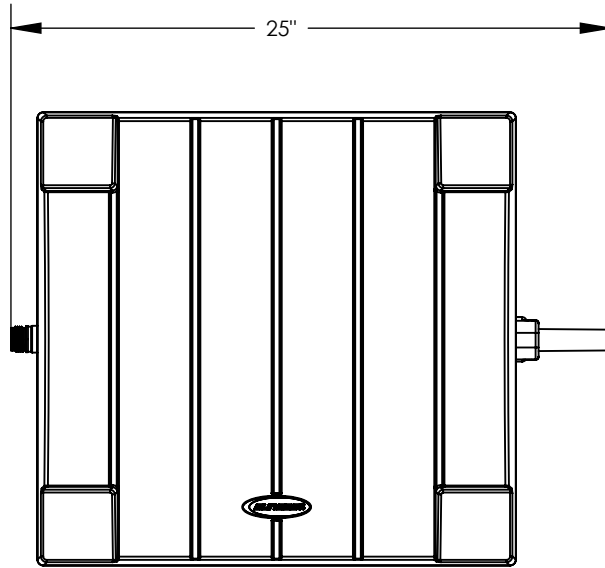

CPLFHH112

**5/8" DIAMETER
HOSE CAPACITY:**

175 FT.

**ALL DIMENSIONS ARE IN INCHES
UNLESS OTHERWISE SPECIFIED**