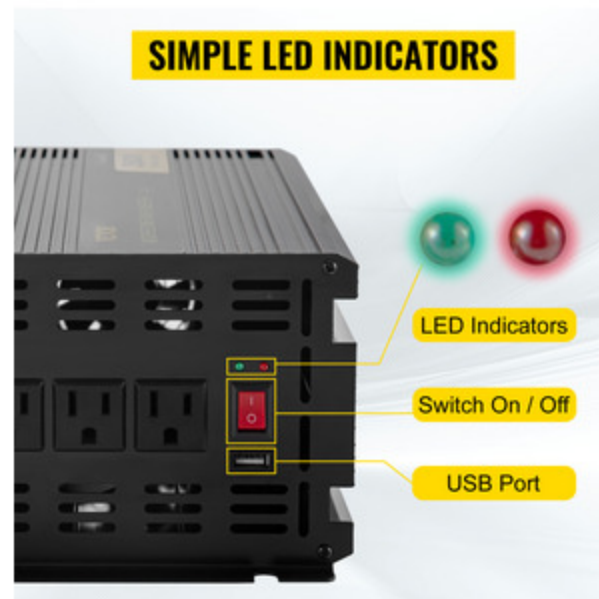

VEVOR®

TOUGH EQUIPMENT & TOOLS, PAY LESS

VEVOR® MODIFIED SINE WAVE POWER INVERTER

2500W DC 24V to AC 120V
LCD Remote Controller

2500W DC24V to AC120V Modified Sine Wave Inverter

This modified sine wave inverter features an aluminum alloy shell, LED indicator, intelligent cooling fan, multiple protection measures, and LCD remote controller. Our power inverter transforms DC power into AC power, widely used for Emergency, Camping, Car, Home, RV, Solar. It is suitable for powering larger devices such as home appliances, power tools, like a blender, refrigerator, etc.

Sturdy Aluminum Alloy

This power inverter is made of aluminum alloy material, which is able to resist oxidation, compression, vibration, and deformation. A slight drop or impact will not affect the internal parts.

SIMPLE LED INDICATORS

LED Indicators
Switch On / Off
USB Port

Clear LED Indicators

The LED indicators facilitate the user to observe the machine's regular operation more directly: charge, full, fault, power. An independent power switch is easy to control the inverter.