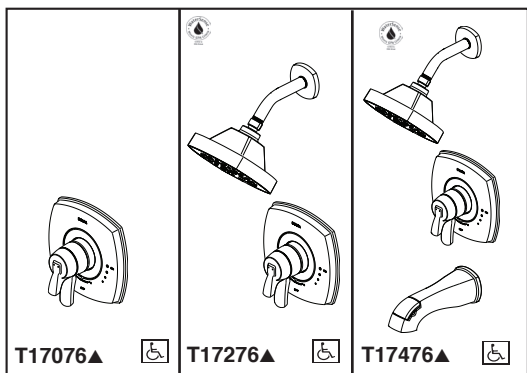

see what Delta can do^{SM}

TUB AND SHOWER FAUCET TRIM

- Stryke™ Bath Collection
- Valve Only (T17076)
- Shower Only (T17276)
- Tub/Shower (T17476)

FEATURES:

- Monitor® 17 Series thermostatic valve cartridge
- Five-setting H₂Okinetic® Technology shower head

STANDARD SPECIFICATIONS:

- Thermostatic wax element maintains the outlet temperature to ± 3.6 °F
- Max. 1.75 gpm @ 80 psi, 7.60 L/min @ 550 kPa.
- For use with MultiChoice® Universal rough valve body. (R10000 Series)
- Back-to-back installation capability.
- Lever volume control handle; temperature adjustment dial.
- Field adjustable to limit handle rotation into hot water zone.
- All parts replaceable from the front of the valve.
- Red/blue pad print temperature indicators on temperature adjustment dial.
- Stem extension kit RP77992 can be ordered to allow for an additional 1 3/4" wall thickness. RP77992 ships with chrome escutcheon screws.

WARRANTY

- Lifetime limited warranty on parts (other than electronic parts and batteries) and finishes: or, for commercial users, for 5 years from date of purchase.
- 5 year limited warranty on electronic parts (other than batteries); or, for commercial users, for 1 year from the date of purchase. No warranty is provided on batteries.

COMPLIES WITH:

- ASME A112.18.1 / CSA B125.1
- Indicates compliance to ICC/ANSI A117.1-Valve control only.
- EPA WaterSense®

Submitted Model No.: _____

Specific Features: _____