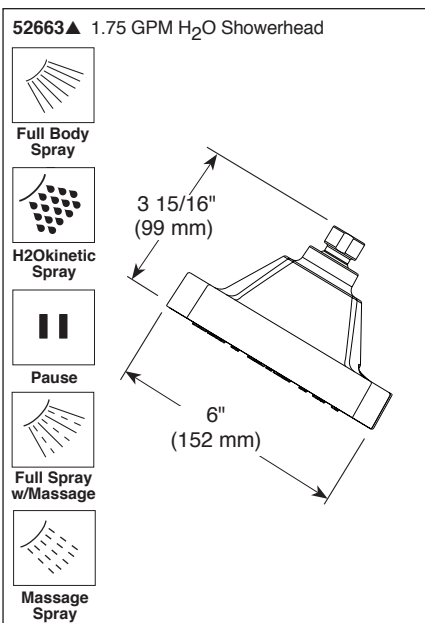

▲ Designate Proper Finish Suffix

Delta reserves the right (1) to make changes in specifications and materials, and (2) to change or discontinue models, both without notice or obligation. Dimensions are for reference only. See current full-line price book or www.deltafaucet.com for finish options and product availability.

DSP-B-T17076 Rev. A

Delta Faucet Company

55 E. 111th Street, Indianapolis, Indiana 46280
350 South Edgeware Road, St. Thomas, ON N5P 4L1
© 2018 Delta Faucet Company