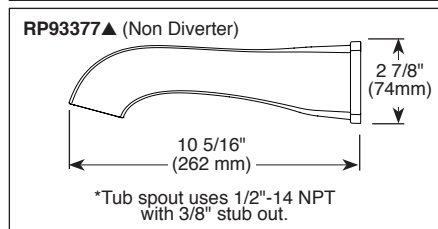

▲ Designate Proper Finish Suffix

Delta reserves the right (1) to make changes in specifications and materials, and (2) to change or discontinue models, both without notice or obligation. Dimensions are for reference only. See current full-line price book or www.deltafaucet.com for finish options and product availability.

DSP-B-T17076 Rev. A

Delta Faucet Company

55 E. 111th Street, Indianapolis, Indiana 46280
350 South Edgeware Road, St. Thomas, ON N5P 4L1
© 2018 Delta Faucet Company