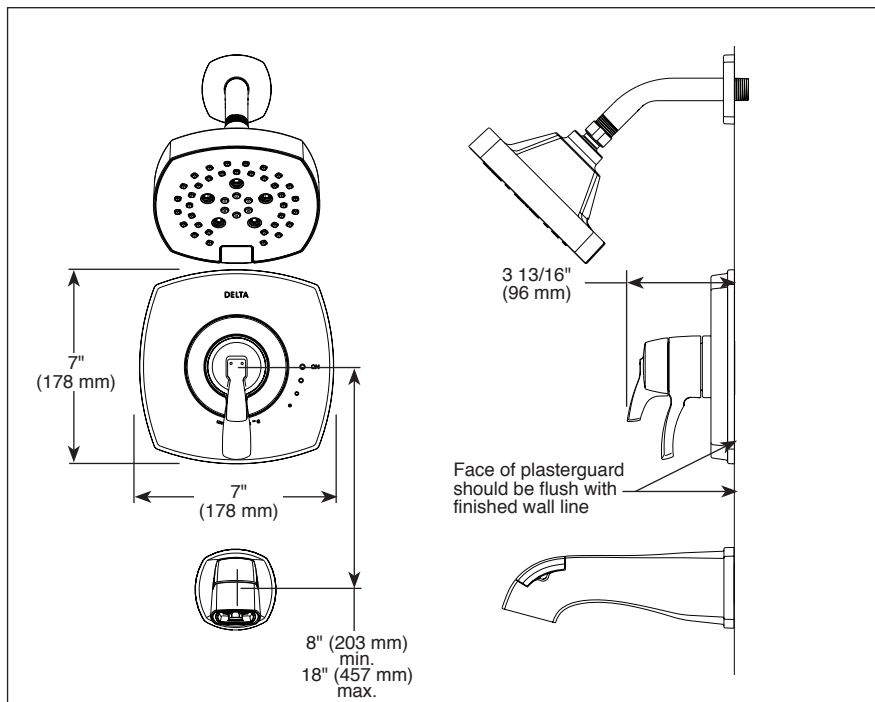

▲ Designate Proper Finish Suffix

Delta reserves the right (1) to make changes in specifications and materials, and (2) to change or discontinue models, both without notice or obligation. Dimensions are for reference only. See current full-line price book or www.deltafaucet.com for finish options and product availability.

DSP-B-T17076 Rev. A

Delta Faucet Company

55 E. 111th Street, Indianapolis, Indiana 46280
350 South Edgeware Road, St. Thomas, ON N5P 4L1
© 2018 Delta Faucet Company