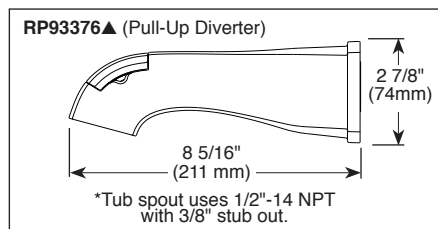

▲ Designate Proper Finish Suffix

Delta reserves the right (1) to make changes in specifications and materials, and (2) to change or discontinue models, both without notice or obligation. Dimensions are for reference only. See current full-line price book or www.deltafaucet.com for finish options and product availability.

DSP-B-T17076 Rev. A

Delta Faucet Company

55 E. 111th Street, Indianapolis, Indiana 46280
350 South Edgeware Road, St. Thomas, ON N5P 4L1
© 2018 Delta Faucet Company