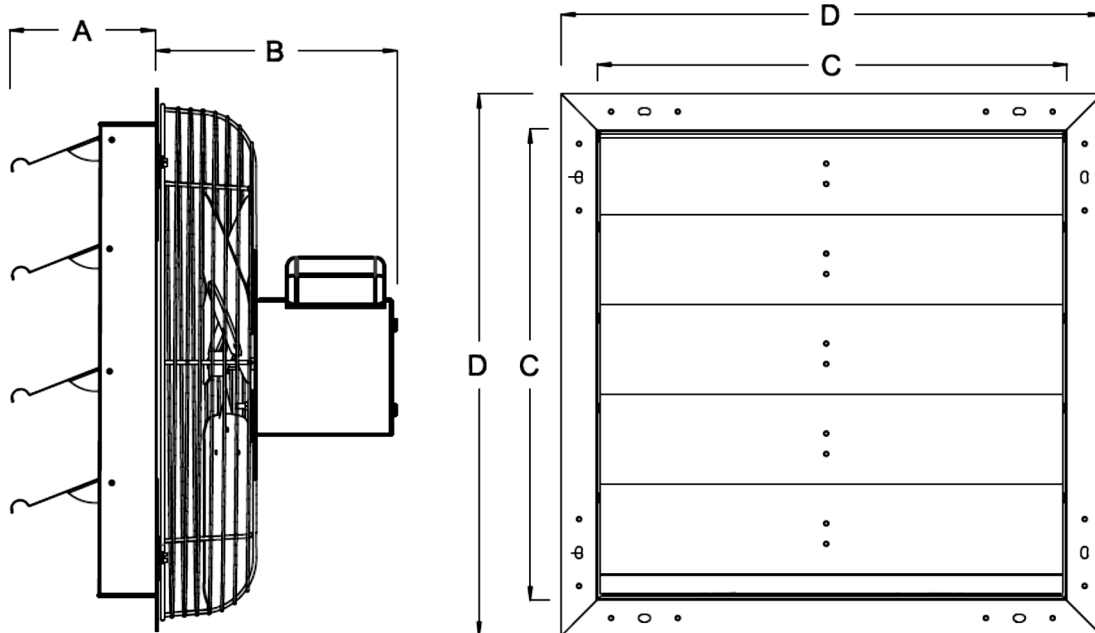

PN:	Dim. A	Dim. B	Dim. C	Dim. D	# Of Louvers
8SFV-H	5.75"	6.00"	8.00"	11.00"	2
10SFV-H	5.75"	6.00"	10.00"	13.00"	3
12SF3-H	5.75"	6.00"	12.00"	15.00"	3
12SFV-H	5.75"	6.00"	12.00"	15.00"	3
14SFV-H	5.75"	7.00"	14.00"	17.00"	4
16SF3-H	5.75"	6.00"	16.00"	19.00"	4
16SFV-H	5.75"	7.00"	16.00"	19.00"	4
18SFV-H	5.75"	7.00"	18.00"	21.00"	5
18SF-H	5.75"	11.00"	18.00"	21.00"	5
20SF3-H	5.75"	7.00"	20.00"	23.00"	5
20SFV-H	5.75"	11.00"	20.00"	23.00"	5
24SF2-H	5.75"	12.00"	24.00"	27.00"	6
24SFV-H	5.75"	12.00"	24.00"	27.00"	6
30SF8N240	5.75"	12.00"	30.00"	33.00"	8
36SF8N370	5.75"	13.00"	36.00"	39.00"	9

SHUTTER FAN ROUGH-IN DIMS

PN:	Height	Width
8SFV-H	8.50"	8.50"
10SFV-H	10.50"	10.50"
12SF3-H	12.50"	12.50"
12SFV-H	12.50"	12.50"
14SFV-H	14.50"	14.50"
16SF3-H	16.50"	16.50"
16SFV-H	16.50"	16.50"
18SF-H	18.50"	18.50"
18SFV-H	18.50"	18.50"
20SF3-H	20.50"	20.50"
20SFV-H	20.50"	20.50"
24SF2-H	24.50"	24.50"
24SFV-H	24.50"	24.50"
30SF8N240	30.50"	30.50"
36SF8N370	36.50"	36.50"