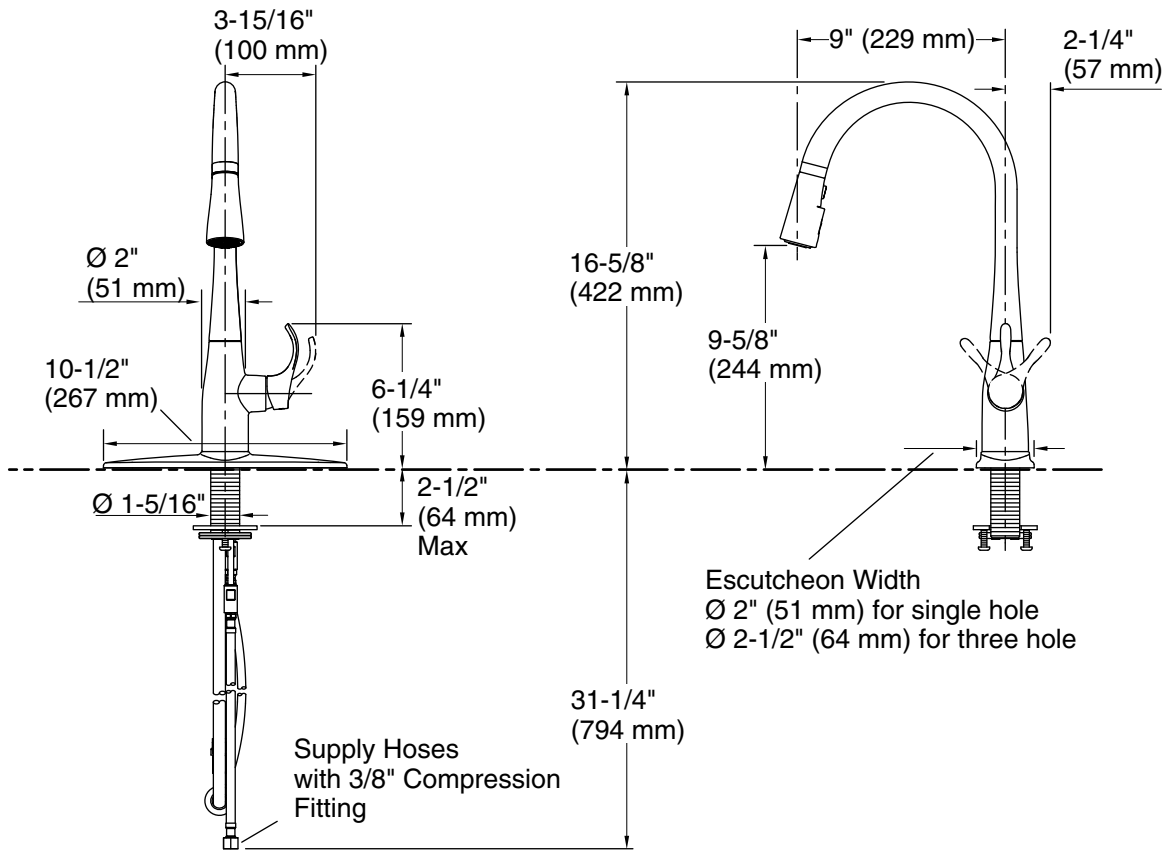

Optional Products/Accessories

1012715 Kitchen Faucet Deep Rough-In Kit

ADA

CSA B651

Codes/Standards

ASME A112.18.1/CSA B125.1
 NSF/ANSI/CAN 61
 NSF/ANSI/CAN 372
 All applicable US Federal and State material regulations
 DOE - Energy Policy Act 1992
 California Energy Commission (CEC)
 ADA
 ICC/ANSI A117.1
 CSA B651

Technical Information

All product dimensions are nominal.

Notes

Install this product according to the installation guide.

ADA compliant for faucet handles only.

ADA, CSA B651 compliant when installed to the specific requirements of these regulations.