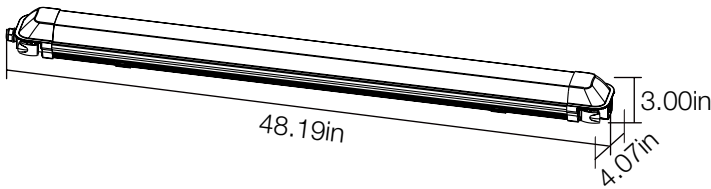

4ft LED Adjustable Color Temperature Vaportight

569021111
SKU# 1009342703

SPECIFICATIONS

Model Number	569021111
SKU	1009342703
OSMID	324238780
Power	38W
AC Voltage, Frequency	120-277V, 50/60Hz
Color Temp (nom.)	3000K/4000K/5000K
Operation Temp	-22°F ~ 113°F
CRI	80
Lumen Output (min.)	4500 lm
Dimming	NO
Lifetime Rating	L70/50000Hrs
Efficacy	118.4lm/watt

3000K 4000K 5000K

APPLICATIONS

Suitable for wet locations

HANGING

SURFACE MOUNT

PACKAGING

Weight (±0.5 lb)	3.42 lbs
Size (L x W x H) (±0.1 in)	48.19in x 4.07in x 3.00in
Box Dimensions	52.24in x 4.65in x 3.27in
Gross Weight	4.14 lbs
UPC	849489078564