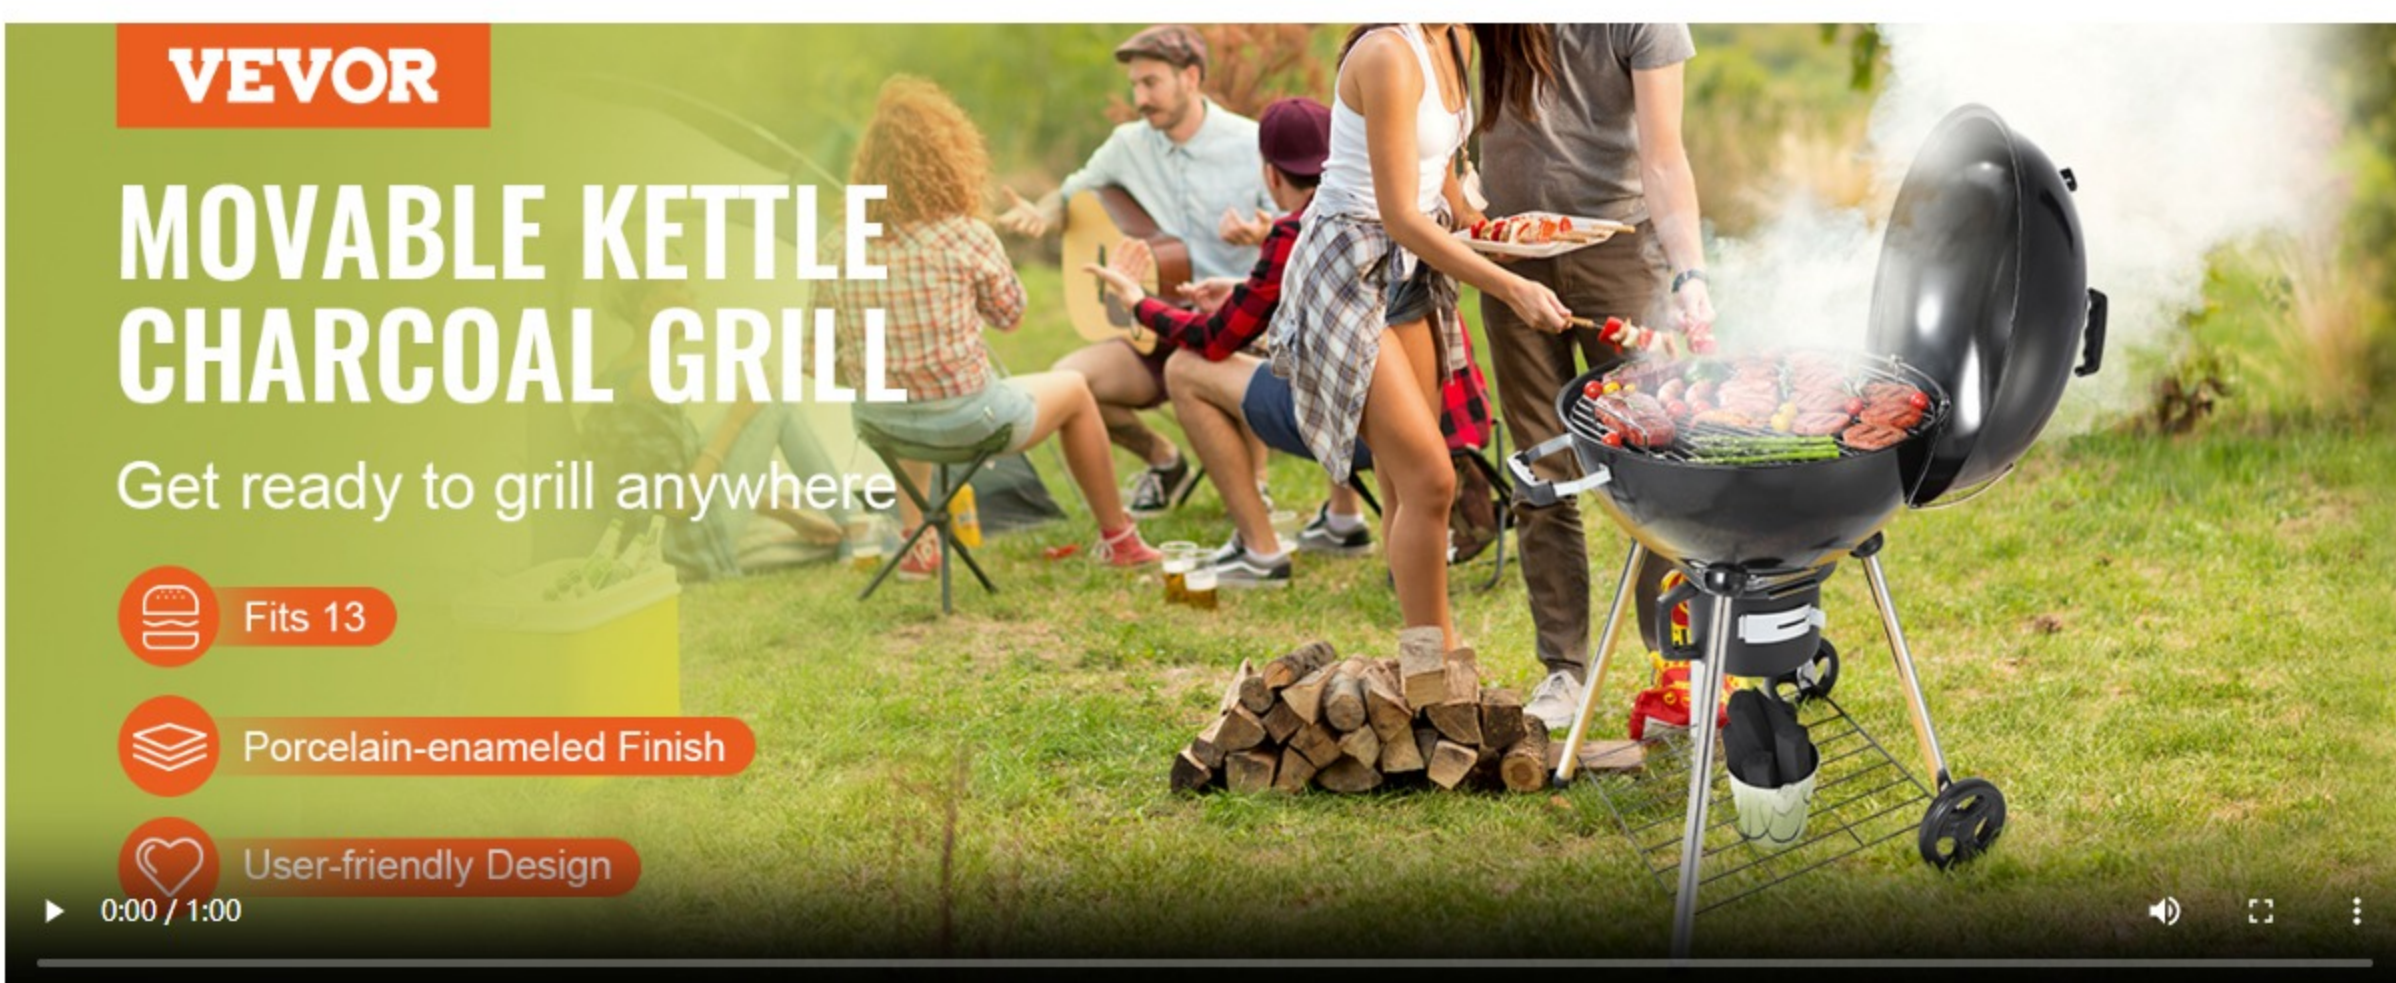

Experience the joy of outdoor cooking with the VEVOR grill!

VEVOR

MOVABLE KETTLE CHARCOAL GRILL

Get ready to grill anywhere

Fits 13

Porcelain-enameled Finish

User-friendly Design

▶ 0:00 / 1:00

Perfect for camping, backpacking, picnics, parties, beaches, and more. This grill retains the original flavor of your meats, giving you that delicious smoky, grilled taste you crave. Gather your family and friends, and enjoy a delectable feast wherever your adventures take you!