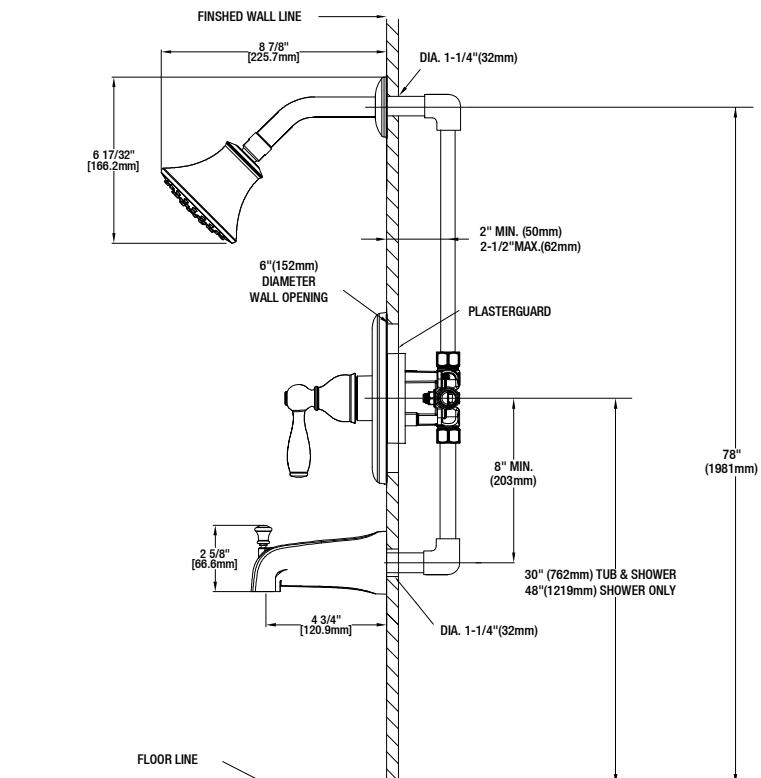

WARRANTY

- Limited Lifetime Warranty
- 3 Year Warranty for LED component

INSTALLATION DIMENSIONS

Glacier Bay reserves the right to make changes in specifications and materials and to change and discontinue models, both without notice or obligation. Dimensions are for reference only.