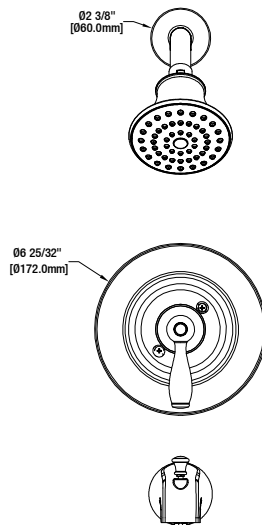

WARRANTY

- Limited Lifetime Warranty
- 3 Year Warranty for LED component

INSTALLATION DIMENSIONS

Glacier Bay reserves the right to make changes in specifications and materials and to change and discontinue models, both without notice or obligation. Dimensions are for reference only.