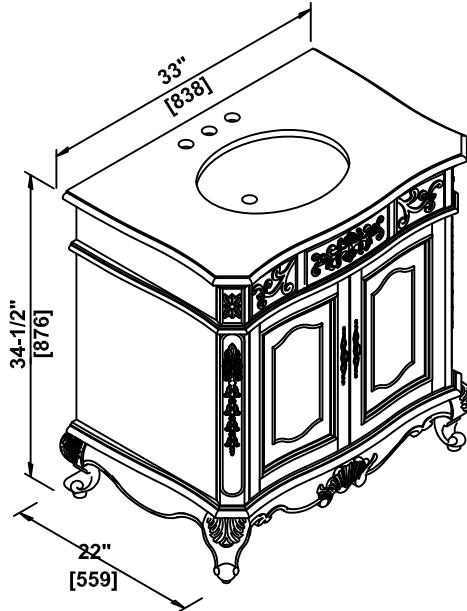

HOME DECORATORS COLLECTION

Winslow 33"Wx22"D vanity

Measures: inch [millimeter]