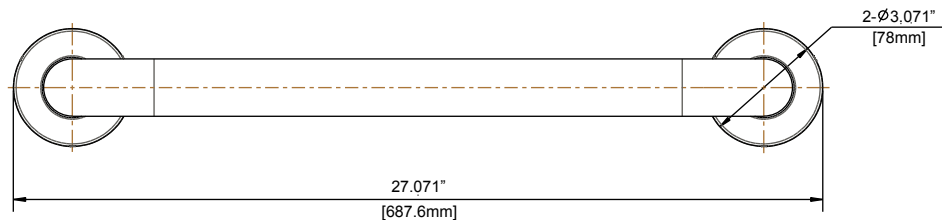

24 in.x1-1/2 in.Concealed Screw Grab Bar

MODEL	SKU #	FINISH
20135-0427D-24	304136376	Bronze
20135-040616-24	206767695	White

FEATURES

- 27.07"L x 3.07"W x 3.02"H
- WingIts compatible flange for stud-less installation (not included, model # TB-WINGIT-RES)
- Supports up to 500 lbs. with studs
- Concealed screw mount with brushed stainless steel finish
- Mounting hardware included
- ADA Compliant
- Limited Lifetime Warranty

INSTALLATION DIMENSIONS

Glacier Bay reserves the right to make changes in specifications and materials and to change and discontinue models, both without notice or obligation. Dimensions are for reference only.