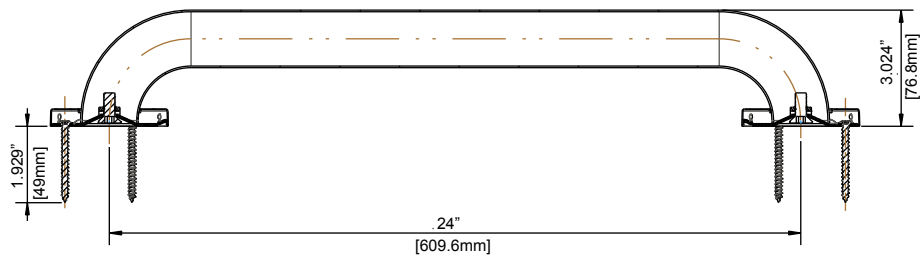

24 in.x1-1/2 in.Concealed Screw Grab Bar

MODEL	SKU #	FINISH
20135-0427D-24	304136376	Bronze
20135-040616-24	206767695	White

FEATURES

- 27.07"L x 3.07"W x 3.02"H
- WingIts compatible flange for stud-less installation (not included, model # TB-WINGIT-RES)
- Supports up to 500 lbs. with studs
- Concealed screw mount with brushed stainless steel finish
- Mounting hardware included
- ADA Compliant
- Limited Lifetime Warranty

INSTALLATION DIMENSIONS

Glacier Bay reserves the right to make changes in specifications and materials and to change and discontinue models, both without notice or obligation. Dimensions are for reference only.