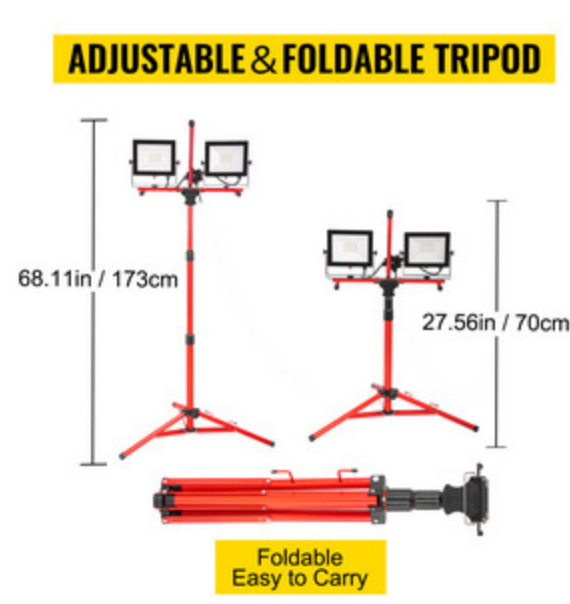

VEVOR®

TOUGH EQUIPMENT & TOOLS, PAY LESS

VEVOR Dual-head LED Work Light

Our LED Work Light is designed with 10000 Lumen dual bulbs, the high brightness can meet most work need. It is waterproof to be used outdoors in rainy days, easy to assemble, carry and can be used in your yard, home basement, garages, construction sites, and many other places.

IP65 Waterproof

The led tripod work light is IP65 class waterproofed, therefore it can be used in harsh environment like rainy days. The bulbs are sealed by two housings to keep out dust.

Adjustable & Foldable Tripod

The tripod stand's height extends from 27.6" / 700mm to 68.11" / 1730mm, you can use the tripod to lift the light for wider vision or fold the tripod for storage when it's not needed.

Easy to Operate

You can put the led light on the tripod to gain a higher view or detach from it for separate use, you can also rotate the light around vertically or horizontally to cover different area.

Wide Application

With two super bright light bulbs, our work light with stand can be widely used in most places, such as your yard, home basement, garages, construction sites, etc.

Specifications

- Model: 10000LM LED LIGHT
- Type of Bulb: LED
- Material: Iron + Aluminum
- Quantity: 2
- Luminous Flux: 10000 Lumen
- Color Temperature: 5000K
- Wattage: 100W
- Power Cord Length: 118" / 300 cm
- Waterproof Grade: IP65
- Color: Red
- Height: 27.6"-68.11" / 700-1730 mm
- Weight: 25.35 LBS / 11.5 KG