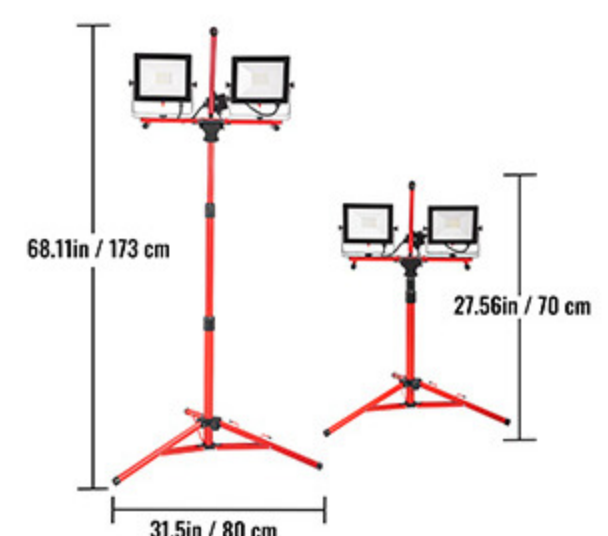

The tripod stand's height extends from 27.6" / 700mm to 68.11" / 1730mm, you can use the tripod to lift the light for wider vision or fold the tripod for storage when it's not needed.

Easy to Operate

You can put the led light on the tripod to gain a higher view or detach from it for separate use, you can also rotate the light around vertically or horizontally to cover different area.

Huge Convenience

The vial enables the light to stay leveled, the switches control the dual-head light bulbs independently; the handle helps you carry the item easily and the connecting device offers quick assembling.

Wide Application

With two super bright light bulbs, our work light with stand can be widely used in most places, such as your yard, home basement, garages, construction sites, etc.

Specifications

- Model: 10000LM LED LIGHT
- Type of Bulb: LED
- Material: Iron + Aluminum
- Quantity: 2
- Luminous Flux: 10000 Lumen
- Color Temperature: 5000K
- Wattage: 100W
- Power Cord Length: 118" / 300 cm
- Waterproof Grade: IP65
- Color: Red
- Height: 27.6"-68.11" / 700-1730 mm
- Weight: 25.35 LBS / 11.5 KG