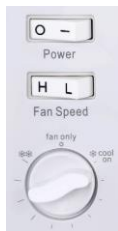

TECHNICAL SPECIFICATIONS

Model #	VWA05
Performance	
Cooling Capacity (BTUs/hr)	5000
CEER	11.0
Coverage	Up to 150 sq ft
Dehumidification (Pints/24 hours)	14.4
Refrigerant	R-32
Airflow (cfm) (High/Low)	110 - 129
Noise Level in dB(A)	50-54 dB(A)
Electrical	
Voltage / Freq / Amps	115V / 60Hz, 5A* / 4A
Plug Type / NEMA#	A / 5-15P
Watts – Cooling	450
Electrical Receptacle	115V/15A
Power Cord Length	6 feet
Control Features	
Thermostat Type	Adjustable Thermostat Mechanical Control
Fan Speeds	2
Display Type	No
Timer	No

Unit Features	
Chassis Type	Fixed
Air Deflection	4-Way
Air Discharge Type	Top
Washable Filter	Yes, easy access
Accessories	
Installation Kit	Yes, included
Remote Control	No
Approvals	
Safety	UL
Energy Star	No
Product Dimensions	
Unit Dimension WxHxD (inch)	16 x 11.8 x 13.1
Net Weight (lbs)	35.7
Product	
Parts & Labor	1 years
UPC	810088360565

Note:

*: Rated Amps(A) / accorded UL 60335 Safety

Product Images

Mechanical control