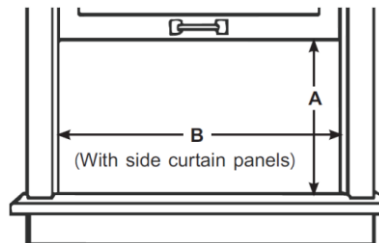

## Product Images

**Mechanical control**

**Window Opening**

A: 12.4" (31.6 cm) min

B: 22" (55.8 cm) – 37.8" (96 cm)