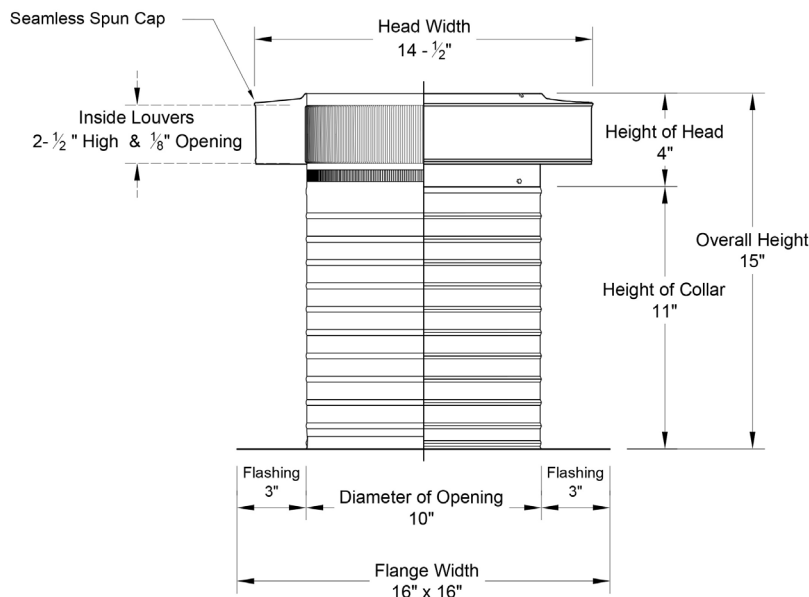

Active Ventilation Products Inc

800-Roof-Vent (766-3836) • 845-565-7770

roofvents.com • sales@roofvents.com

KV-10 Keepa Vent

A Spun Aluminum Gravity Ventilator

- For Flat Roof Attic Ventilation
- Removes excess heat in the summer and moisture in the winter
- Corrosion Resistant, Rust Free, Heavy Gauge Aluminum Vent that has a durable beaded edge
- Resistant to strong wind & prevents rain or deep snow entering
- Removable vent cap allows for an easy rubber boot installation for membrane roofs
- Inner vertical louvers keep out insects & animals
- Can be used to vent a bathroom and kitchen fans
- Used as Air intake or Exhaust (two-way roof vent)
- 5 year warranty

DIMENSIONS & SPECIFICATIONS OF THE KV-10

Pitch Capacity	
Min.	Max.
0/12	12/12
Net Free Vent Area (sq. inches) (sq. feet)	
78	.55
Application per Sq. Foot (1/150) (1/300)	
163	327
Weight	
4 lbs.	