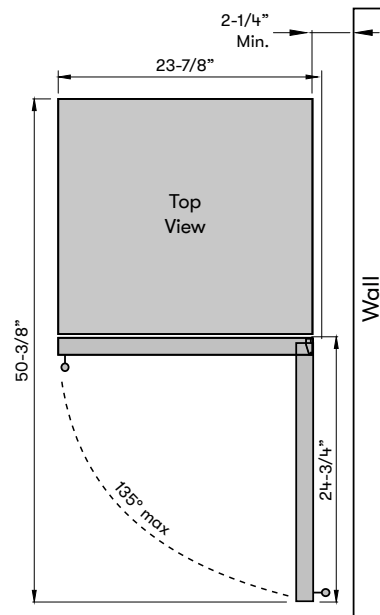

MODEL

Single Zone Wine Cooler PRB24F01AG

Size 24"
Dimensions 23-7/8"W x 69-5/8"H x 27-1/2"D
Weight 256lbs.
Installation Type Full Size / Built-in / Freestanding
Refrigerant Type R600a

FEATURES

Capacity 168 12oz bottles, 98 12oz cans, 19 bottles (750 ml)
Volume 15.7 cu/ft
Temperature Range 38° - 65° F
Sound Level 44 dBA
Door Finish 304-grade Stainless + Glass
Cabinet Finish Black
Interior Finish Black
Field-Reversible Door Yes
Zero-Clearance Door Hinge Yes
Door Glass Dual-pane, Low-e Argon-filled
Shelving 4 adjustable, transparent-gray glass shelves w/ airflow openings
1 full-extension stainless steel rollout bin
1 full-extension, black wood rack w/ stainless trim
1 extension, black wood rack w/ stainless trim
Controls Electronic Capacitive Touch
Lighting 3-Color LED
Cloud White, Deep Blue, Amber
Door Open Alarm Yes, after 3 minutes
Sabbath Mode Yes
Air Filtration Yes, w/ carbon filter
PreciseTemp™ Yes
Active Cooling Technology Yes
Vibration Dampening System Yes

AC POWER 115V, 60Hz at Max. 2.5A

OPTIONAL ACCESSORIES

Pro Handle Kit PRHAN-F001

WARRANTY 2 years parts, 2 years labor
5 years compressor

Transforming the Kitchen through Design, Discovery, and Care

Specifications subject to change, check zephyronline.com for up-to-date information.
Zephyr | 2277 Harbor Bay Parkway, Alameda, CA 94502 | 888.880.8368

JAN23.0101