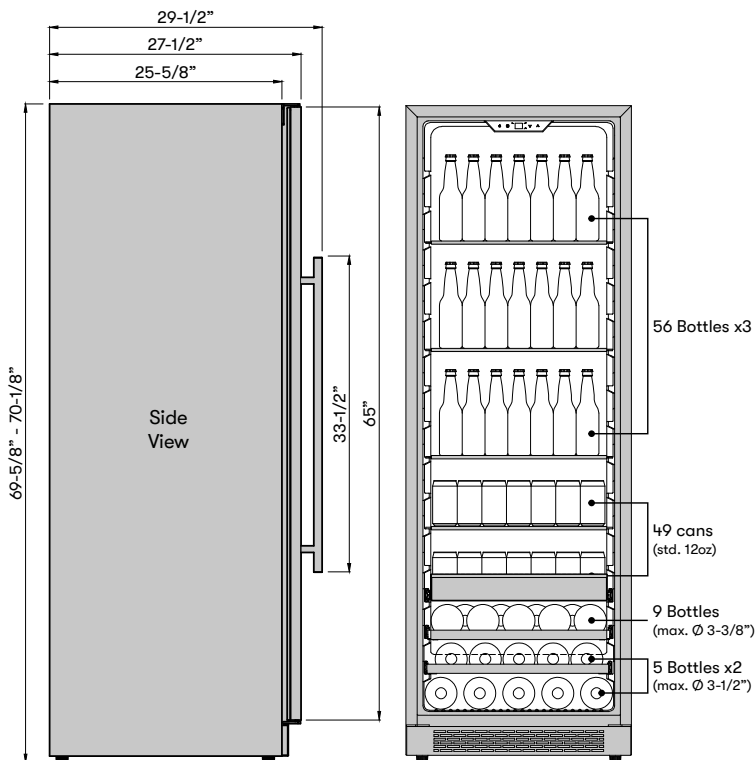

MODEL

Single Zone Wine Cooler PRB24F01AG

Size 24"
Dimensions 23-7/8"W x 69-5/8"H x 27-1/2"D
Weight 256lbs.
Installation Type Full Size / Built-in / Freestanding
Refrigerant Type R600a

FEATURES

Capacity 168 12oz bottles, 98 12oz cans, 19 bottles (750 ml)
Volume 15.7 cu/ft
Temperature Range 38° - 65° F
Sound Level 44 dBA
Door Finish 304-grade Stainless + Glass
Cabinet Finish Black
Interior Finish Black
Field-Reversible Door Yes
Zero-Clearance Door Hinge Yes
Door Glass Dual-pane, Low-e Argon-filled
Shelving 4 adjustable, transparent-gray glass shelves w/ airflow openings
1 full-extension stainless steel rollout bin
1 full-extension, black wood rack w/ stainless trim
1 extension, black wood rack w/ stainless trim
Controls Electronic Capacitive Touch
Lighting 3-Color LED
Cloud White, Deep Blue, Amber
Door Open Alarm Yes, after 3 minutes
Sabbath Mode Yes
Air Filtration Yes, w/ carbon filter
PreciseTemp™ Yes
Active Cooling Technology Yes
Vibration Dampening System Yes

AC POWER 115V, 60Hz at Max. 2.5A

OPTIONAL ACCESSORIES

Pro Handle Kit PRHAN-F001

WARRANTY 2 years parts, 2 years labor
5 years compressor

Transforming the Kitchen through Design, Discovery, and Care

Specifications subject to change, check zephyronline.com for up-to-date information.
Zephyr | 2277 Harbor Bay Parkway, Alameda, CA 94502 | 888.880.8368

JAN23.0101