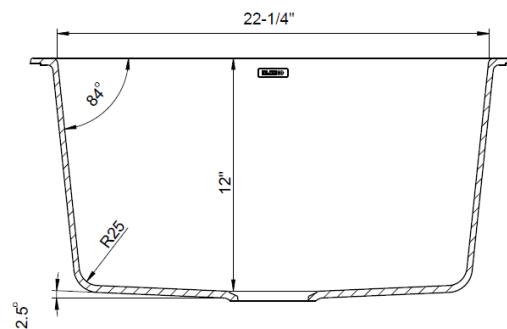

**JOB INFORMATION**

Job Name: \_\_\_\_\_

Contact: \_\_\_\_\_

Date Specified: \_\_\_\_\_

Specifier: \_\_\_\_\_

Contractor: \_\_\_\_\_

**NOMINAL DIMENSIONS**

Model 401922 shown

OVERALL	CUT OUT SIZE	BOWL DEPTH	DRAIN
25 X 22"	Template provided with approximate 1/8" reveal	12"	3-1/2"

DXF cutout templates available on our website.

**BLANCO AMERICA**

800.451.5782  
 www.blancoamerica.com