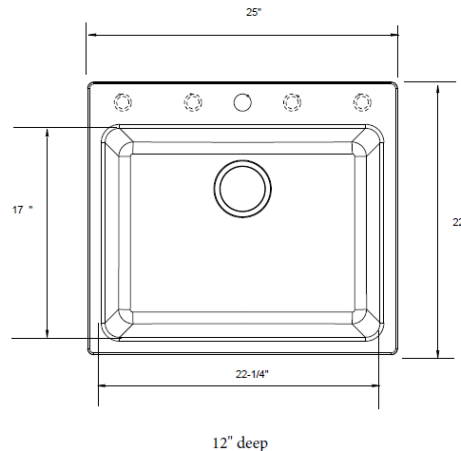

**JOB INFORMATION**

Job Name: \_\_\_\_\_

Contact: \_\_\_\_\_

Date Specified: \_\_\_\_\_

Specifier: \_\_\_\_\_

Contractor: \_\_\_\_\_

**NOMINAL DIMENSIONS**

Model 401922 shown

OVERALL	CUT OUT SIZE	BOWL DEPTH	DRAIN
25 X 22"	Template provided with approximate 1/8" reveal	12"	3-1/2"

DXF cutout templates available on our website.

**BLANCO AMERICA**

800.451.5782  
 www.blancoamerica.com