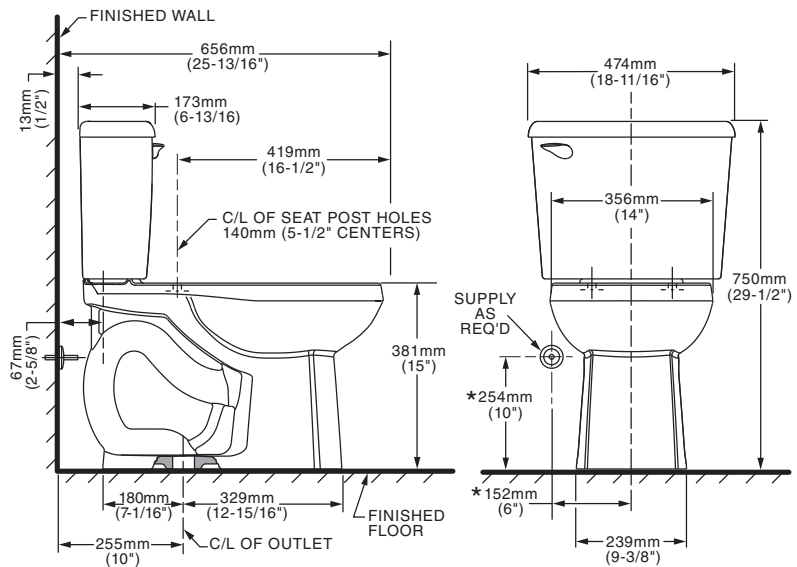

**COLONY® ROUND FRONT 10" ROUGH TOILET**

**221DB.004**

- Vitreous china
- Low consumption (6.0 Lpf/1.6 gpf)
- PowerWash® rim scrubs bowl with each flush
- Includes color match bowl caps
- 2" flush valve
- 2" trapway
- 10" (254mm) rough-in
- Generous 9" x 8" water surface area
- Color matched trip lever is supplied
- 2 year warranty

**3251D.101** Round Front Bowl

**4192B.004** Tank

**Nominal Dimensions:**

656 x 474 x 750mm  
(25-13/16" x 18-11/16" x 29-1/2")

Fixture only, seat and supply sold separately

**Compliance Certifications -**

**Meets or Exceeds the Following Specifications:**

- ASME A112.19.2-2008/CSA B45.1-08 for Vitreous China Fixtures

**NOTES:**

THIS TOILET IS DESIGNED TO ROUGH-IN AT A MINIMUM DIMENSION OF 254MM (10") FROM FINISHED WALL TO C/L OF OUTLET. SUPPLY NOT INCLUDED WITH FIXTURE AND MUST BE ORDERED SEPARATELY. \* DIMENSION SHOWN FOR LOCATION OF SUPPLY IS SUGGESTED.

**To Be Specified:**

- Color:  White  Bone  Linen
- Seat: American Standard #5322.011 "Rise and Shine" solid plastic closed front round seat with cover
- Supply with stop: