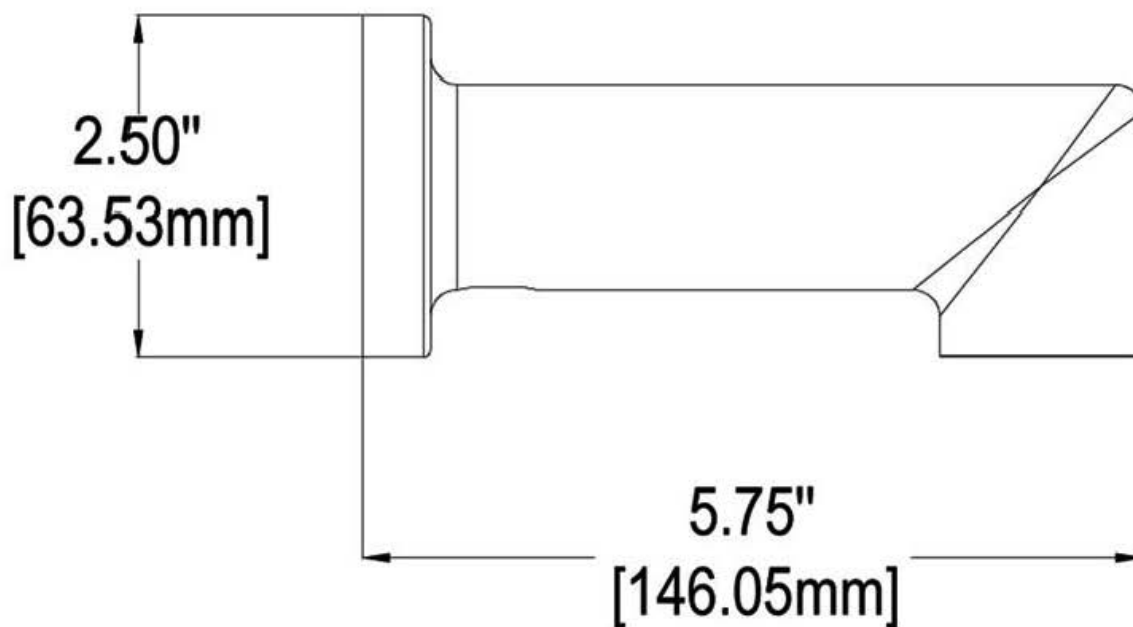

SPEAKMAN® S-1557

Neo™ Tub Spout

FEATURES:

- 1/2 in. copper slip-fit connection
- Metal construction

FINISH:

PC BN

WARRANTY:

- 1 Year Limited

DIMENSIONS:

NOTE: 1. All dimensions are in inches (millimeters) unless otherwise specified and are subject to change without notice.

Architect/Engineer Approval Space:

SPEAKMAN
400 ANCHOR MILL ROAD
NEW CASTLE, DE 19720