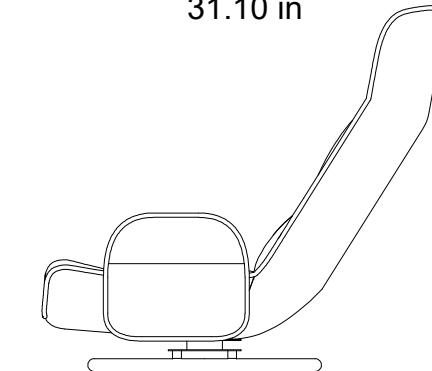

G203000301

N. W. : 8.9 kg

73.0 cm
28.74 in

108.0 cm
42.51 in

62.0 cm
24.40 in

79.0 cm
31.10 in

81.0 cm
31.88 in