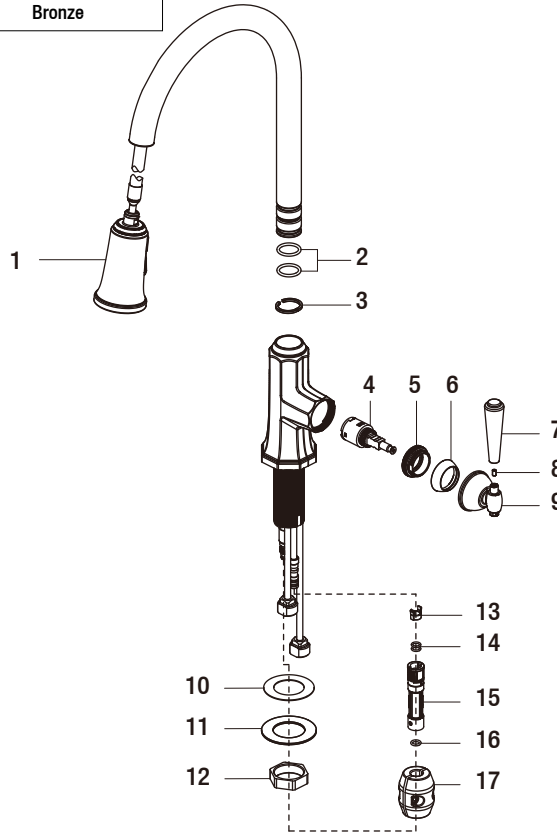

Replacement Parts List

Sentio Single-Handle Pull-Down Sprayer Kitchen Faucet in Bronze

MODEL	SKU #	FINISH
67070-4027H2	203549888	Bronze

Many replacement parts can be purchased online or at your local store. Please use the table below to identify the part SKU number needed, go to HOMEDEPOT.COM, and check for online and store availability. If you can't find the part you are looking for, please call 1-877-580-5682.

Part	Description	Part #	Internet SKU #	Store SKU #
1	Spray head & hose	RP3819327H2		
2	O-ring	RP60075		
3	Ring	RP60076		
4	Cartridge & screw	RP20054		
5	Bonnet	RP70582		
6	Cap	RP8018427H2		
7	Handle	RP1326927H2		
8	Screw	RP50029		
9	Handle seat	RP1714027H2		

Part	Description	Part #	Internet SKU #	Store SKU #
10	Plastic washer	RP64131		
11	Metal washer	RP64146		
12	Nut	RP56099		
13	Block	RP70421	206116636	
14	O-ring	RP60002		
15	Quick connect assembly	RP70429		
16	O-ring	RP60089		
17	Weights	RP70615		