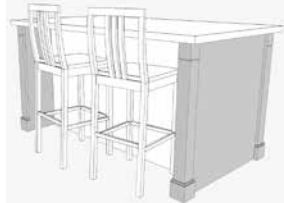

Build Custom Features

Stacked Crown

Universal Panel with
Edge Molding

Universal Panel with
Edge Molding

Wall Flex Cabinet 30" x 18"

Microwave Shelf

Organizer Cubes

This cabinet comes with the shelves and dividers you need to configure it your way. Our flex cabinets have finished matched interiors.

Wall Flex Cabinet 18" x 30"

Open Shelves

Organizer Cubes

The vertical cabinet matches the height of our 30" wall cabinets. Arrange the included shelves and dividers any way you want.

Decorative Island Panel Kit

Island with Seating

Base Depth Island

A great way to maximize storage or work space, island panels are a fast and easy way to build an island or a peninsula.

Finished Cabinetry Product Listing

Fully Assembled and Ready to Install