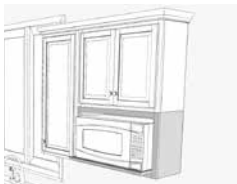

Build Custom Features

Stacked Crown

Universal Panel with
Edge Molding

Universal Panel with
Edge Molding

Wall Flex Cabinet 30" x 18"

Microwave Shelf

Organizer Cubes

This cabinet comes with the shelves and dividers you need to configure it your way. Our flex cabinets have finished matched interiors.

Wall Flex Cabinet 18" x 30"

Open Shelves

Organizer Cubes

The vertical cabinet matches the height of our 30" wall cabinets. Arrange the included shelves and dividers any way you want.

Decorative Island Panel Kit