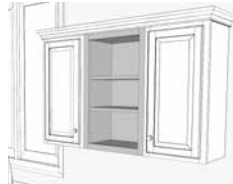

60" x 12"
Universal Panel

Square
Edge Molding

Span Open Spaces

Use Universal Panels to add affordable shelf space and accent storage in any room. Available in two sizes, they can be used in vertical or horizontal applications and combined with edge molding for a decorative accent.

Build Custom Features

Stacked Crown

Universal Panel with
Edge Molding

Universal Panel with
Edge Molding

Wall Flex Cabinet 30" x 18"

Microwave Shelf

Organizer Cubes

This cabinet comes with the shelves and dividers you need to configure it your way. Our flex cabinets have finished matched interiors.

Wall Flex Cabinet 18" x 30"

Open Shelves

Organizer Cubes

The vertical cabinet matches the height of our 30" wall cabinets. Arrange the included shelves and dividers any way you want.

Decorative Island Panel Kit