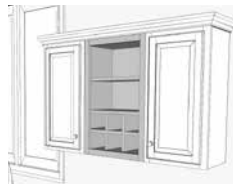

Build Custom Features

Stacked Crown

Universal Panel with
Edge Molding

Universal Panel with
Edge Molding

Wall Flex Cabinet 30" x 18"

Microwave Shelf

Organizer Cubes

This cabinet comes with the shelves and dividers you need to configure it your way. Our flex cabinets have finished matched interiors.

Wall Flex Cabinet 18" x 30"

Open Shelves

Organizer Cubes

The vertical cabinet matches the height of our 30" wall cabinets. Arrange the included shelves and dividers any way you want.

Decorative Island Panel Kit