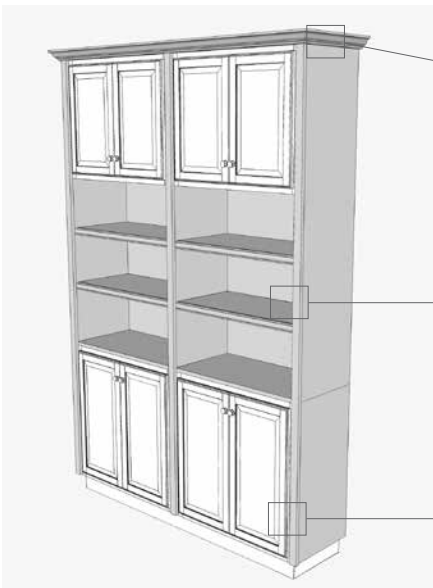

60" x 12"
Universal Panel

Square
Edge Molding

Span Open Spaces

Use Universal Panels to add affordable shelf space and accent storage in any room. Available in two sizes, they can be used in vertical or horizontal applications and combined with edge molding for a decorative accent.

Build Custom Features

Stacked Crown

Universal Panel with
Edge Molding

Universal Panel with
Edge Molding

Wall Flex Cabinet 30" x 18"

Microwave Shelf

Organizer Cubes

This cabinet comes with the shelves and dividers you need to configure it your way. Our flex cabinets have finished matched interiors.

Wall Flex Cabinet 18" x 30"

Open Shelves

Organizer Cubes

The vertical cabinet matches the height of our 30" wall cabinets. Arrange the included shelves and dividers any way you want.

Decorative Island Panel Kit