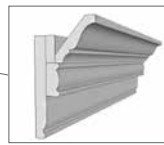

Add Custom Touches

With our Express Options® expanded product offering, there are plenty of ways to personalize your space.

Universal Panels and Molding

48" x 11-1/4"
Universal Panel

Decorative Edge
Molding

60" x 12"
Universal Panel

Square
Edge Molding

Span Open Spaces

Use Universal Panels to add affordable shelf space and accent storage in any room. Available in two sizes, they can be used in vertical or horizontal applications and combined with edge molding for a decorative accent.

Build Custom Features

Stacked Crown

Universal Panel with
Edge Molding

Universal Panel with
Edge Molding

Wall Flex Cabinet 30" x 18"

Microwave Shelf

Organizer Cubes

This cabinet comes with the shelves and dividers you need to configure it your way. Our flex cabinets have finished matched interiors.