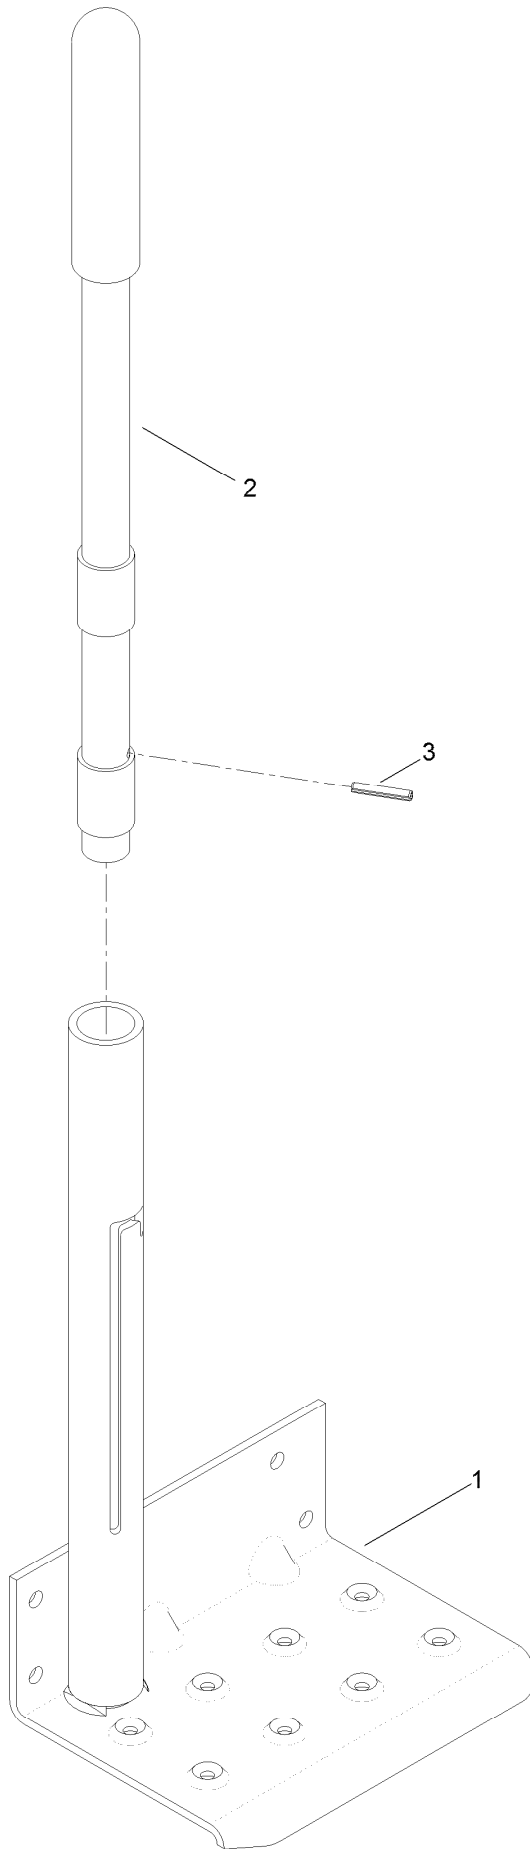

Parts Catalog

Assist Handle and Step Kit Riding Mower

Model No. 79339

Assist Handle and Step Kit

Assist Handle and Step Kit (continued)

<i>Ref.</i>	<i>Part Number</i>	<i>Qty.</i>	<i>Description</i>
1	121-0788-03	1	Handle-Lower
2	127-3291	1	Handle ASM
3	119-4033	1	Pin-Spring