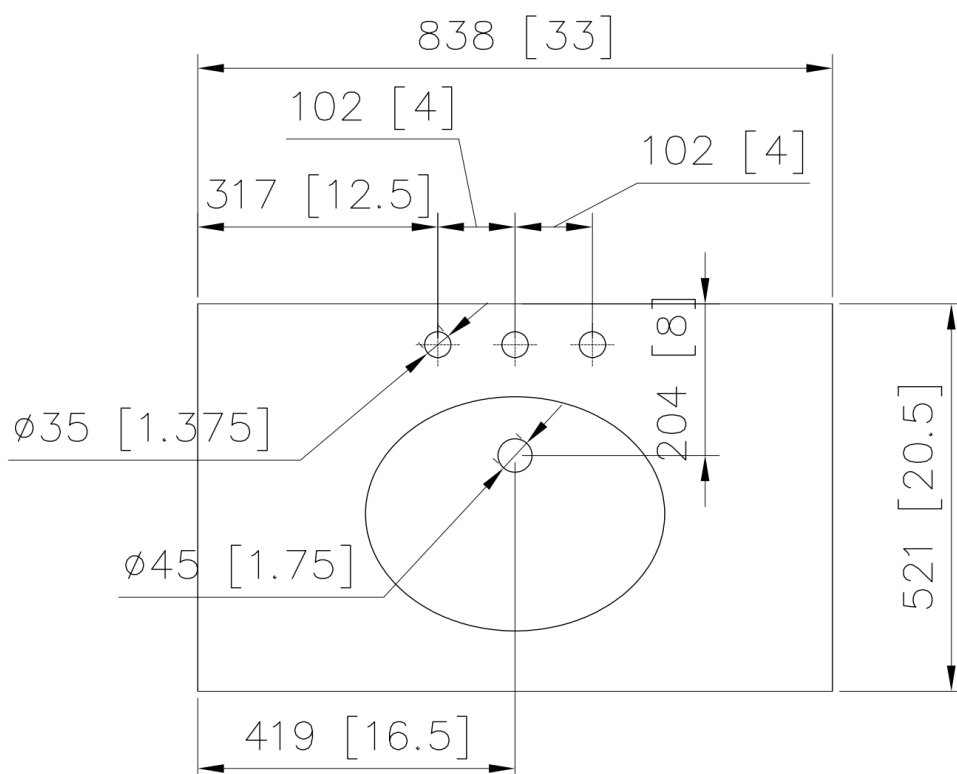

DIMENSIONS
DIMENSIONS
DIMENSIONES

**DIMENSIONS
DIMENSIONS
DIMENSIONES**

Installation Manual

- Carefully read the instructions before starting the installation.
- This vanity should be installed by an experienced plumber.
- Drain pipe and drain trap are not supplied. Connect to an existing drain pipe