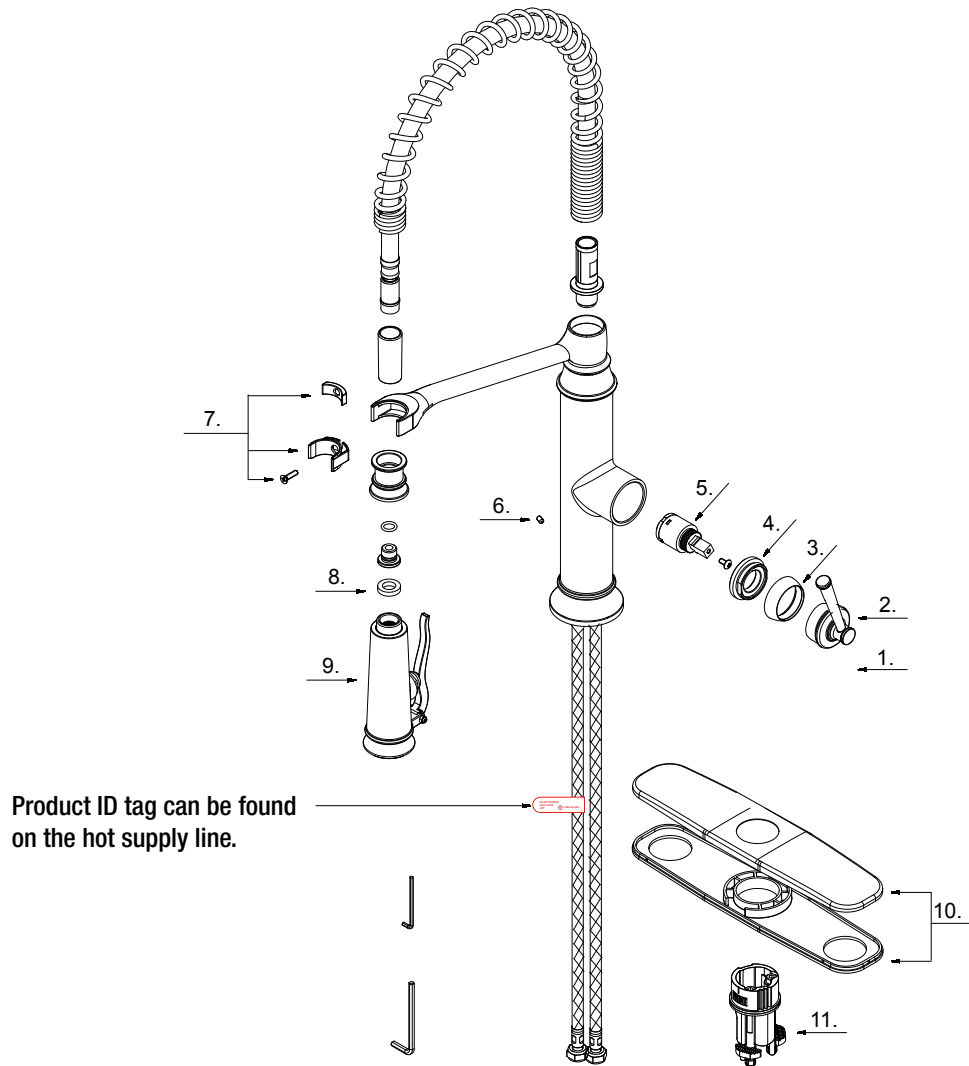

Linscott Single-Handle Coil Springneck Pull-Down Sprayer Kitchen Faucet

MODEL	OMSID	FINISH
FP1B4202CP	310617871	Chrome
FP1B4202ND	310617862	Stainless Steel
FP1B4202ORB	310617866	Oil Rubbed Bronze
FP1B4202BL	310617858	Matte Black

Part	Description	Part No.	Internet SKU	Store SKU
1	Set Screw (M5*4L)	A075210		
2	Metal Handle Assembly	A662A66		
3	Trim Ring	A103121		
4	Adjusting Ring	A104259		
5	Ceramic Disc Cartridge	A507906N-31		
6	Screw (M5 *8mm L)	A075208		

Part	Description	Part No.	Internet SKU	Store SKU
7	Magnetic Holder	A663B01		
8	Seal	A088093N		
9	Pull-Down Spray Head	A568028N		
10	Cover Plate & Putty Plate	A667003		
11	Top Mounting Fixture	A527105		