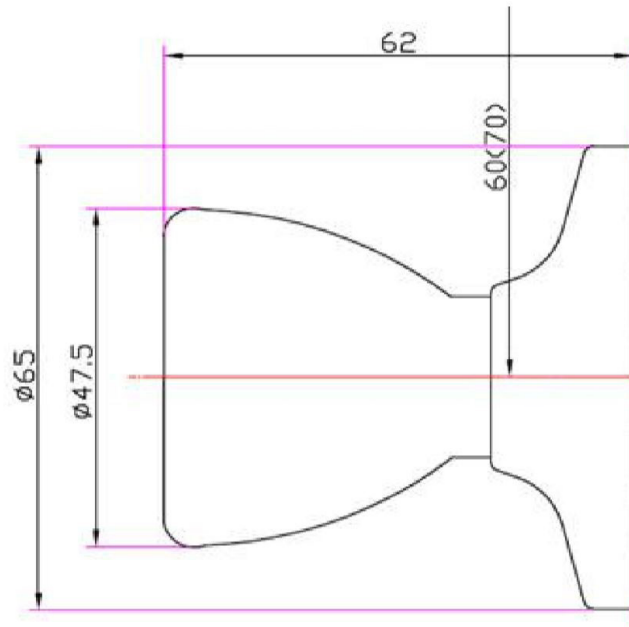

Terrace Reversible Dummy Door Knob Polished Brass

SPECIFICATIONS

MATERIAL CONSTRUCTION:	Brass	KEYWAY:	N/A
LOCK FUNCTION:	Dummy	REMOVABLE CORE:	No
DEADBOLT FUNCTION:	N/A	LATCH FACEPLATE I:	N/A
EXTERIOR MAX PROJECTION:	2.41"	LATCH BACKSET:	N/A
INTERIOR MAX PROJECTION:	2.43"	LATCH TYPE:	N/A
KOB VS. LEVER:	Knob	LATCHBOLT THROW DISTANCE:	N/A
KNOB DIMENSIONS:	2.36" H x 1.85" W x 1.87" D	# PINS IN CYLINDER:	N/A
LEVER LENGTH:	N/A	ANTI-BUMP PIN INSTALLED:	N/A
ROSE DIMENSIONS:	2.56" H x 2.56" W x 2.56" D	# KEYS INCLUDED:	N/A
ROSETTE / ESCUTCHEON SHAPE:	Round	SPINDLE TYPE:	N/A
CROSS BORE:	2.13"	MOUNTING HARDWARE INCLUDED:	Yes
EDGE BORE:	1"	TOOLS NEEDED FOR INSTALLATION:	Phillips Screwdriver
HANDING:	Reversible	ASSEMBLED WEIGHT:	0.27 lbs.
REKEYABLE?:	No		